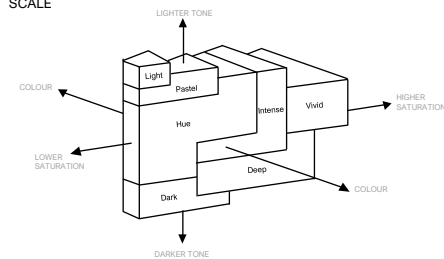

GEMMOLOGICAL REPORT | RAPPORT GEMMOLOGIQUE

Bellerophon Gemlab S.A.S
16 Place Vendôme, 75001 Paris France

REPORT No. R21P13491

December 10, 2021

Most of the data collected on your item is available online. It may include FTIR, EDXRF, PL532, PL313, UV-vis, LIBS and/or Raman

DETAILS & RESULTS

Description ..... One transparent gemstone
Weight ..... 0.484 ct
Measurements ..... 5.61 x 4.04 x 2.98 mm
Shape ..... Pear
Identification ..... Natural SPINEL
Colour ..... Pink

Comment: No indications of any treatment

Geographic Origin: Vietnam
Spinel from Vietnam formed ~25 m.y.a

Image is approximate

BELLEROPHON
COLOUR
SCALE