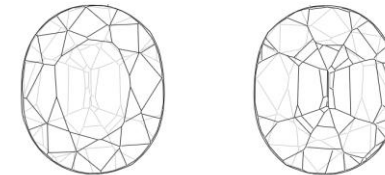

GEMMOLOGICAL REPORT | RAPPORT GEMMOLOGIQUE

Bellerophon Gemlab S.A.S
10 Place Vendôme, 75001 Paris France

REPORT No. R-202138503

May 12, 2021

Most of the data collected on your item is available online. It may include FTIR, EDXRF, PL532, PL313, UV-vis, LIBS and/or Raman

DETAILS & RESULTS

Description ..... One transparent gemstone

Weight ..... 0.450 ct

Measurements ..... 5.21 x 4.09 x 2.75 mm

Shape ..... Oval

Identification ..... Natural SPINEL

Colour ..... Pink

Comment: No indications of any treatment

Image is approximate