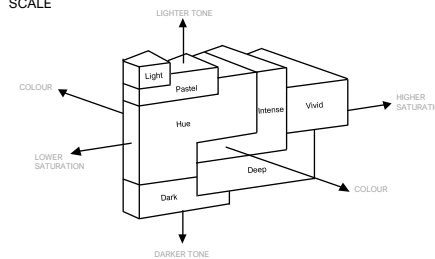

BELLEROPHON COLOUR SCALE