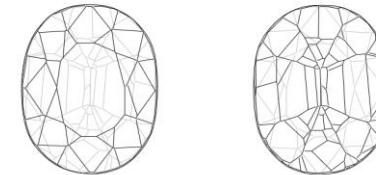

GEMMOLOGICAL REPORT | RAPPORT GEMMOLOGIQUE

REPORT No. R-202138189

Bellerophon Gemlab S.A.S
10 Place Vendôme, 75001 Paris France

May 17, 2021

Most of the data collected on your item is available online. It may include FTIR, EDXRF, PL532, PL313, UV-vis, LIBS and/or Raman

DETAILS & RESULTS

Description ..... One transparent gemstone

Weight ..... 0.244 ct

Measurements ..... 4.38 x 3.31 x 2.19 mm

Shape ..... Oval

Identification ..... Natural SPINEL

Colour ..... Red

Comment: No indications of any treatment

Image is approximate

Cutting characteristics

This gemstone presents the rare quality of being Internally Flawless.