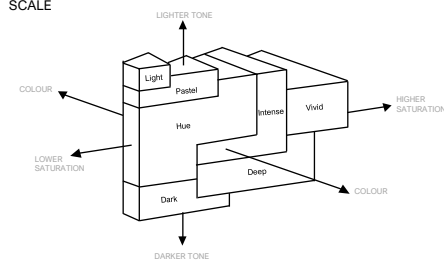

Cutting characteristics

BELLEROPHON COLOUR SCALE