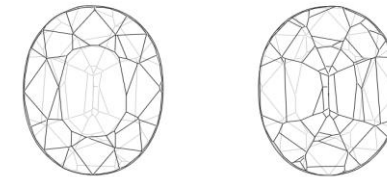

GEMMOLOGICAL REPORT | RAPPORT GEMMOLOGIQUE

REPORT No. R-202138190

Bellerophon Gemlab S.A.S
10 Place Vendôme, 75001 Paris France

May 17, 2021

Most of the data collected on your item is available online. It may include FTIR, EDXRF, PL532, PL313, UV-vis, LIBS and/or Raman

DETAILS & RESULTS

Description ..... One transparent gemstone

Weight ..... 0.237 ct

Measurements ..... 4.33 x 3.31 x 2.18 mm

Shape ..... Oval

Identification ..... Natural SPINEL

Colour ..... Orangy pink

Comment: No indications of any treatment

Image is approximate