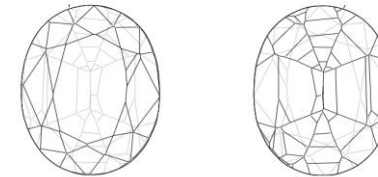

GEMMOLOGICAL REPORT | RAPPORT GEMMOLOGIQUE

REPORT No. R-202139201

Bellerophon Gemlab S.A.S
10 Place Vendôme, 75001 Paris France

May 31, 2021

Most of the data collected on your item is available online. It may include FTIR, EDXRF, PL532, PL313, UV-vis, LIBS and/or Raman

DETAILS & RESULTS

Description ..... One transparent gemstone

Weight ..... 0.507 ct

Measurements ..... 5.63 x 4.30 x 2.74 mm

Shape ..... Oval

Identification ..... Natural SPINEL

Colour ..... Pink

Comment: No indications of any treatment

Image is approximate