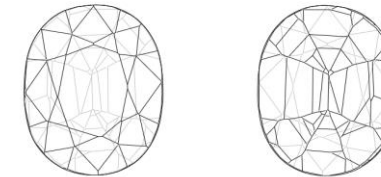

GEMMOLOGICAL REPORT | RAPPORT GEMMOLOGIQUE

Bellerophon Gemlab S.A.S
10 Place Vendôme, 75001 Paris France

REPORT No. R-202138191

May 17, 2021

Most of the data collected on your item is available online. It may include FTIR, EDXRF, PL532, PL313, UV-vis, LIBS and/or Raman

DETAILS & RESULTS

Description ..... One transparent gemstone
Weight ..... 0.480 ct
Measurements ..... 5.44 x 4.15 x 2.86 mm
Shape ..... Oval
Identification ..... Natural SPINEL
Colour ..... Pink

Comment: No indications of any treatment

Image is approximate