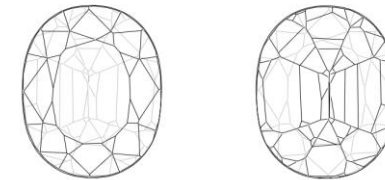

GEMMOLOGICAL REPORT | RAPPORT GEMMOLOGIQUE

REPORT No. R-202138202

Bellerophon Gemlab S.A.S
10 Place Vendôme, 75001 Paris France

May 13, 2021

Most of the data collected on your item is available online. It may include FTIR, EDXRF, PL532, PL313, UV-vis, LIBS and/or Raman

DETAILS & RESULTS

Description ..... One transparent gemstone

Weight ..... 0.422 ct

Measurements ..... 5.25 x 4.03 x 2.62 mm

Shape ..... Oval

Identification ..... Natural SPINEL

Colour ..... Vivid pink

Comment: No indications of any treatment

Image is approximate