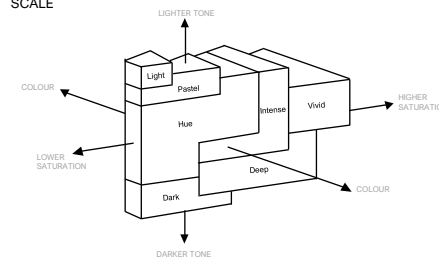

Cutting characteristics

BELLEROPHON COLOUR SCALE