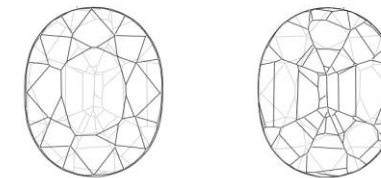

GEMMOLOGICAL REPORT | RAPPORT GEMMOLOGIQUE

REPORT No. R-202138174

Bellerophon Gemlab S.A.S
10 Place Vendôme, 75001 Paris France

May 17, 2021

Most of the data collected on your item is available online. It may include FTIR, EDXRF, PL532, PL313, UV-vis, LIBS and/or Raman

DETAILS & RESULTS

Description ..... One transparent gemstone

Weight ..... 0.490 ct

Measurements ..... 5.50 x 4.18 x 2.87 mm

Shape ..... Oval

Identification ..... Natural SPINEL

Colour ..... Orangy pink

Comment: No indications of any treatment

Image is approximate