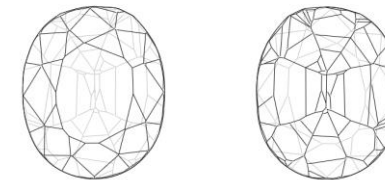

GEMMOLOGICAL REPORT | RAPPORT GEMMOLOGIQUE

Bellerophon Gemlab S.A.S
10 Place Vendôme, 75001 Paris France

REPORT No. R-202138540

May 12, 2021

Most of the data collected on your item is available online. It may include FTIR, EDXRF, PL532, PL313, UV-vis, LIBS and/or Raman

DETAILS & RESULTS

Description ..... One transparent gemstone
Weight ..... 0.328 ct
Measurements ..... 4.82 x 3.78 x 2.45 mm
Shape ..... Oval
Identification ..... Natural SPINEL
Colour ..... Purple

Comment: No indications of any treatment

Image is approximate