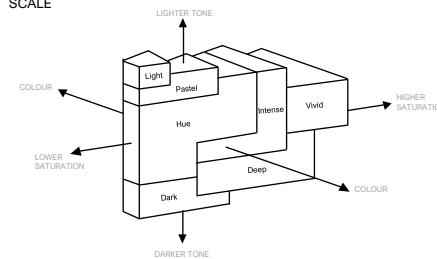

BELLEROPHON COLOUR SCALE