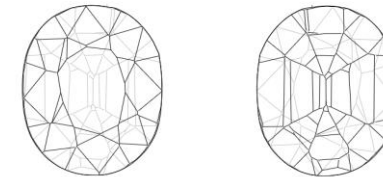

GEMMOLOGICAL REPORT | RAPPORT GEMMOLOGIQUE

Bellerophon Gemlab S.A.S
10 Place Vendôme, 75001 Paris France

REPORT No. R-202138905

May 20, 2021

Most of the data collected on your item is available online. It may include FTIR, EDXRF, PL532, PL313, UV-vis, LIBS and/or Raman

DETAILS & RESULTS

Description ..... One transparent gemstone

Weight ..... 0.508 ct

Measurements ..... 5.63 x 4.31 x 2.86 mm

Shape ..... Oval

Identification ..... Natural SPINEL

Colour ..... Orangy pink

Comment: No indications of any treatment

Image is approximate

Cutting characteristics

This gemstone presents the rare quality of being Internally Flawless.