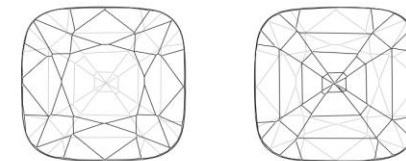

GEMMOLOGICAL REPORT | RAPPORT GEMMOLOGIQUE

Bellerophon Gemlab S.A.S
10 Place Vendôme, 75001 Paris France

REPORT No. R-202138627

May 17, 2021

Most of the data collected on your item is available online. It may include FTIR, EDXRF, PL532, PL313, UV-vis, LIBS and/or Raman

DETAILS & RESULTS

Description ..... One transparent gemstone

Weight ..... 1.543 ct

Measurements ..... 6.77 x 6.77 x 4.39 mm

Shape ..... Cushion

Identification ..... Natural SPINEL

Colour ..... Pink

Comment: No indications of any treatment

Image is approximate