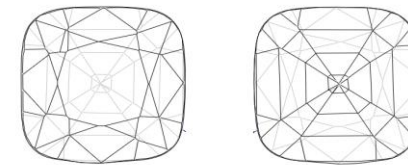

GEMMOLOGICAL REPORT | RAPPORT GEMMOLOGIQUE

Bellerophon Gemlab S.A.S
10 Place Vendôme, 75001 Paris France

REPORT No. R-202138632

May 17, 2021

Most of the data collected on your item is available online. It may include FTIR, EDXRF, PL532, PL313, UV-vis, LIBS and/or Raman

DETAILS & RESULTS

Description ..... One transparent gemstone

Weight ..... 2.009 ct

Measurements ..... 7.20 x 7.18 x 4.90 mm

Shape ..... Cushion

Identification ..... Natural SPINEL

Colour ..... Purplish pink

Comment: No indications of any treatment

Image is approximate