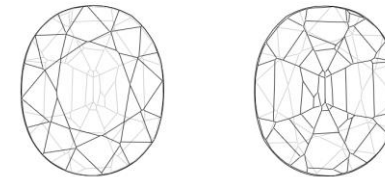

GEMMOLOGICAL REPORT | RAPPORT GEMMOLOGIQUE

Bellerophon Gemlab S.A.S
10 Place Vendôme, 75001 Paris France

REPORT No. R-202139194

May 31, 2021

Most of the data collected on your item is available online. It may include FTIR, EDXRF, PL532, PL313, UV-vis, LIBS and/or Raman

DETAILS & RESULTS

Description ..... One transparent gemstone

Weight ..... 1.539 ct

Measurements ..... 8.08 x 6.36 x 4.08 mm

Shape ..... Oval

Identification ..... Natural SPINEL

Colour ..... Pastel pink

Comment: No indications of any treatment

This gemstone presents the rare quality of being Internally Flawless.

Image is approximate