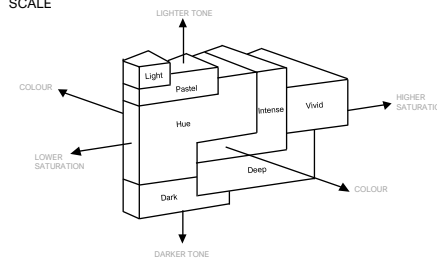

Cutting characteristics

BELLEROPHON COLOUR SCALE