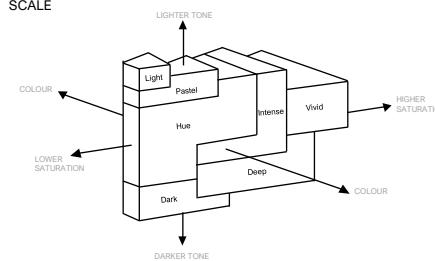

GEMMOLOGICAL REPORT | RAPPORT GEMMOLOGIQUE

Bellerophon Gemlab S.A.S
10 Place Vendôme, 75001 Paris France

REPORT No. R-202137391

August 3, 2022

Most of the data collected on your item is available online. It may include FTIR, EDXRF, PL532, PL313, UV-vis, LIBS and/or Raman

DETAILS & RESULTS

Description ..... One transparent gemstone
Weight ..... 1.174 ct
Measurements ..... 7.96 x 5.22 x 3.55 mm
Shape ..... Pear
Identification ..... Natural R U B Y
Colour ..... Vivid red

Comment: No indications of heating

Geographic Origin: Mozambique
Ruby from Mozambique formed ~600 m.y.a

This ruby may be called "Pigeon Blood" in the trade.

Image is approximate

BELLEROPHON
COLOUR
SCALE