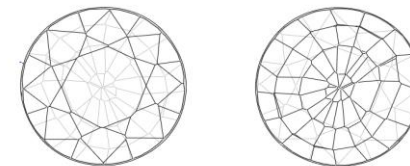

GEMMOLOGICAL REPORT | RAPPORT GEMMOLOGIQUE

Bellerophon Gemlab S.A.S
10 Place Vendôme, 75001 Paris France

REPORT No. R-202138800

May 14, 2021

Most of the data collected on your item is available online. It may include FTIR, EDXRF, PL532, PL313, UV-vis, LIBS and/or Raman

DETAILS & RESULTS

Description ..... One transparent gemstone
Weight ..... 1.838 ct
Measurements ..... 6.85 x 6.83 x 4.47 mm
Shape ..... Round
Identification ..... Natural R U B Y
Colour ..... Vivid red

Comment: No indications of heating

Geographic Origin: Mozambique
Ruby from Mozambique formed ~600 m.y.a

This ruby may be called "Pigeon Blood" in the trade.

Image is approximate