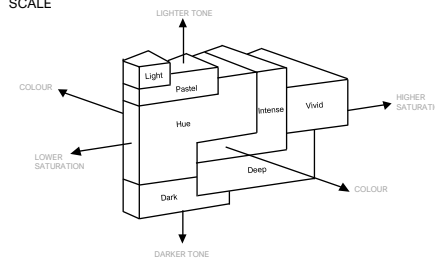

GEMMOLOGICAL REPORT | RAPPORT GEMMOLOGIQUE

Bellerophon Gemlab S.A.S
16 Place Vendôme, 75001 Paris France

REPORT No.-202139280

January 20, 2022

Most of the data collected on your item is available online. It may include FTIR, EDXRF, PL532, PL313, UV-vis, LIBS and/or Raman

DETAILS & RESULTS

Description ..... One transparent gemstone
Weight ..... 1.347 ct
Measurements ..... 6.91 x 5.66 x 3.46 mm
Shape ..... Cushion
Identification ..... Natural R U B Y
Colour ..... Vivid red

Comment: No indications of heating

Geographic Origin: Mozambique
Ruby from Mozambique formed ~600 m.y.a

This ruby may be called "Pigeon Blood" in the trade.

Image is approximate

BELLEROPHON
COLOUR
SCALE