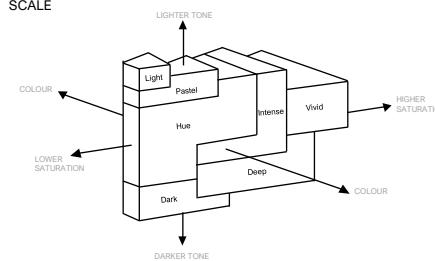

GEMMOLOGICAL REPORT | RAPPORT GEMMOLOGIQUE

Bellerophon Gemlab S.A.S
10 Place Vendôme, 75001 Paris France

REPORT No. R-202137960

August 23, 2022

Most of the data collected on your item is available online. It may include FTIR, EDXRF, PL532, PL313, UV-vis, LIBS and/or Raman

DETAILS & RESULTS

Description ..... One transparent gemstone
Weight ..... 1.854 ct
Measurements ..... 7.35 x 7.34 x 4.61 mm
Shape ..... Round
Identification ..... Natural R U B Y
Colour ..... Vivid red

Comment: No indications of heating

Geographic Origin: Mozambique
Ruby from Mozambique formed ~600 m.y.a

This ruby may be called "Pigeon Blood" in the trade.

Image is approximate

BELLEROPHON COLOUR SCALE