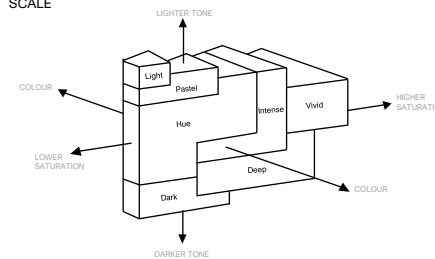

GEMMOLOGICAL REPORT | RAPPORT GEMMOLOGIQUE

Bellerophon Gemlab S.A.S
10 Place Vendôme, 75001 Paris France

REPORT No. R-202139293

August 2, 2022

Most of the data collected on your item is available online. It may include FTIR, EDXRF, PL313, UV-vis, LIBS and/or Raman

DETAILS & RESULTS

Image is approximate

Description ..... One transparent gemstone

Weight ..... 0.524 ct

Measurements ..... 4.65 x 4.63 x 2.70 mm

Shape ..... Cushion

Identification ..... Natural R U B Y

Colour ..... Vivid red

Comment: No indications of heating

Geographic Origin: Mozambique

Ruby from Mozambique formed ~600 m.y.a

This ruby may be called "Pigeon Blood" in the trade.

BELLEROPHON COLOUR SCALE