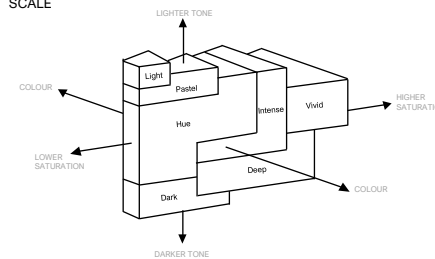

GEMMOLOGICAL REPORT | RAPPORT GEMMOLOGIQUE

Bellerophon Gemlab S.A.S
16 Place Vendôme, 75001 Paris France

REPORT No. R-202139803

August 3, 2022

Most of the data collected on your item is available online. It may include FTIR, EDXRF, PL532, PL313, UV-vis, LIBS and/or Raman

DETAILS & RESULTS

Description ..... One transparent gemstone
Weight ..... 0.915 ct
Measurements ..... 7.82 x 4.73 x 3.18 mm
Shape ..... Pear
Identification ..... Natural R U B Y
Colour ..... Vivid red

Comment: No indications of heating

Geographic Origin: Mozambique
Ruby from Mozambique formed ~600 m.y.a

This ruby may be called "Pigeon Blood" in the trade.

Image is approximate

BELLEROPHON
COLOUR
SCALE