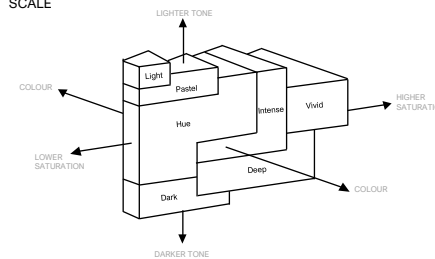

GEMMOLOGICAL REPORT | RAPPORT GEMMOLOGIQUE

Bellerophon Gemlab S.A.S
16 Place Vendôme, 75001 Paris France

REPORT No. R-202139710

August 23, 2022

Most of the data collected on your item is available online. It may include FTIR, EDXRF, PL532, PL313, UV-vis, LIBS and/or Raman

DETAILS & RESULTS

Description ..... One transparent gemstone
Weight ..... 1.048 ct
Measurements ..... 6.28 x 6.25 x 3.63 mm
Shape ..... Round
Identification ..... Natural R U B Y
Colour ..... Vivid red

Comment: No indications of heating

Geographic Origin: Mozambique
Ruby from Mozambique formed ~600 m.y.a

This ruby may be called "Pigeon Blood" in the trade.

Image is approximate

BELLEROPHON COLOUR SCALE