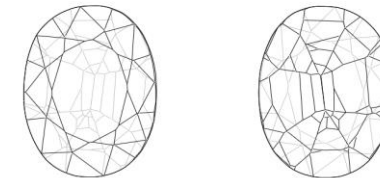

GEMMOLOGICAL REPORT | RAPPORT GEMMOLOGIQUE

Bellerophon Gemlab S.A.S
10 Place Vendôme, 75001 Paris France

REPORT No. R-202138917

May 21, 2021

Most of the data collected on your item is available online. It may include FTIR, EDXRF, PL532, PL313, UV-vis, LIBS and/or Raman

DETAILS & RESULTS

Description ..... One transparent gemstone

Weight ..... 0.601 ct

Measurements ..... 6.07 x 4.38 x 2.96 mm

Shape ..... Oval

Identification ..... Natural SPINEL

Colour ..... Pink

Comment: No indications of any treatment

Image is approximate