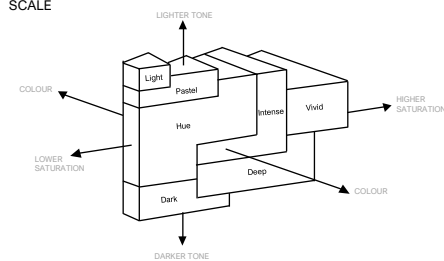

**BELLEROPHON
COLOUR
SCALE**