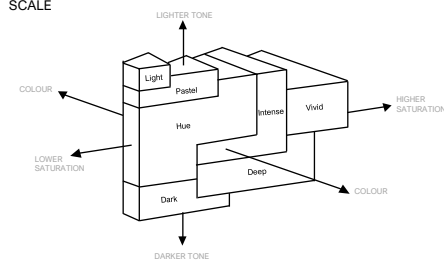

BELLEROPHON COLOUR SCALE