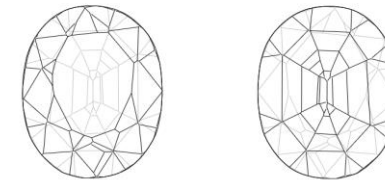

GEMMOLOGICAL REPORT | RAPPORT GEMMOLOGIQUE

Bellerophon Gemlab S.A.S
10 Place Vendôme, 75001 Paris France

REPORT No. R-202139068

May 28, 2021

Most of the data collected on your item is available online. It may include FTIR, EDXRF, PL532, PL313, UV-vis, LIBS and/or Raman

DETAILS & RESULTS

Description ..... One transparent gemstone

Weight ..... 0.612 ct

Measurements ..... 6.28 x 4.79 x 2.77 mm

Shape ..... Oval

Identification ..... Natural SPINEL

Colour ..... Grey

Comment: No indications of any treatment

Image is approximate

Cutting characteristics

This gemstone presents the rare quality of being Internally Flawless.