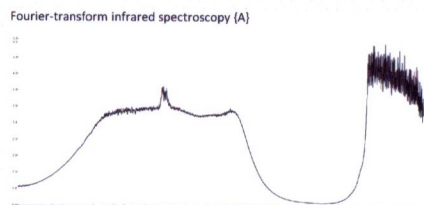

GEMMOLOGICAL REPORT

image is approximate

Date 20-Aug-20
Report number R-202031970

Weight ..... 4.064 carats
Measurements ..... 11.32 x 8.12 x 4.81 mm
Shape ..... Octagonal

Identification ..... Natural Spinel
Colour ..... Orangy Pink

Comment : No indication of any treatment

Origin determination: Burma (Myanmar)
Spinel from Burma were formed some 35 million years ago.

Dr. D. Schwarz

M.P.H. Curti, GG

GEMMOLOGICAL PROPERTIES

The data collected on your item is valid at the issuance date of this report