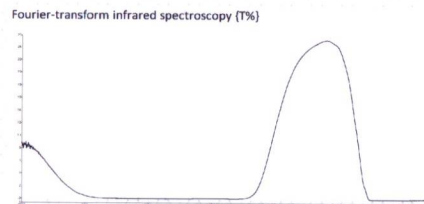

GEMMOLOGICAL REPORT

image is approximate

Date 20-Aug-20
Report number R-202031970

Weight ..... 4.064 carats
Measurements ..... 11.32 x 8.12 x 4.81 mm
Shape ..... Octagonal

Identification ..... Natural Spinel
Colour ..... Orangy Pink

Comment : No indication of any treatment

Origin determination: Burma (Myanmar)
Spinel from Burma were formed some 35 million years ago.

Dr. D. Schwarz

M.P.H. Curti, GG

GEMMOLOGICAL PROPERTIES

The data collected on your item is valid at the issuance date of this report