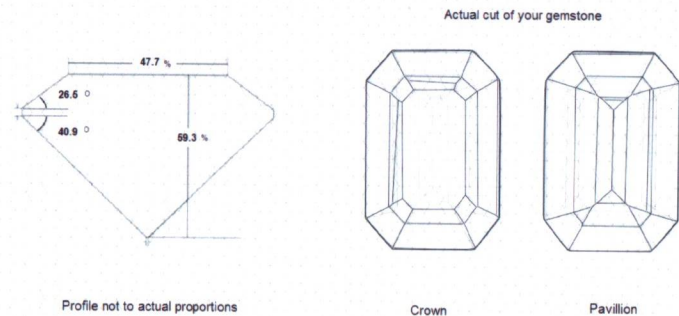

GEMMOLOGICAL REPORT

image is approximate

Date 20-Aug-20
Report number R-202031970

Weight ..... 4.064 carats
Measurements ..... 11.32 x 8.12 x 4.81 mm
Shape ..... Octagonal

Identification ..... Natural Spinel
Colour ..... Orangy Pink

Comment : No indication of any treatment

Origin determination: Burma (Myanmar)
Spinel from Burma were formed some 35 million years ago.

Dr. D. Schwarz

M.P.H. Curti, GG

GEMMOLOGICAL PROPERTIES

The data collected on your item is valid at the issuance date of this report