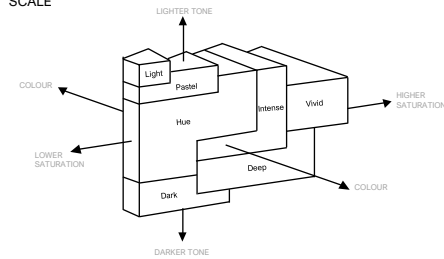

BELLEROPHON COLOUR SCALE