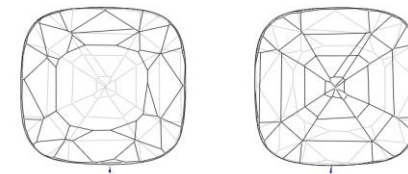

GEMMOLOGICAL REPORT | RAPPORT GEMMOLOGIQUE

REPORT No. R-202139475

Bellerophon Gemlab S.A.S

June 21, 2021

16 Place Vendôme, 75001 Paris France

Most of the data collected on your item is available online. It may include FTIR, EDXRF, PL532, PL313, UV-vis, LIBS and/or Raman

DETAILS & RESULTS

Description ..... One transparent gemstone

Weight ..... 0.424 ct

Measurements ..... 4.49 x 4.49 x 2.76 mm

Shape ..... Cushion

Identification ..... Natural SPINEL

Colour ..... Pinkish orange

Comment: No indications of any treatment

Image is approximate