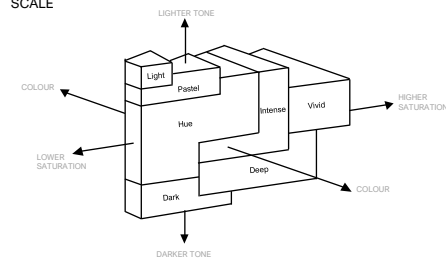

Cutting characteristics

BELLEROPHON COLOUR SCALE