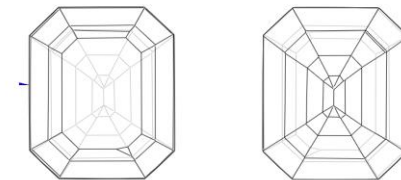

GEMMOLOGICAL REPORT | RAPPORT GEMMOLOGIQUE

Bellerophon Gemlab S.A.S
10 Place Vendôme, 75001 Paris France

REPORT No. R-202138844

May 20, 2021

Most of the data collected on your item is available online. It may include FTIR, EDXRF, PL532, PL313, UV-vis, LIBS and/or Raman

DETAILS & RESULTS

Description ..... One transparent gemstone

Weight ..... 2.275 ct

Measurements ..... 8.52 x 6.83 x 4.46 mm

Shape ..... Octagonal

Identification ..... Natural SPINEL

Colour ..... Purple

Comment: No indications of any treatment

Image is approximate