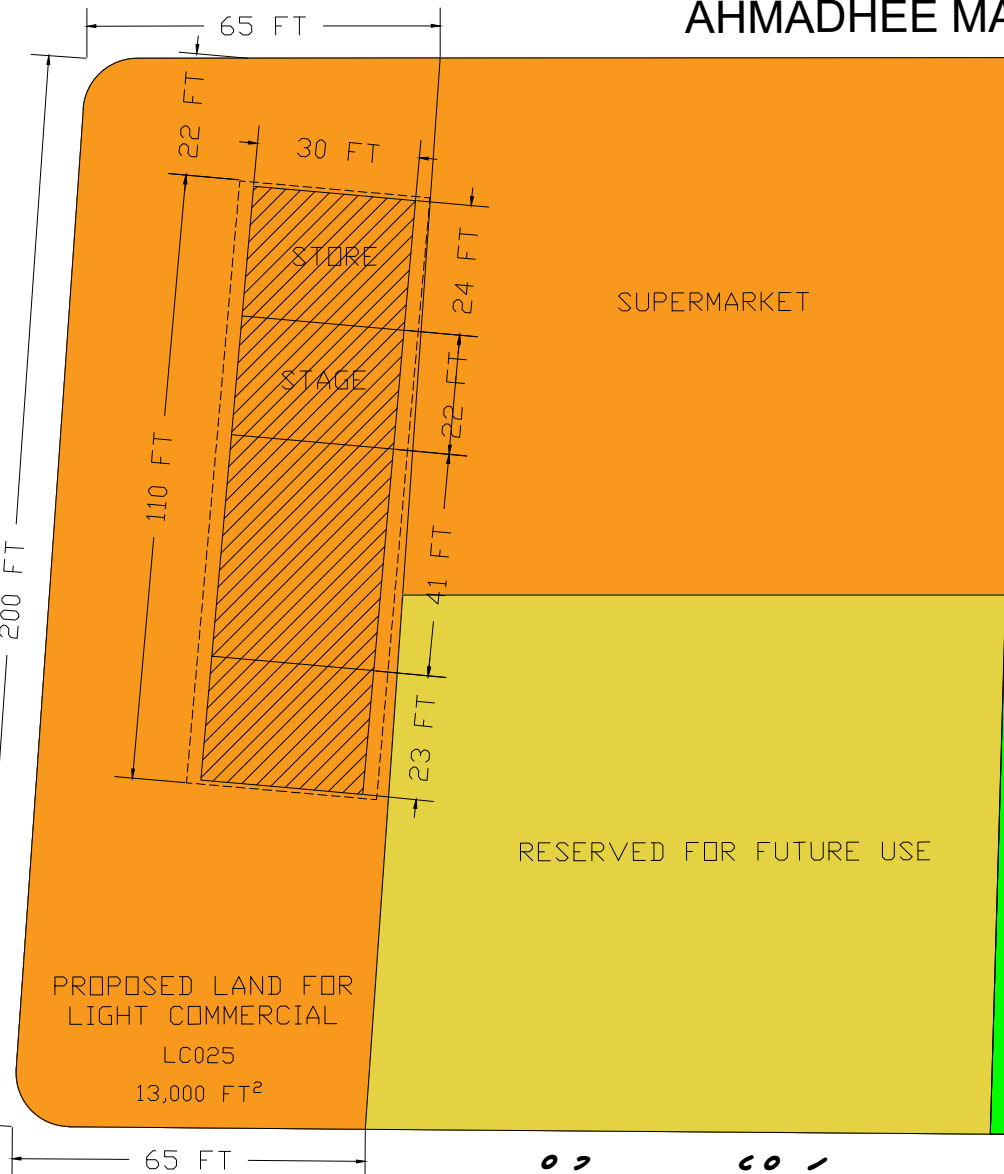

RESIDENTIAL PLOT

RESIDENTIAL PLOT

RESIDENTIAL PLOT

RESIDENTIAL PLOT

අහ්මද් හී මාගු

AHMADHEE MAGU

EXISTING LAND FOR COMMERCIAL USE
EXISTING LAND FOR LOCAL TOURISM

රිච්චි පිටිය
HIYY FASEYHA GOALHI

ඔපන් පිටිය
OPEN STAGE

SPORTS AND RECREATIONS

MOSQUE

ANTENNA

දුරකථන පිටිය

මස්වරි හින්ගුන්

MASVERI HIN'GUN

KENDHIKOLHU FOOTBALL GROUND

PROPOSED EXTENSION LAND FOR LOCAL TOURISM

25.3 DINGY REPAIR

SITE PLAN

SCALE = NTS

SECRETARIAT of the SOUTH MILADHUNMADULU KENDHIKULHUDHOO COUNCIL

TITLE:
LAND ALLOCATION FOR LIGHT COMMERCIAL

SCALE: NTS

DATE: OCTOBER 2022

A01