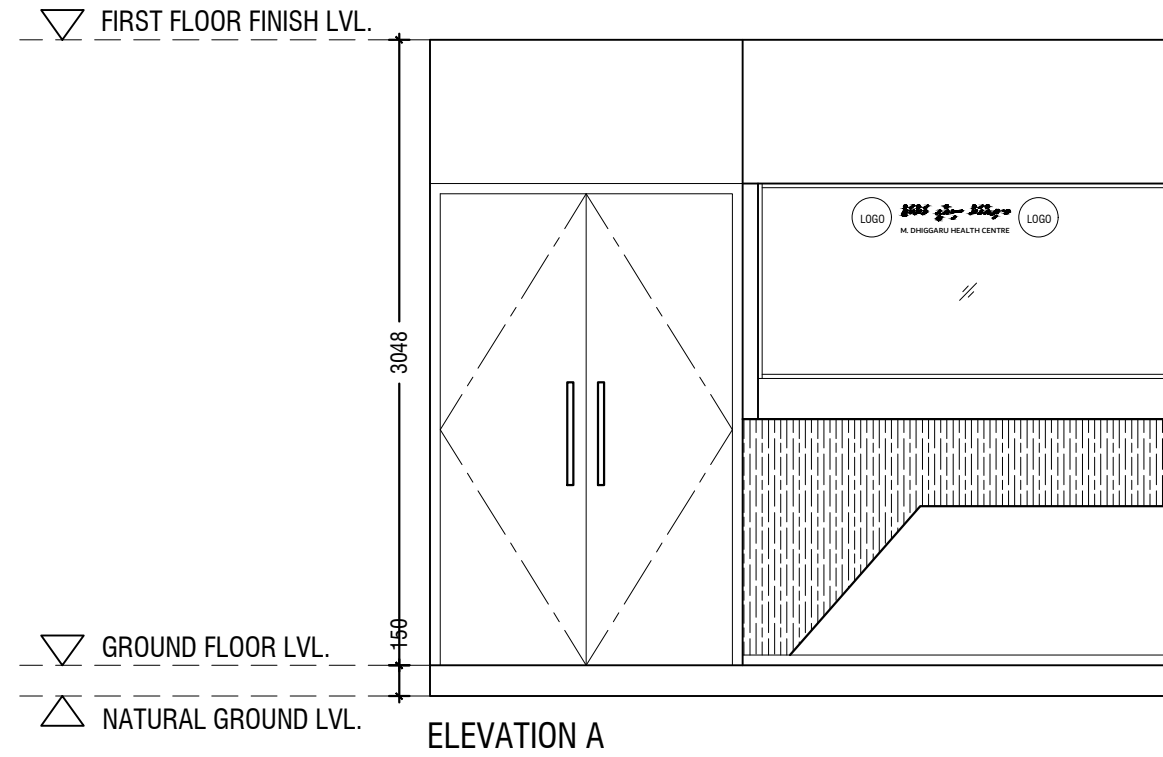

FUNITURE LAYOUT PLAN

ELEVATION A

FURNITURE LAYOUT PLAN

SCALE = 1:50

COUNTER PLAN VIEW

ELEVATION B

COUNTER PLAN VIEW

ELEVATION A

ELEVATION A

ELEVATION C

ELEVATION A

FURNITURE DETAILS

SCALE = 1:50

POWER PLAN

LIGHTING PLAN

ELECTRICAL PLAN

SCALE = 1:50

LEGEND	
SYMBOL	DESCRIPTION
	13 A SSO
	15 A SSO
	LED RECESSED DOWNLIGHT, WARM WHITE 3500K
	3 GANG 1 WAY SWITCH