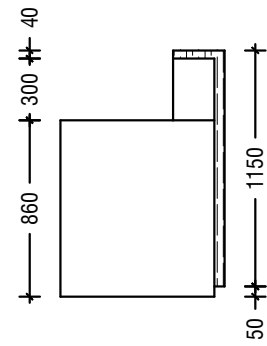

FUNITURE LAYOUT PLAN

ELEVATION A

FURNITURE LAYOUT PLAN

SCALE = 1:50

COUNTER PLAN VIEW

ELEVATION B

COUNTER PLAN VIEW

ELEVATION A

ELEVATION A

ELEVATION C

ELEVATION A

FURNITURE DETAILS

SCALE = 1:50

POWER PLAN

LIGHTING PLAN

ELECTRICAL PLAN

SCALE = 1:50

LEGEND	
SYMBOL	DESCRIPTION
	13 A SSO
	15 A SSO
	LED RECESSED DOWNLIGHT, WARM WHITE 3500K
	3 GANG 1 WAY SWITCH