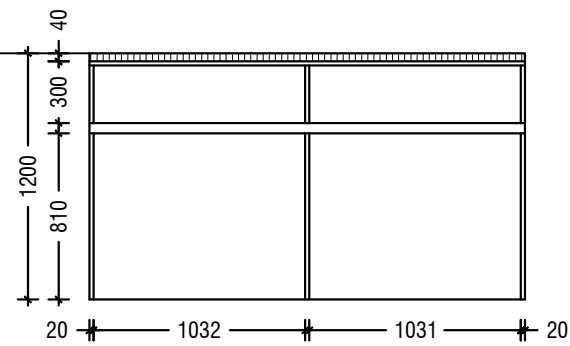

FUNITURE LAYOUT PLAN

ELEVATION A

FURNITURE LAYOUT PLAN

SCALE = 1:50

COUNTER PLAN VIEW

ELEVATION B

COUNTER PLAN VIEW

ELEVATION A

ELEVATION A

ELEVATION C

ELEVATION A

FURNITURE DETAILS

SCALE = 1:50

POWER PLAN

LIGHTING PLAN

ELECTRICAL PLAN

SCALE = 1:50

LEGEND	
SYMBOL	DESCRIPTION
	13 A SSO
	15 A SSO
	LED RECESSED DOWNLIGHT, WARM WHITE 3500K
	3 GANG 1 WAY SWITCH