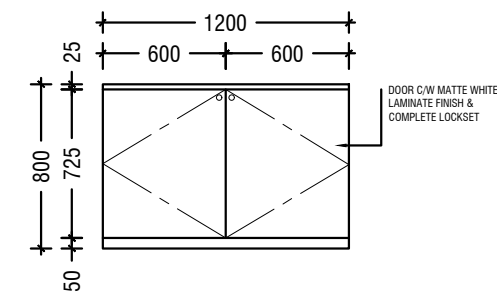

FUNITURE LAYOUT PLAN

ELEVATION A

FURNITURE LAYOUT PLAN

SCALE = 1:50

COUNTER PLAN VIEW

ELEVATION B

COUNTER PLAN VIEW

ELEVATION A

ELEVATION A

ELEVATION C

ELEVATION A

FURNITURE DETAILS

SCALE = 1:50

POWER PLAN

LIGHTING PLAN

ELECTRICAL PLAN

SCALE = 1:50

LEGEND	
SYMBOL	DESCRIPTION
	13 A SSO
	15 A SSO
	LED RECESSED DOWNLIGHT, WARM WHITE 3500K
	3 GANG 1 WAY SWITCH