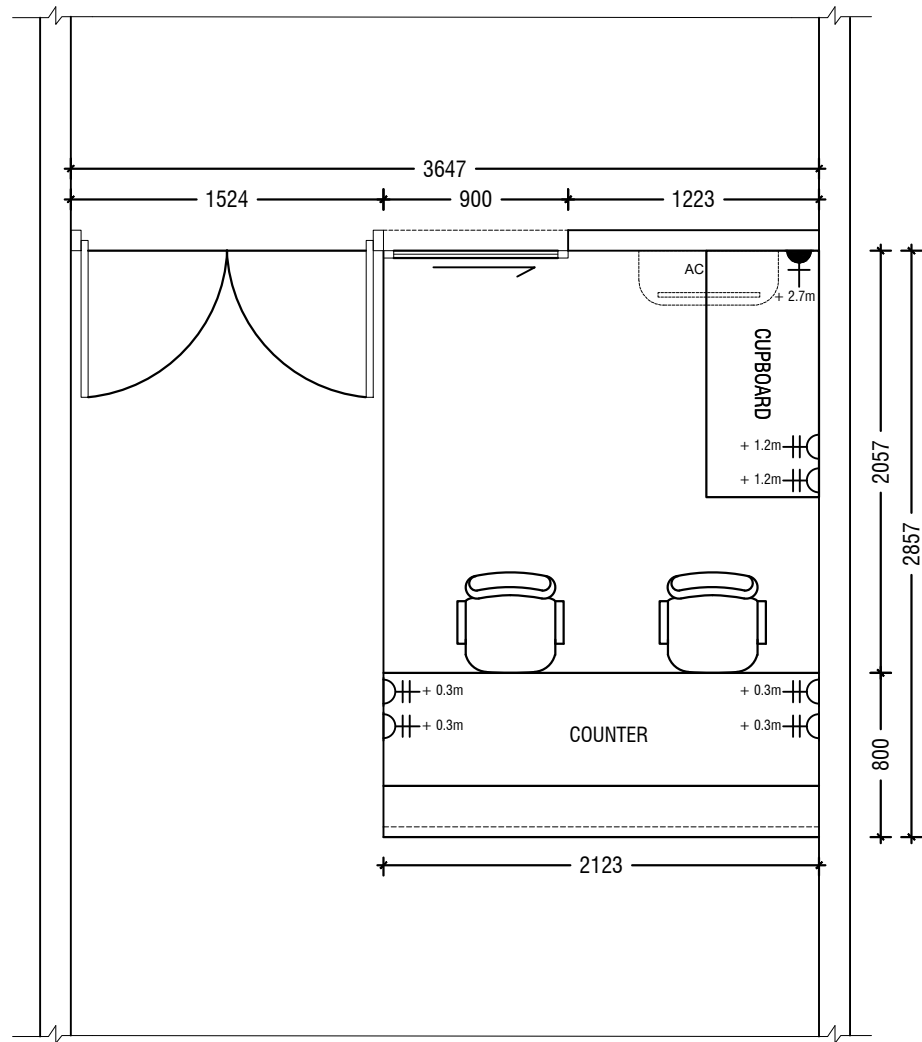

FUNITURE LAYOUT PLAN

ELEVATION A

FURNITURE LAYOUT PLAN

SCALE = 1:50

COUNTER PLAN VIEW

ELEVATION B

COUNTER PLAN VIEW

ELEVATION A

ELEVATION A

ELEVATION C

ELEVATION A

FURNITURE DETAILS

SCALE = 1:50

POWER PLAN

LIGHTING PLAN

ELECTRICAL PLAN

SCALE = 1:50

LEGEND	
SYMBOL	DESCRIPTION
	13 A SSO
	15 A SSO
	LED RECESSED DOWNLIGHT, WARM WHITE 3500K
	3 GANG 1 WAY SWITCH