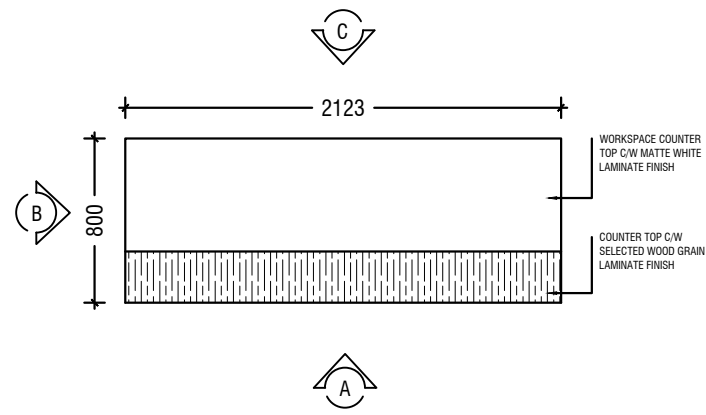

FUNITURE LAYOUT PLAN

ELEVATION A

FURNITURE LAYOUT PLAN

SCALE = 1:50

COUNTER PLAN VIEW

ELEVATION B

COUNTER PLAN VIEW

ELEVATION A

ELEVATION A

ELEVATION C

ELEVATION A

FURNITURE DETAILS

SCALE = 1:50

POWER PLAN

LIGHTING PLAN

ELECTRICAL PLAN

SCALE = 1:50

LEGEND	
SYMBOL	DESCRIPTION
	13 A SSO
	15 A SSO
	LED RECESSED DOWNLIGHT, WARM WHITE 3500K
	3 GANG 1 WAY SWITCH