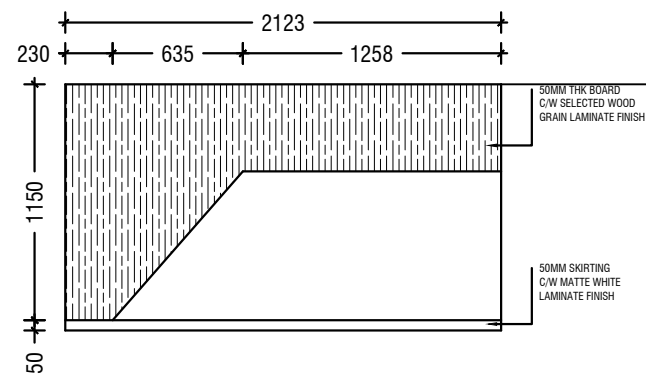

FUNITURE LAYOUT PLAN

ELEVATION A

FURNITURE LAYOUT PLAN

SCALE = 1:50

COUNTER PLAN VIEW

ELEVATION B

COUNTER PLAN VIEW

ELEVATION A

ELEVATION A

ELEVATION C

ELEVATION A

FURNITURE DETAILS

SCALE = 1:50

POWER PLAN

LIGHTING PLAN

ELECTRICAL PLAN

SCALE = 1:50

LEGEND	
SYMBOL	DESCRIPTION
	13 A SSO
	15 A SSO
	LED RECESSED DOWNLIGHT, WARM WHITE 3500K
	3 GANG 1 WAY SWITCH