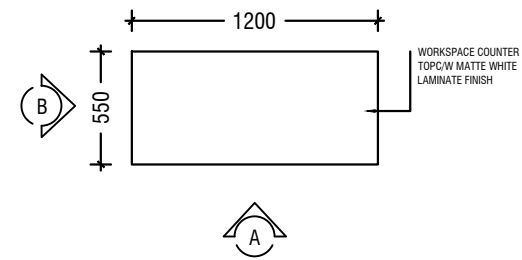

FUNITURE LAYOUT PLAN

ELEVATION A

FURNITURE LAYOUT PLAN

SCALE = 1:50

COUNTER PLAN VIEW

ELEVATION B

COUNTER PLAN VIEW

ELEVATION A

ELEVATION A

ELEVATION C

ELEVATION A

FURNITURE DETAILS

SCALE = 1:50

POWER PLAN

LIGHTING PLAN

ELECTRICAL PLAN

SCALE = 1:50

LEGEND	
SYMBOL	DESCRIPTION
	13 A SSO
	15 A SSO
	LED RECESSED DOWNLIGHT, WARM WHITE 3500K
	3 GANG 1 WAY SWITCH