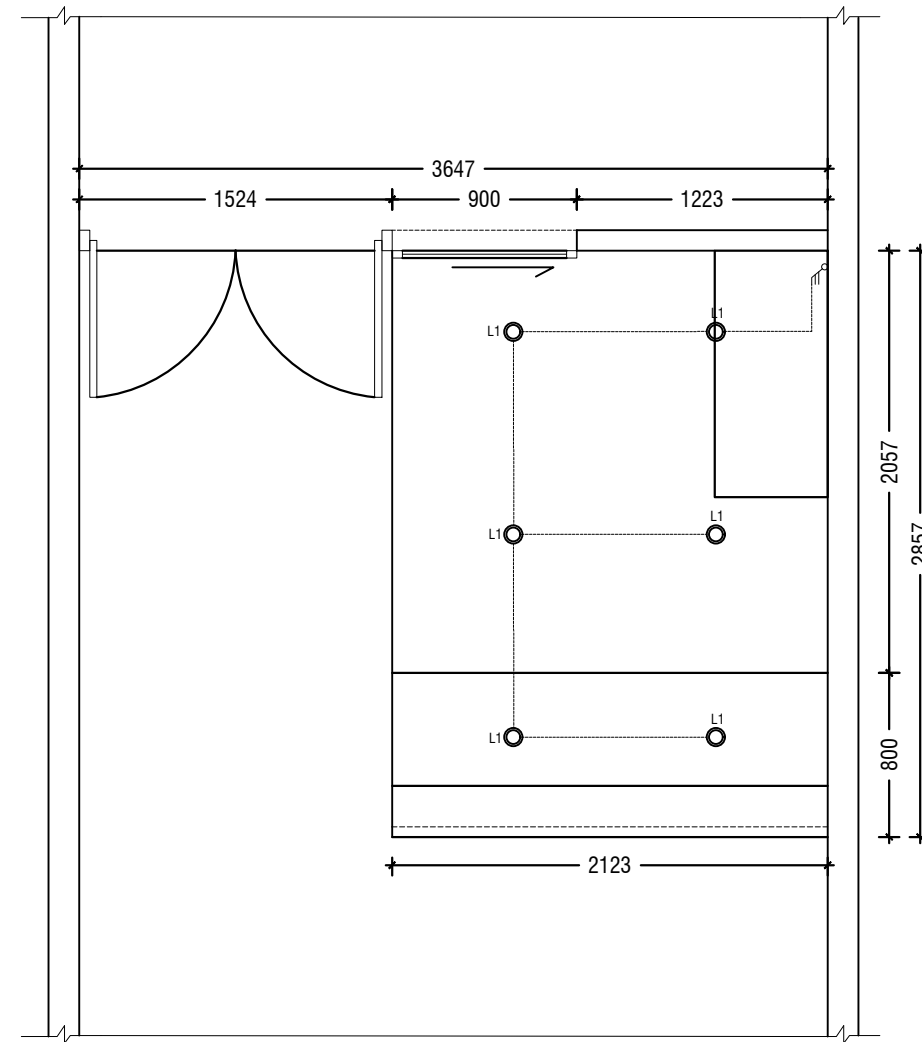

FUNITURE LAYOUT PLAN

ELEVATION A

FURNITURE LAYOUT PLAN

SCALE = 1:50

COUNTER PLAN VIEW

ELEVATION B

COUNTER PLAN VIEW

ELEVATION A

ELEVATION A

ELEVATION C

ELEVATION A

FURNITURE DETAILS

SCALE = 1:50

POWER PLAN

LIGHTING PLAN

ELECTRICAL PLAN

SCALE = 1:50

LEGEND	
SYMBOL	DESCRIPTION
	13 A SSO
	15 A SSO
	LED RECESSED DOWNLIGHT, WARM WHITE 3500K
	3 GANG 1 WAY SWITCH