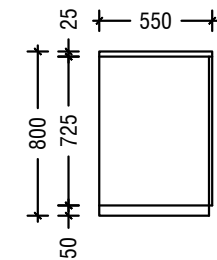

FUNITURE LAYOUT PLAN

ELEVATION A

FURNITURE LAYOUT PLAN

SCALE = 1:50

COUNTER PLAN VIEW

ELEVATION B

COUNTER PLAN VIEW

ELEVATION A

ELEVATION A

ELEVATION C

ELEVATION A

FURNITURE DETAILS

SCALE = 1:50

POWER PLAN

LIGHTING PLAN

ELECTRICAL PLAN

SCALE = 1:50

LEGEND	
SYMBOL	DESCRIPTION
	13 A SSO
	15 A SSO
	LED RECESSED DOWNLIGHT, WARM WHITE 3500K
	3 GANG 1 WAY SWITCH