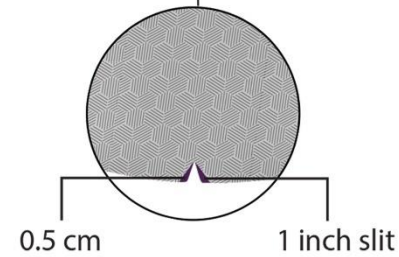

Colour Code (Light Grey)

CMYK: 10, 7, 8, 0
RGB: 226, 226, 226
T-Shirt, Collar & Website

CMYK: 21.17, 21.45, 21.85, 0
RGB: 185, 185, 185
Pattern

CMYK: 65.33, 100, 16.5, 3.67
RGB: 102, 45, 120
Logo, buttons, sleeve band, loop & inner placket