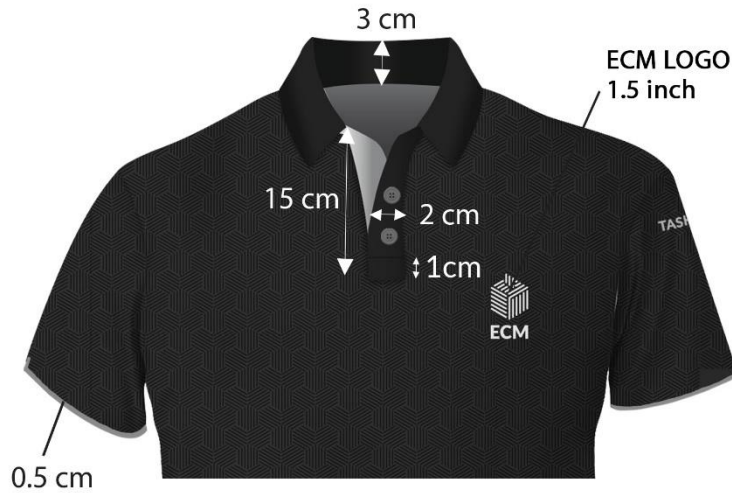

Colour Code (TASKFORCE)

CMYK: 70, 64, 63, 64
RGB: 45, 45, 45
T-Shirt

CMYK: 74, 66, 66, 80
RGB: 21, 23, 22
Pattern & Collar

CMYK: 21.17, 21.45, 21.85, 0
RGB: 185, 185, 185
Logo, buttons, sleeve band, loop, inner placket, website & taskforce

CMYK: 0, 0, 0, 0
RGB: 255, 255, 255
website