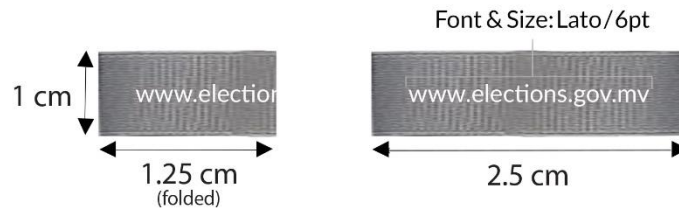

CMYK: 21.17, 21.45, 21.85, 0
 RGB: 185, 185, 185
 Logo, buttons, sleeve band, loop,
 inner placket & website

CMYK: 0, 0, 0, 0
 RGB: 255, 255, 255
 website

Colour Code (Black)

CMYK: 70, 64, 63, 64
 RGB: 45, 45, 45
 T-Shirt

CMYK: 74, 66, 66, 80
 RGB: 21, 23, 22
 Pattern & Collar

CMYK: 21.17, 21.45, 21.85, 0
 RGB: 185, 185, 185
 Logo, buttons, sleeve band, loop,
 inner placket & website

CMYK: 0, 0, 0, 0
 RGB: 255, 255, 255
 website