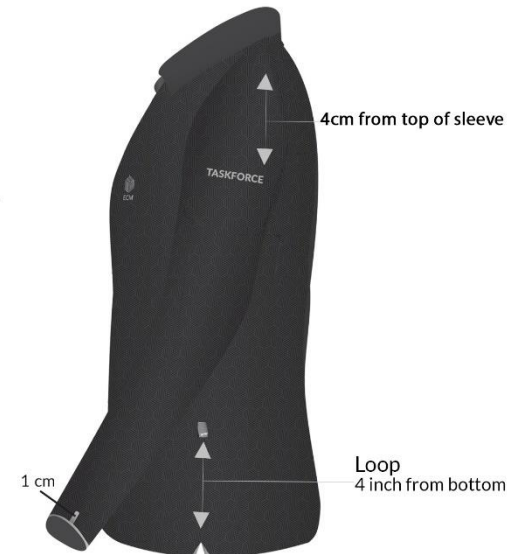

Colour Code (Taskforce)

CMYK: 70,64,63,64
RGB:45, 45, 45
T-Shirt

CMYK:74,66,66,80
RGB: 21, 23, 22
Pattern & Collar

CMYK: 21.17, 21.45, 21.85, 0
RGB: 185, 185, 185
Logo, buttons, sleeve band, loop,
inner placket ,website & Taskforce

CMYK: 0, 0, 0, 0
RGB: 255, 255, 255
website