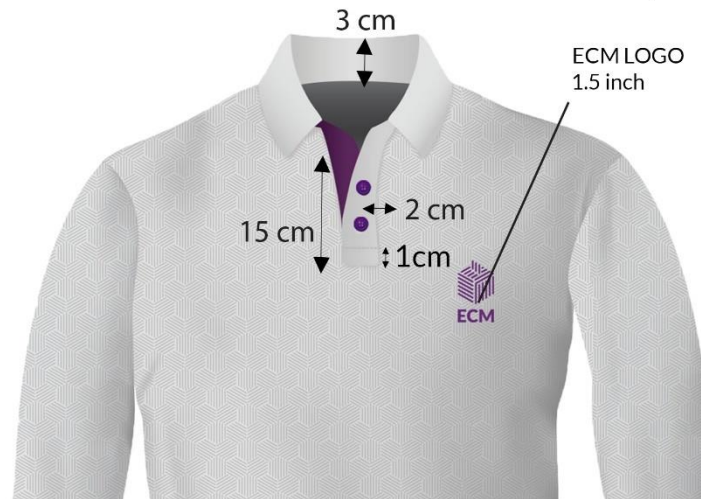

CMYK: 65.33, 100, 16.5, 3.67
 RGB: 102, 45, 120
 Logo, buttons, sleeve band, loop & inner placket

Colour Code (Light Grey)

CMYK: 10, 7, 8, 0
 RGB: 226, 226, 226
 T-Shirt, Collar & Website

CMYK: 21.17, 21.45, 21.85, 0
 RGB: 185, 185, 185
 Pattern