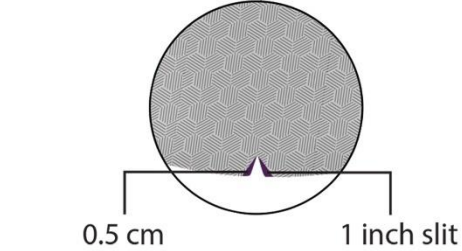

Colour Code (Light Grey)

CMYK: 10, 7, 8, 0
RGB: 226, 226, 226
T-Shirt, Collar & Website

CMYK: 21.17, 21.45, 21.85, 0
RGB: 185, 185, 185
Pattern

CMYK: 65.33, 100, 16.5, 3.67
RGB: 102, 45, 120
Logo, buttons, sleeve band, loop & inner placket