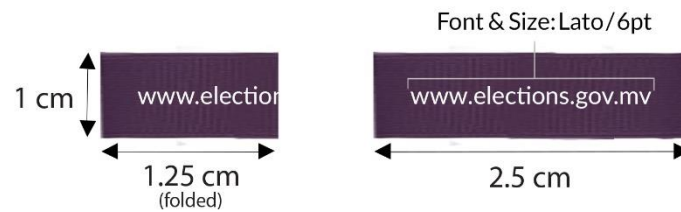

CMYK: 65.33, 100, 16.5, 3.67
 RGB: 102, 45, 120
 Logo, buttons, sleeve band, loop & inner placket

Colour Code (Light Grey)

CMYK: 10, 7, 8, 0
 RGB: 226, 226, 226
 T-Shirt, Collar & Website

CMYK: 21.17, 21.45, 21.85, 0
 RGB: 185, 185, 185
 Pattern

CMYK: 65.33, 100, 16.5, 3.67
 RGB: 102, 45, 120
 Logo, buttons, sleeve band, loop & inner placket

Colour Code (Black)

CMYK: 70,64,63,64
 RGB: 45, 45, 45
 T-Shirt

CMYK: 74,66,66,80
 RGB: 21, 23, 22
 Pattern & Collar