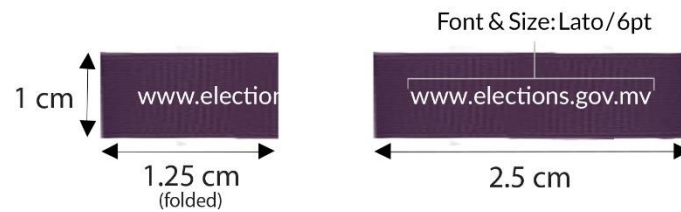

CMYK: 65.33,100,16.5, 3.67
 RGB: 102, 45, 120
 Logo, buttons, sleeve band, loop
 & inner placket

Colour Code (Dark Grey)

CMYK: 21.17, 21.45, 21.85, 0
 RGB: 185, 185, 185
 T-Shirt, Collar

CMYK: 10, 7, 8, 0
 RGB: 226, 226, 226
 Pattern & Website

CMYK: 65.33, 100, 16.5, 3.67
 RGB: 102, 45, 120
 Logo, buttons, sleeve band, loop & inner placket

Colour Code (Light Grey)

CMYK: 10, 7, 8, 0
 RGB: 226, 226, 226
 T-Shirt, Collar & Website

CMYK: 21.17, 21.45, 21.85, 0
 RGB: 185, 185, 185
 Pattern