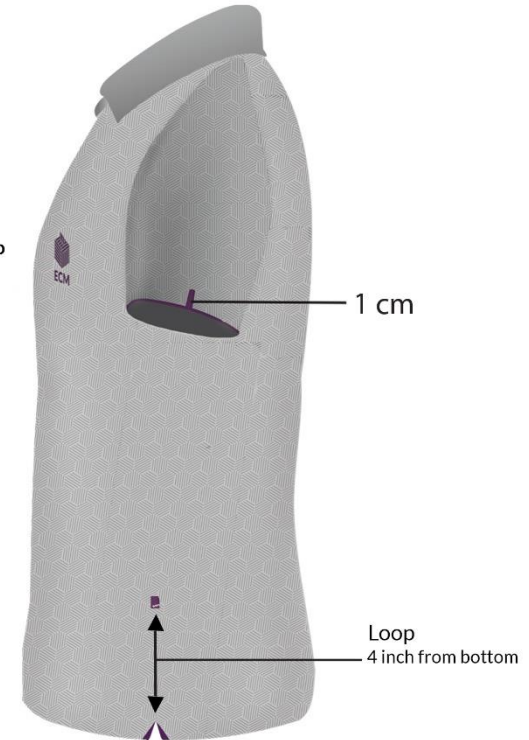

CMYK: 65.33, 100, 16.5, 3.67
 RGB: 102, 45, 120
 Logo, buttons, sleeve band, loop & inner placket

Colour Code (Light Grey)

CMYK: 10, 7, 8, 0
 RGB: 226, 226, 226
 T-Shirt, Collar & Website

CMYK: 21.17, 21.45, 21.85, 0
 RGB: 185, 185, 185
 Pattern

CMYK: 65.33, 100, 16.5, 3.67
 RGB: 102, 45, 120
 Logo, buttons, sleeve band, loop & inner placket

Colour Code (Black)

CMYK: 70,64,63,64
 RGB: 45, 45, 45
 T-Shirt

CMYK: 74,66,66,80
 RGB: 21, 23, 22
 Pattern & Collar