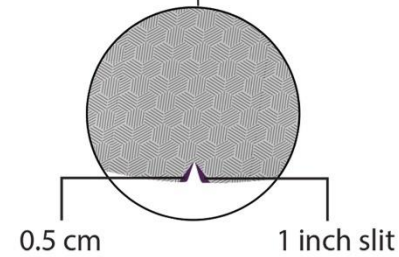

Colour Code (Dark Grey)

CMYK: 21.17, 21.45, 21.85, 0
RGB: 185, 185, 185
T-Shirt, Collar

CMYK: 10, 7, 8, 0
RGB: 226, 226, 226
Pattern & Website

CMYK: 65.33, 100, 16.5, 3.67
RGB: 102, 45, 120
Logo, buttons, sleeve band, loop & inner placket