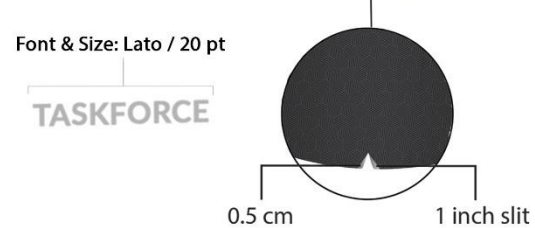

Colour Code (TASKFORCE)

CMYK: 70, 64, 63, 64
RGB: 45, 45, 45
T-Shirt

CMYK: 74, 66, 66, 80
RGB: 21, 23, 22
Pattern & Collar

CMYK: 21.17, 21.45, 21.85, 0
RGB: 185, 185, 185
Logo, buttons, sleeve band, loop, inner placket, website & taskforce

CMYK: 0, 0, 0, 0
RGB: 255, 255, 255
website