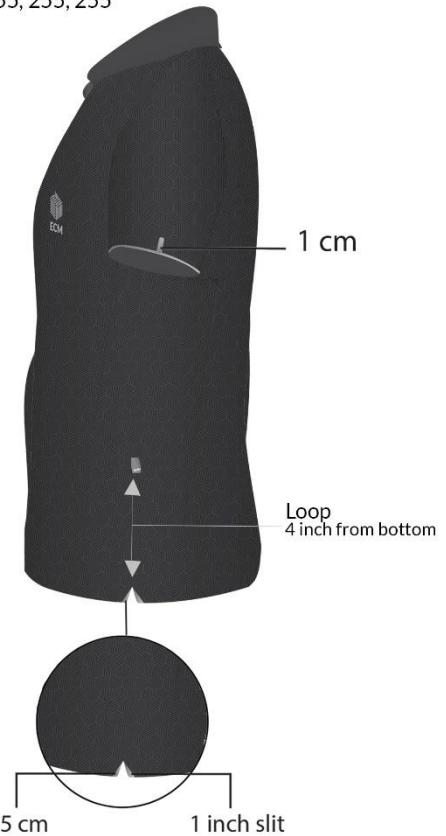

Colour Code (Black)

CMYK: 70, 64, 63, 64
RGB: 45, 45, 45
T-Shirt

CMYK: 74, 66, 66, 80
RGB: 21, 23, 22
Pattern & Collar

CMYK: 21.17, 21.45, 21.85, 0
RGB: 185, 185, 185
Logo, buttons, sleeve band, loop,
inner placket & website

CMYK: 0, 0, 0, 0
RGB: 255, 255, 255
website