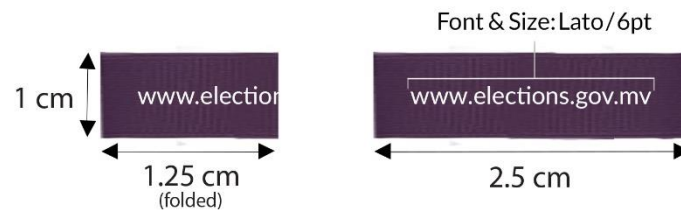

އިދާރާތަކުން:

އިދާރާތަކުން ލިބިދޭނެ ފަރާތް
މާލެ، ދިވެހިރާއްޖެ

Colour Code (Dark Grey)

CMYK: 21.17, 21.45, 21.85, 0
 RGB: 185, 185, 185
 T-Shirt, Collar

CMYK: 10, 7, 8, 0
 RGB: 226, 226, 226
 Pattern & Website

CMYK: 65.33,100,16.5, 3.67
 RGB: 102, 45, 120
 Logo, buttons, sleeve band, loop
 & inner placket

Colour Code (Dark Grey)

CMYK: 21.17, 21.45, 21.85, 0
 RGB: 185, 185, 185
 T-Shirt, Collar

CMYK: 10, 7, 8, 0
 RGB: 226, 226, 226
 Pattern & Website