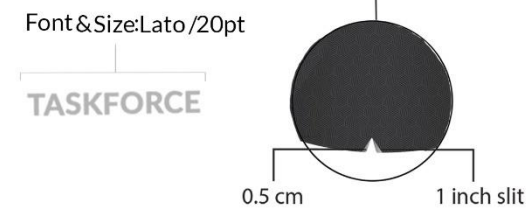

Colour Code (Taskforce)

CMYK: 70,64,63,64
RGB:45, 45, 45
T-Shirt

CMYK:74,66,66,80
RGB: 21, 23, 22
Pattern & Collar

CMYK: 21.17, 21.45, 21.85, 0
RGB: 185, 185, 185
Logo, buttons, sleeve band, loop,
inner placket ,website & Taskforce

CMYK: 0, 0, 0, 0
RGB: 255, 255, 255
website