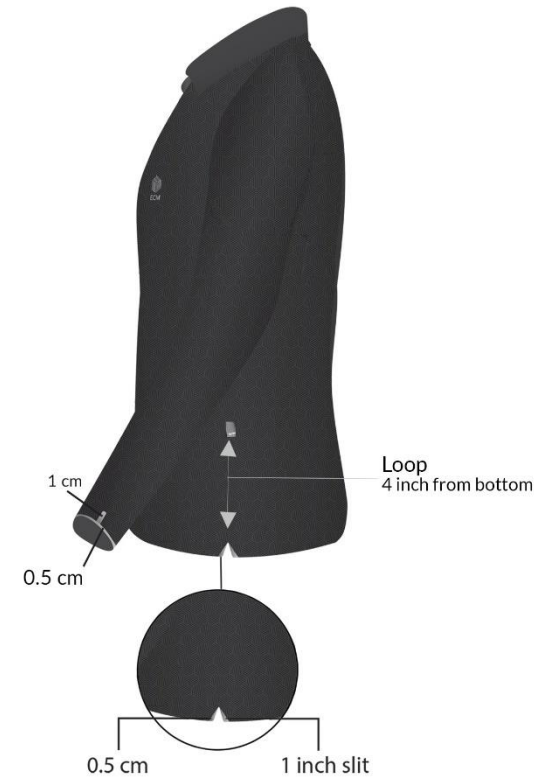

Colour Code (Black)

CMYK: 70,64,63,64
RGB: 45, 45, 45
T-Shirt

CMYK: 74,66,66,80
RGB: 21, 23, 22
Pattern & Collar

CMYK: 21.17, 21.45, 21.85, 0
RGB: 185, 185, 185
Logo, buttons, sleeve band, loop,
inner placket & website

CMYK: 0, 0, 0, 0
RGB: 255, 255, 255
website