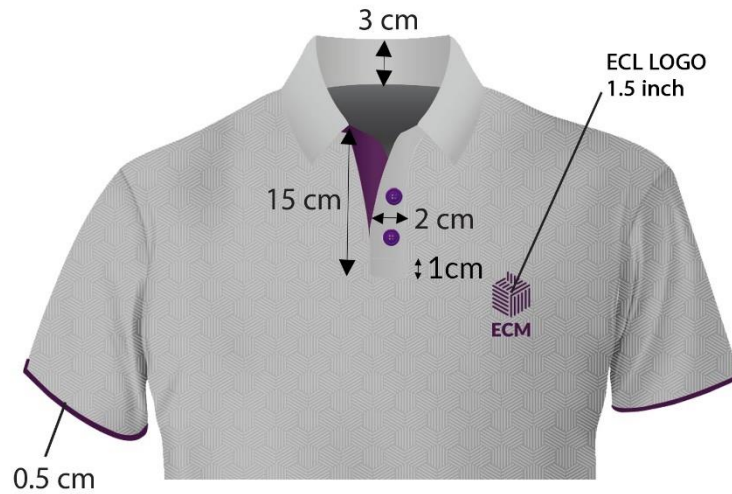

CMYK: 65.33,100,16.5, 3.67
 RGB: 102, 45, 120
 Logo, buttons, sleeve band, loop
 & inner placket

Colour Code (Dark Grey)

CMYK: 21.17, 21.45, 21.85, 0
 RGB: 185, 185, 185
 T-Shirt, Collar

CMYK: 10, 7, 8, 0
 RGB: 226, 226, 226
 Pattern & Website

CMYK: 65.33, 100, 16.5, 3.67
 RGB: 102, 45, 120
 Logo, buttons, sleeve band, loop & inner placket

Colour Code (Light Grey)

CMYK: 10, 7, 8, 0
 RGB: 226, 226, 226
 T-Shirt, Collar & Website

CMYK: 21.17, 21.45, 21.85, 0
 RGB: 185, 185, 185
 Pattern