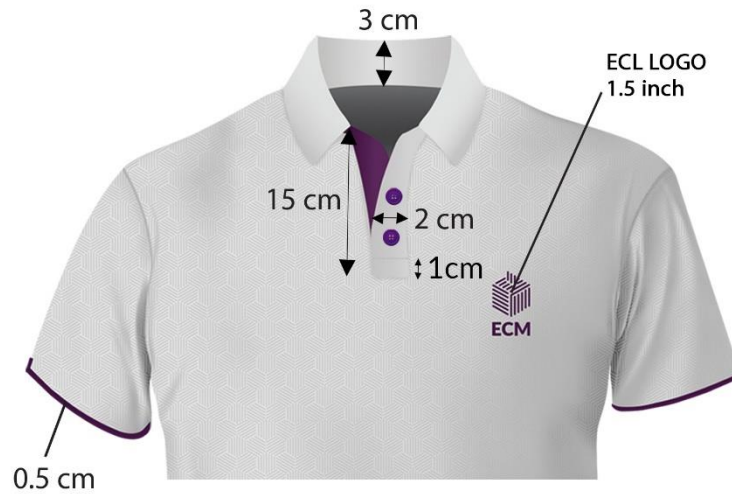

Colour Code (Light Grey)

CMYK: 10, 7, 8, 0
RGB: 226, 226, 226
T-Shirt, Collar & Website

CMYK: 21.17, 21.45, 21.85, 0
RGB: 185, 185, 185
Pattern

CMYK: 65.33, 100, 16.5, 3.67
RGB: 102, 45, 120
Logo, buttons, sleeve band, loop & inner placket