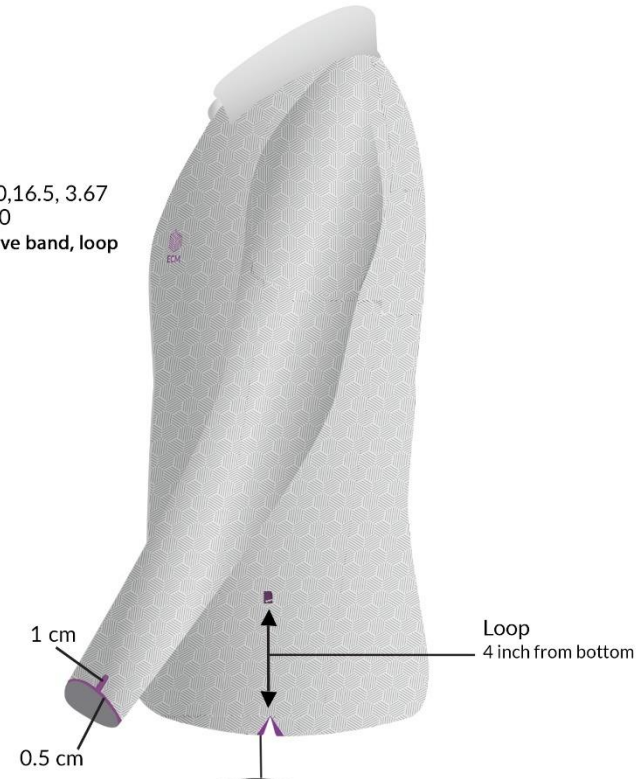

Colour Code (Light Grey)

CMYK: 10, 7, 8, 0
RGB: 226, 226, 226
T-Shirt, Collar & Website

CMYK: 21.17, 21.45, 21.85, 0
RGB: 185, 185, 185
Pattern

CMYK: 65.33, 100, 16.5, 3.67
RGB: 102, 45, 120
Logo, buttons, sleeve band, loop & inner placket