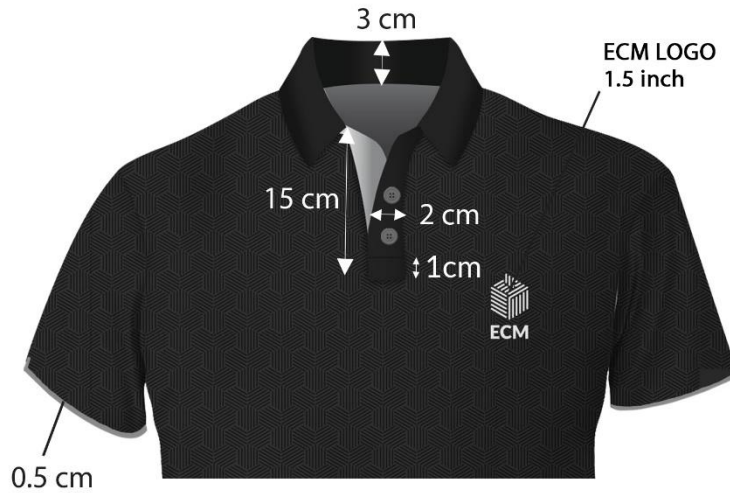

Colour Code (Black)

CMYK: 70, 64, 63, 64
RGB: 45, 45, 45
T-Shirt

CMYK: 74, 66, 66, 80
RGB: 21, 23, 22
Pattern & Collar

CMYK: 21.17, 21.45, 21.85, 0
RGB: 185, 185, 185
Logo, buttons, sleeve band, loop,
inner placket & website

CMYK: 0, 0, 0, 0
RGB: 255, 255, 255
website