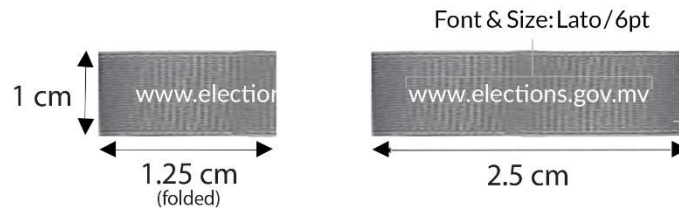

Colour Code (Taskforce)

CMYK: 70,64,63,64
RGB:45, 45, 45
T-Shirt

CMYK:74,66,66,80
RGB: 21, 23, 22
Pattern & Collar

CMYK: 21.17, 21.45, 21.85, 0
RGB: 185, 185, 185
Logo, buttons, sleeve band, loop,
inner placket ,website & Taskforce

CMYK: 0, 0, 0, 0
RGB: 255, 255, 255
website