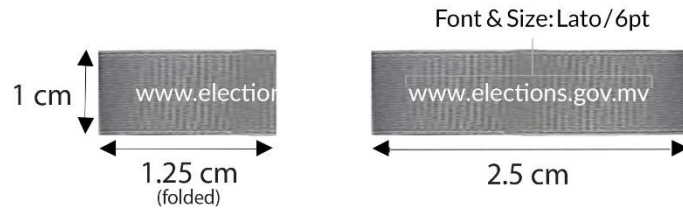

Colour Code (TASKFORCE)

CMYK: 70, 64, 63, 64
RGB: 45, 45, 45
T-Shirt

CMYK: 74, 66, 66, 80
RGB: 21, 23, 22
Pattern & Collar

CMYK: 21.17, 21.45, 21.85, 0
RGB: 185, 185, 185
Logo, buttons, sleeve band, loop, inner placket, website & taskforce

CMYK: 0, 0, 0, 0
RGB: 255, 255, 255
website