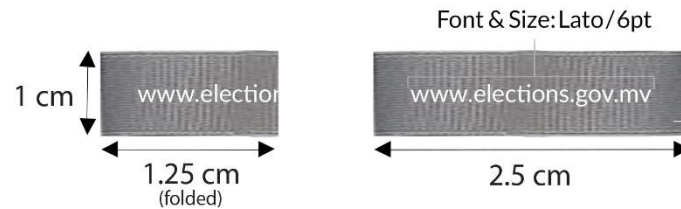

CMYK: 65.33, 100, 16.5, 3.67
 RGB: 102, 45, 120
 Logo, buttons, sleeve band, loop & inner placket

Colour Code (Black)

CMYK: 70,64,63,64
 RGB: 45, 45, 45
 T-Shirt

CMYK: 74,66,66,80
 RGB: 21, 23, 22
 Pattern & Collar

CMYK: 21.17, 21.45, 21.85, 0
 RGB: 185, 185, 185
 Logo, buttons, sleeve band, loop,
 inner placket & website

CMYK: 0, 0, 0, 0
 RGB: 255, 255, 255
 website

Colour Code (Black)

CMYK: 70, 64, 63, 64
 RGB: 45, 45, 45
 T-Shirt