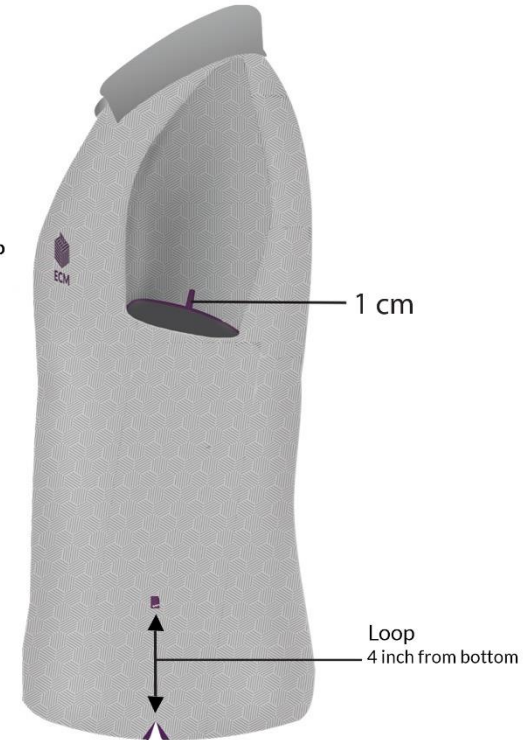

CMYK: 65.33,100,16.5, 3.67
 RGB: 102, 45, 120
 Logo, buttons, sleeve band, loop
 & inner placket

Colour Code (Dark Grey)

CMYK: 21.17, 21.45, 21.85, 0
 RGB: 185, 185, 185
 T-Shirt, Collar

CMYK: 10, 7, 8, 0
 RGB: 226, 226, 226
 Pattern & Website

CMYK: 65.33, 100, 16.5, 3.67
 RGB: 102, 45, 120
 Logo, buttons, sleeve band, loop & inner placket

Colour Code (Light Grey)

CMYK: 10, 7, 8, 0
 RGB: 226, 226, 226
 T-Shirt, Collar & Website

CMYK: 21.17, 21.45, 21.85, 0
 RGB: 185, 185, 185
 Pattern