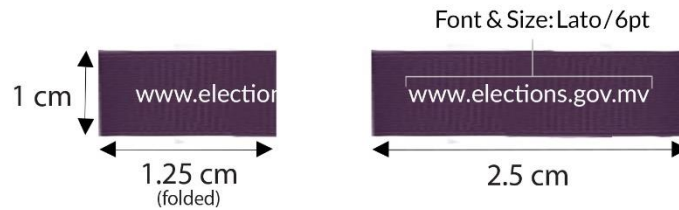

CMYK: 65.33, 100, 16.5, 3.67
 RGB: 102, 45, 120
 Logo, buttons, sleeve band, loop & inner placket

Colour Code (Light Grey)

CMYK: 10, 7, 8, 0
 RGB: 226, 226, 226
 T-Shirt, Collar & Website

CMYK: 21.17, 21.45, 21.85, 0
 RGB: 185, 185, 185
 Pattern