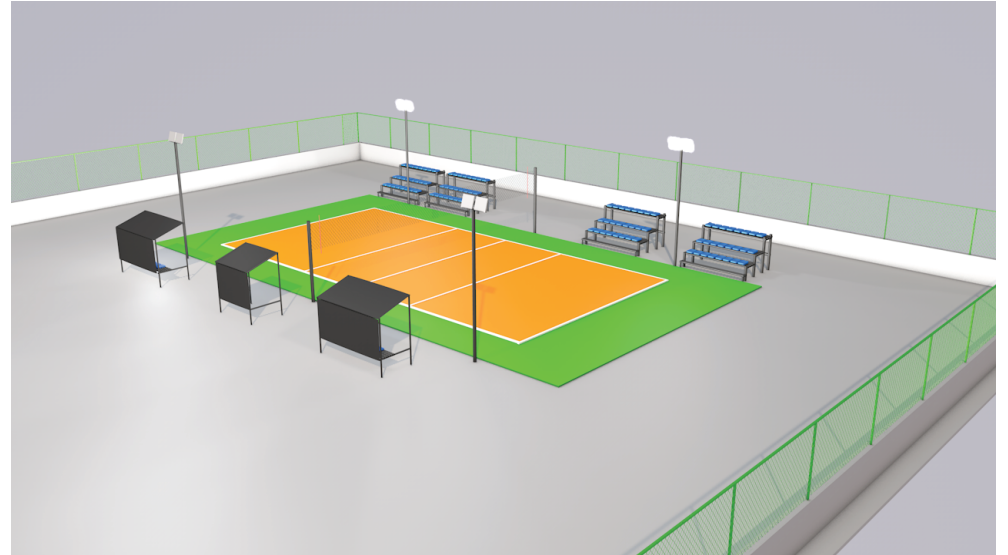

Referee post

— Team and Referee bench

x2
Team bench

x1
Referee bench

Material : 1.5 inch Dhagandu Holhi

team bench

Volley court poll

FIVB approved outdoor use
Under ground L300mm
Inner post : $\Phi 76.3\text{mm}$ Outer
post : $\Phi 85.0\text{mm}$. Internal
bevel gear system for fine
height adjustment Alumini-
um made Dust/Water/Rust
proof