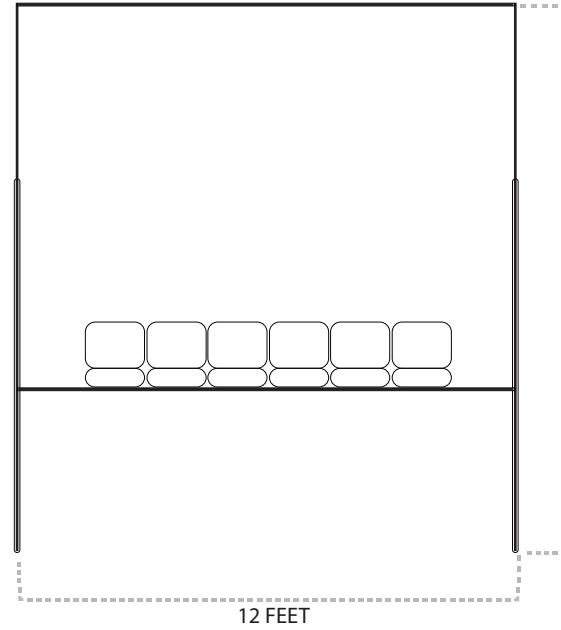

Referee post

— Team and Referee bench

x2
Team bench

x1
Referee bench

Material : 1.5 inch Dhagandu Holhi

team bench

Volley court poll

FIVB approved outdoor use
Under ground L300mm
Inner post : $\Phi 76.3\text{mm}$ Outer
post : $\Phi 85.0\text{mm}$. Internal
bevel gear system for fine
height adjustment Alumini-
um made Dust/Water/Rust
proof