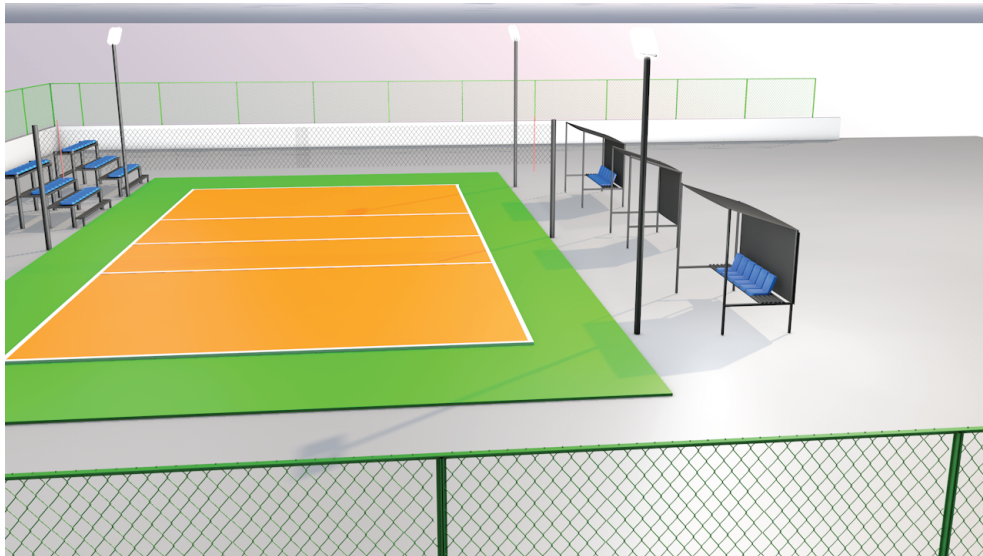

Referee post

— Team and Referee bench

x2
Team bench

x1
Referee bench

Material : 1.5 inch Dhagandu Holhi

team bench

Volley court poll

FIVB approved outdoor use
Under ground L300mm
Inner post : $\Phi 76.3\text{mm}$ Outer
post : $\Phi 85.0\text{mm}$. Internal
bevel gear system for fine
height adjustment Alumini-
um made Dust/Water/Rust
proof