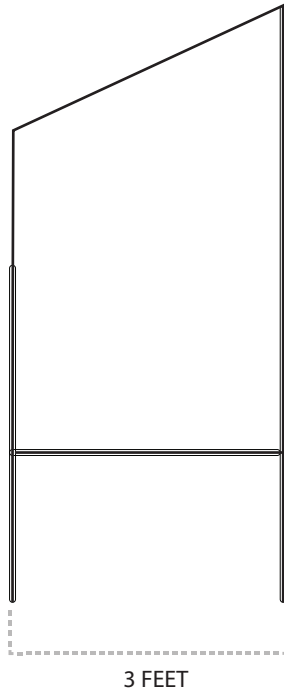

Referee post

— Team and Referee bench

x2
Team bench

x1
Referee bench

Material : 1.5 inch Dhagandu Holhi

team bench

Volley court poll

FIVB approved outdoor use
Under ground L300mm
Inner post : $\Phi 76.3\text{mm}$ Outer
post : $\Phi 85.0\text{mm}$. Internal
bevel gear system for fine
height adjustment Alumini-
um made Dust/Water/Rust
proof