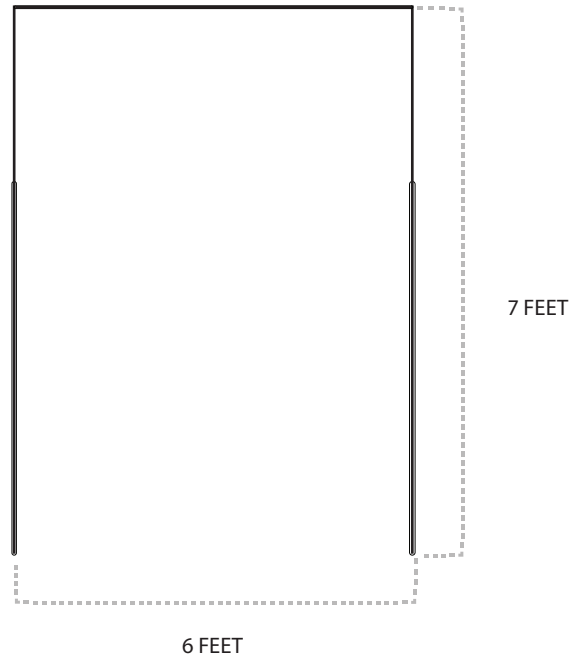

Referee post

— Team and Referee bench

x2
Team bench

x1
Referee bench

Material : 1.5 inch Dhagandu Holhi

team bench

Volley court poll

FIVB approved outdoor use
Under ground L300mm
Inner post : $\Phi 76.3\text{mm}$ Outer
post : $\Phi 85.0\text{mm}$. Internal
bevel gear system for fine
height adjustment Alumini-
um made Dust/Water/Rust
proof