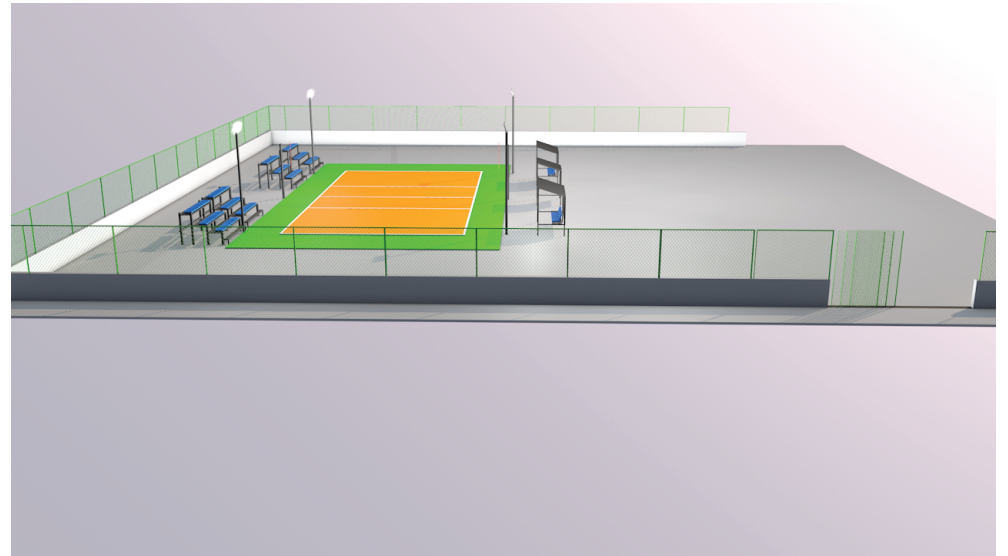

Referee post

— Team and Referee bench

x2
Team bench

x1
Referee bench

Material : 1.5 inch Dhagandu Holhi

team bench

Volley court poll

FIVB approved outdoor use
Under ground L300mm
Inner post : $\Phi 76.3\text{mm}$ Outer
post : $\Phi 85.0\text{mm}$. Internal
bevel gear system for fine
height adjustment Alumini-
um made Dust/Water/Rust
proof