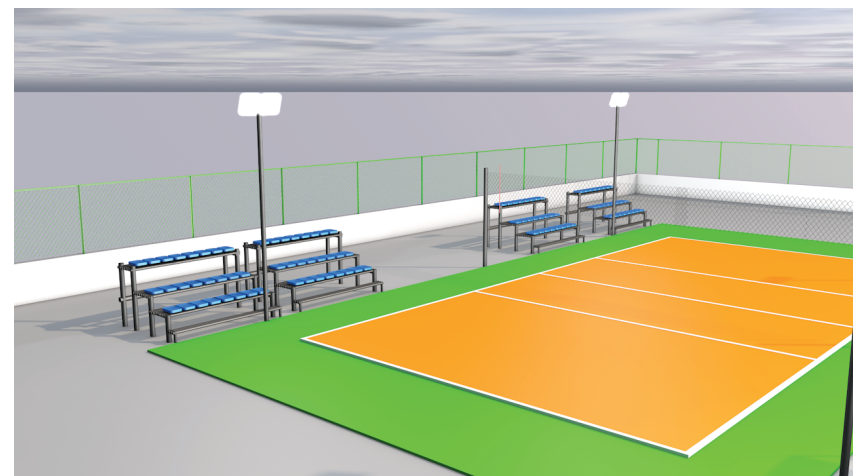

مكتب مجلس مافوشي
Secretariat of the Maafushi Council

Volley Court Drawing

-  Players Bench
-  Refree Bench
-  Light Post
-  Supporters Bench
-  Fence
-  Gate
-  Drainage

● Light Stand / Post

with Measurements

1000 W Light X 8

Light Post X 4

Bench

x5

Material : 1.5 inch Dhagandu Holhi

— Fence

Material : 1.5 inch Dhagandu Holhi

— Gate