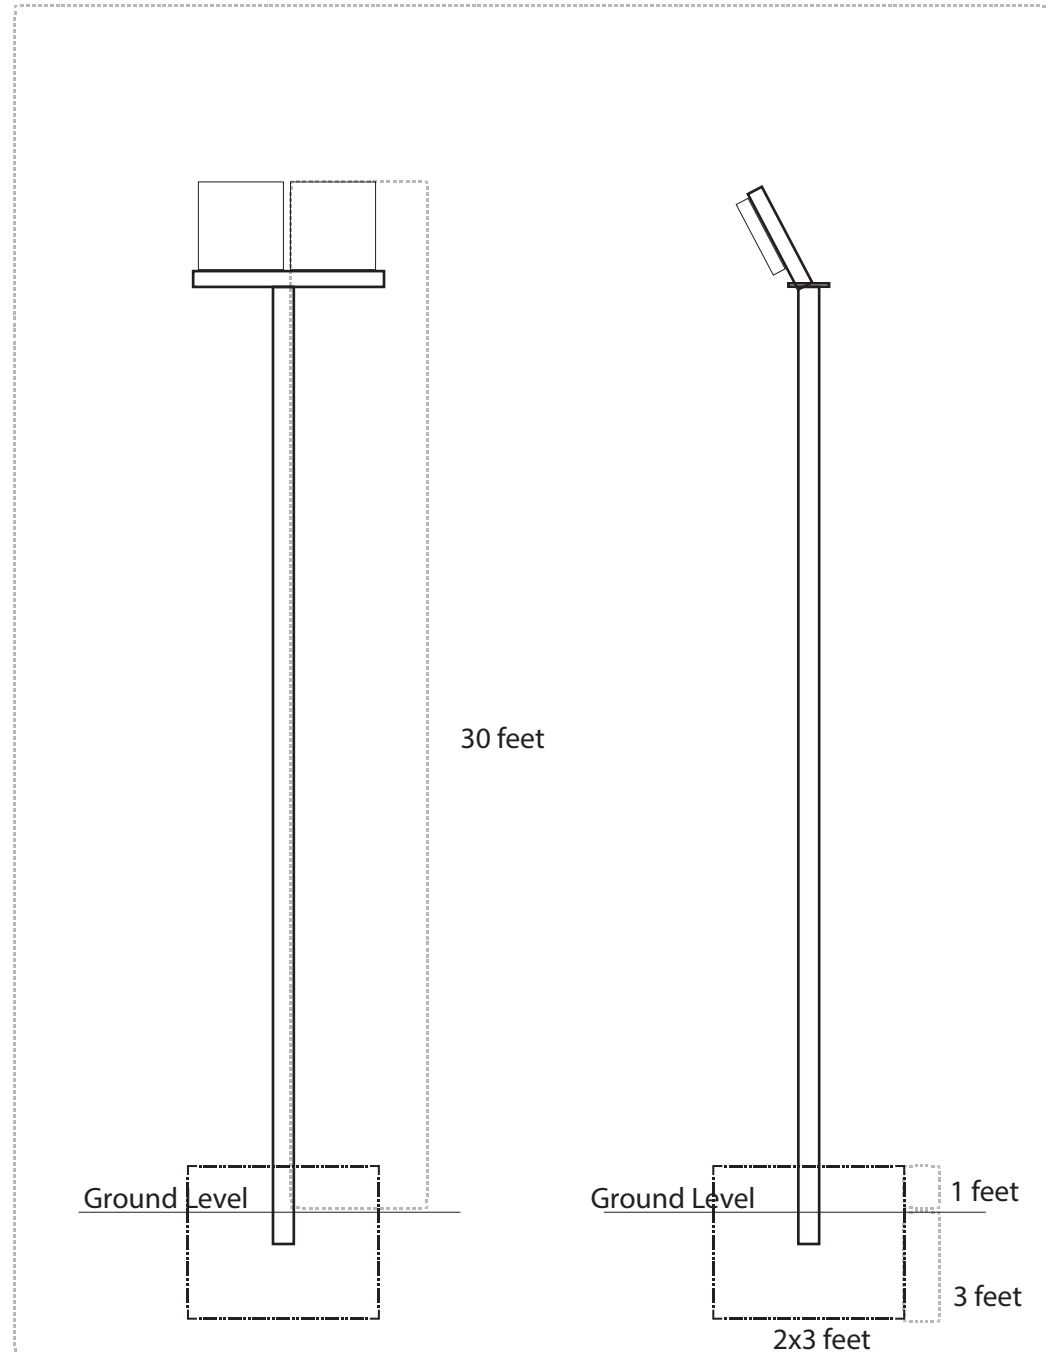

مكتب مجلس مافوشي
Secretariat of the Maafushi Council

Volley Court Drawing

-  Players Bench
-  Refree Bench
-  Light Post
-  Supporters Bench
-  Fence
-  Gate
-  Drainage

● Light Stand / Post

with Measurements

1000 W Light X 8

Light Post X 4

Bench

x5

Material : 1.5 inch Dhagandu Holhi

— Fence

Material : 1.5 inch Dhagandu Holhi

— Gate