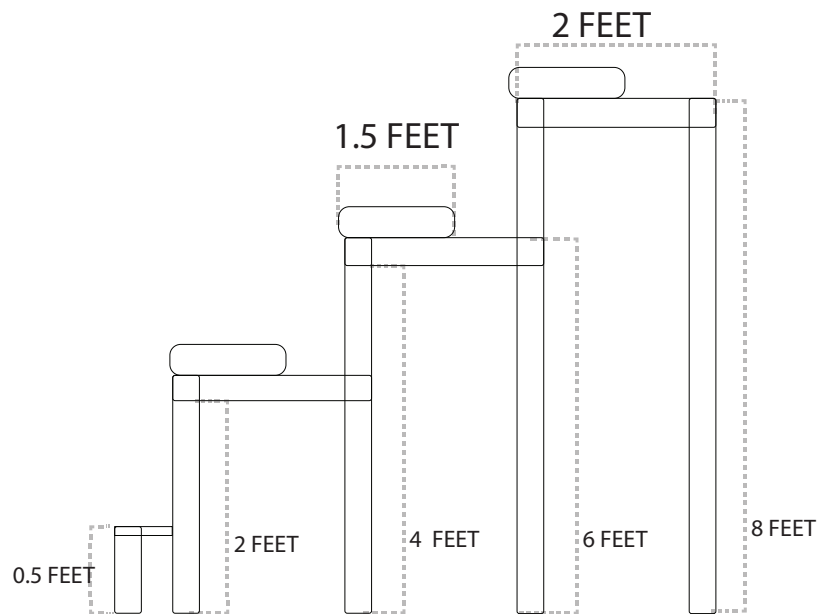

مكتب مجلس مافوشي
Secretariat of the Maafushi Council

Volley Court Drawing

-  Players Bench
-  Refree Bench
-  Light Post
-  Supporters Bench
-  Fence
-  Gate
-  Drainage

● Light Stand / Post

with Measurements

1000 W Light X 8

Light Post X 4

Bench

x5

Material : 1.5 inch Dhagandu Holhi

— Fence

Material : 1.5 inch Dhagandu Holhi

— Gate