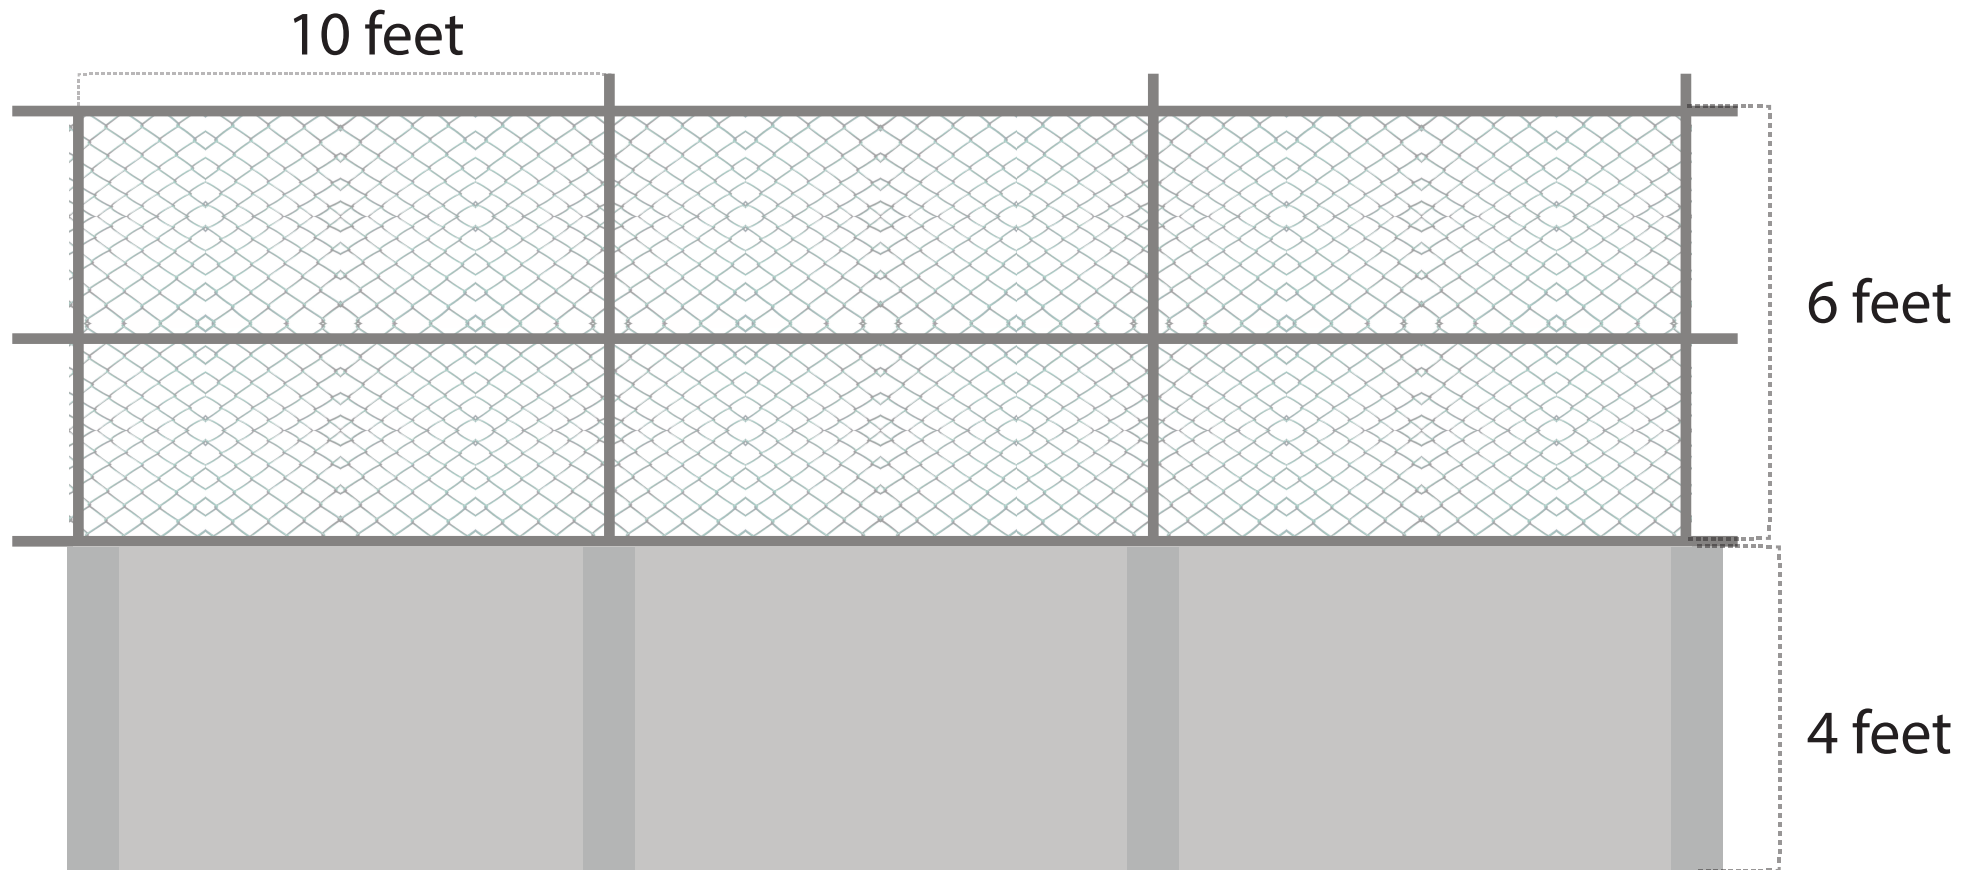

1000 W Light X 8

Light Post X 4

Bench

x5

Material : 1.5 inch Dhagandu Holhi

— Fence

Material : 1.5 inch Dhagandu Holhi

— Gate