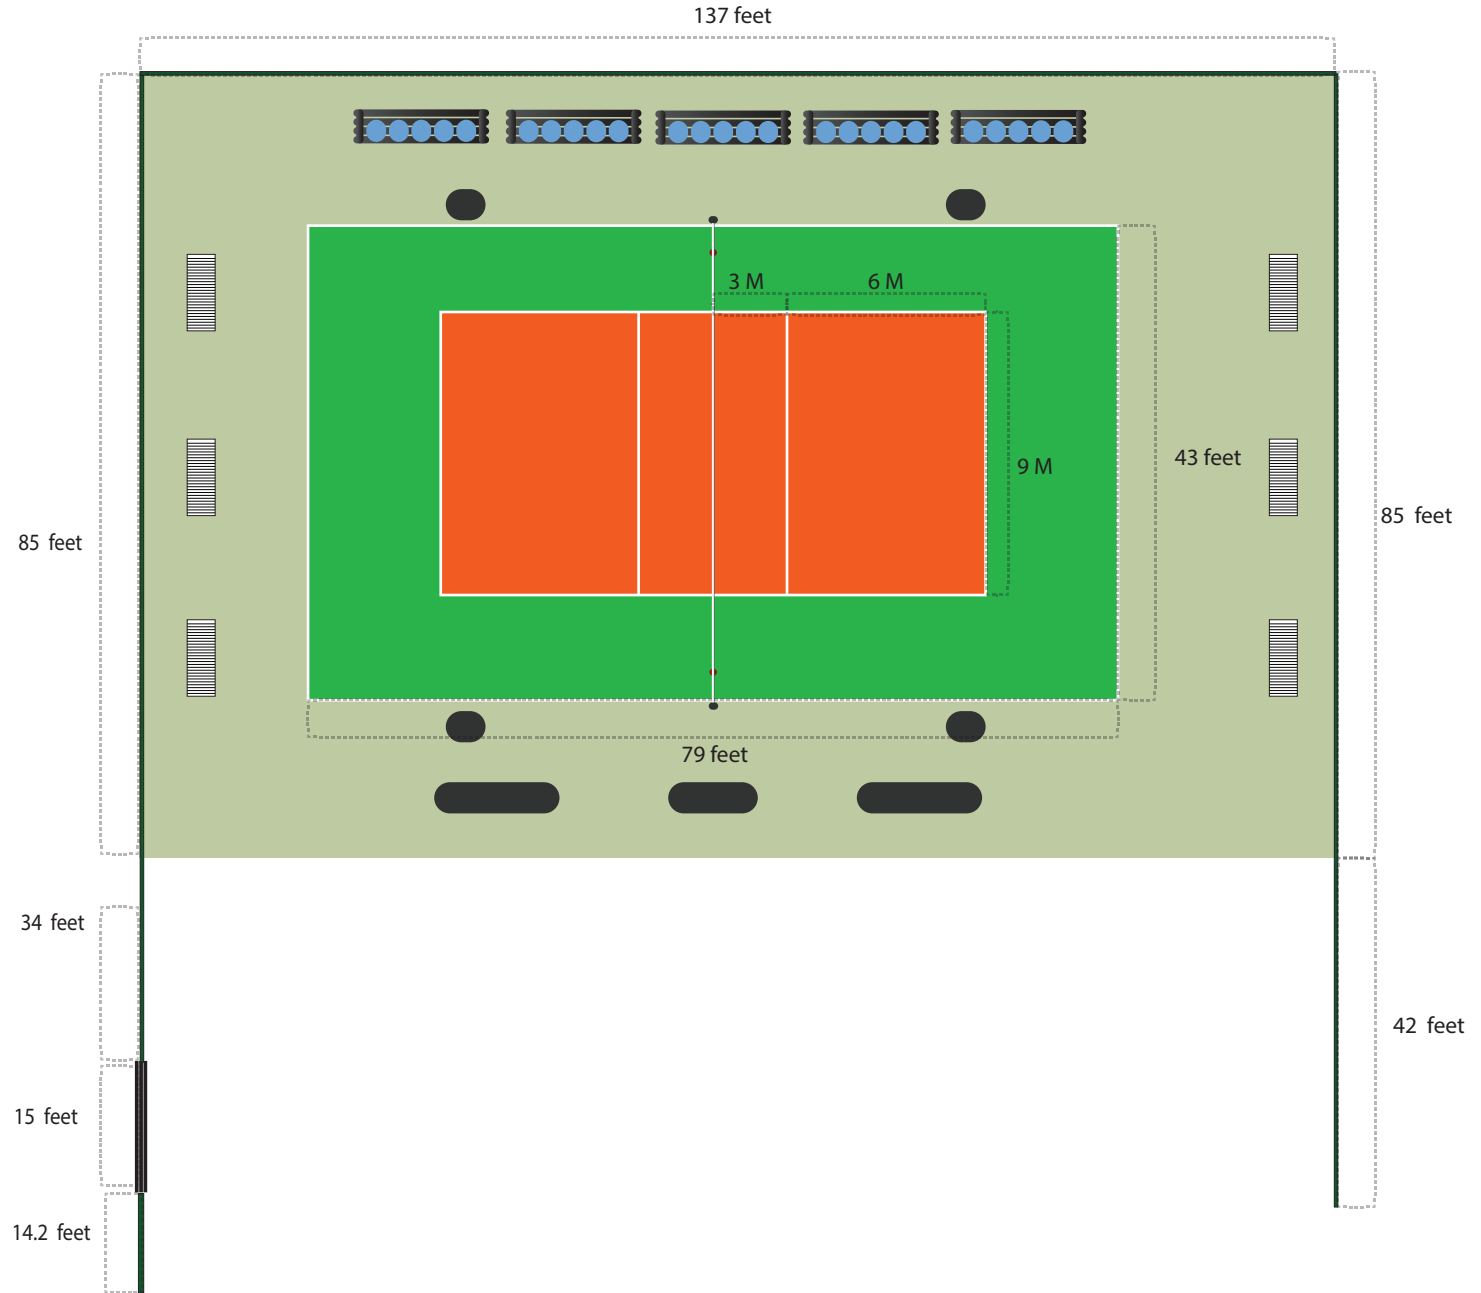

مكتب مجلس مافوشي
Secretariat of the Maafushi Council

Volley Court Drawing

-  Players Bench
-  Refree Bench
-  Light Post
-  Supporters Bench
-  Fence
-  Gate
-  Drainage

● Light Stand / Post

with Measurements

1000 W Light X 8

Light Post X 4

Bench

x5

Material : 1.5 inch Dhagandu Holhi

— Fence

Material : 1.5 inch Dhagandu Holhi

— Gate