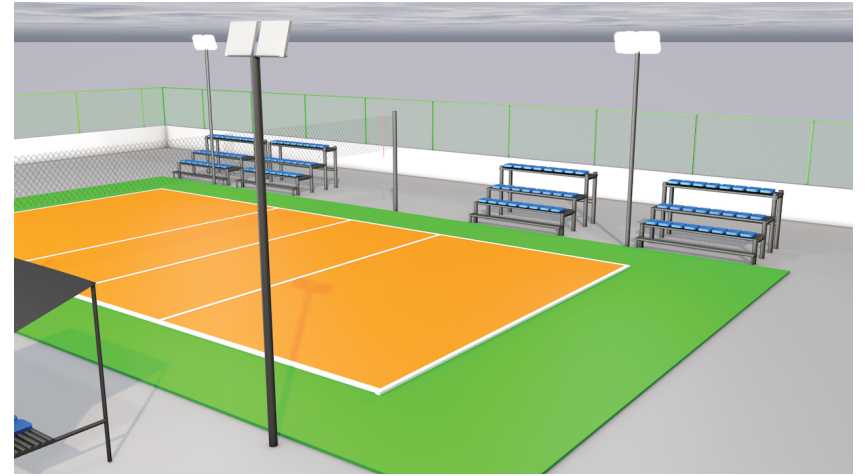

مكتب مجلس مافوشي
Secretariat of the Maafushi Council

Volley Court Drawing

-  Players Bench
-  Refree Bench
-  Light Post
-  Supporters Bench
-  Fence
-  Gate
-  Drainage

● Light Stand / Post

with Measurements

1000 W Light X 8

Light Post X 4

Bench

x5

Material : 1.5 inch Dhagandu Holhi

— Fence

Material : 1.5 inch Dhagandu Holhi

— Gate