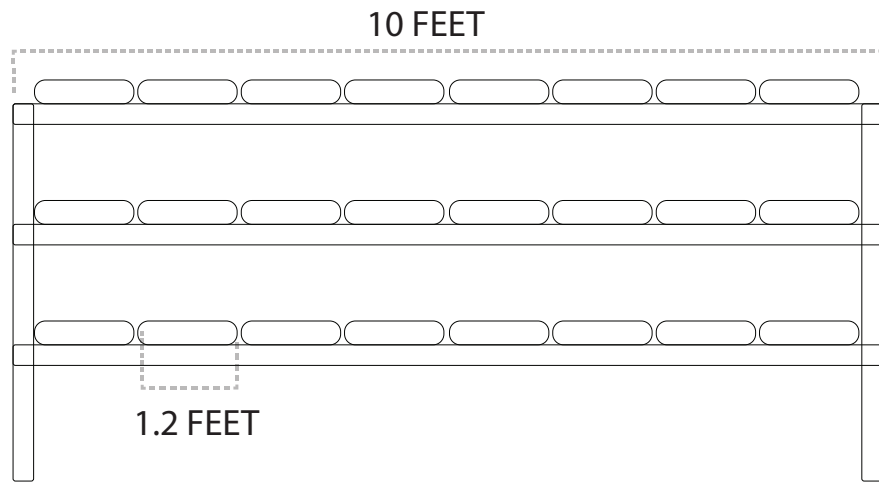

مكتب مجلس مافوشي
Secretariat of the Maafushi Council

Volley Court Drawing

-  Players Bench
-  Refree Bench
-  Light Post
-  Supporters Bench
-  Fence
-  Gate
-  Drainage

● Light Stand / Post

with Measurements

1000 W Light X 8

Light Post X 4

Bench

x5

Material : 1.5 inch Dhagandu Holhi

— Fence

Material : 1.5 inch Dhagandu Holhi

— Gate