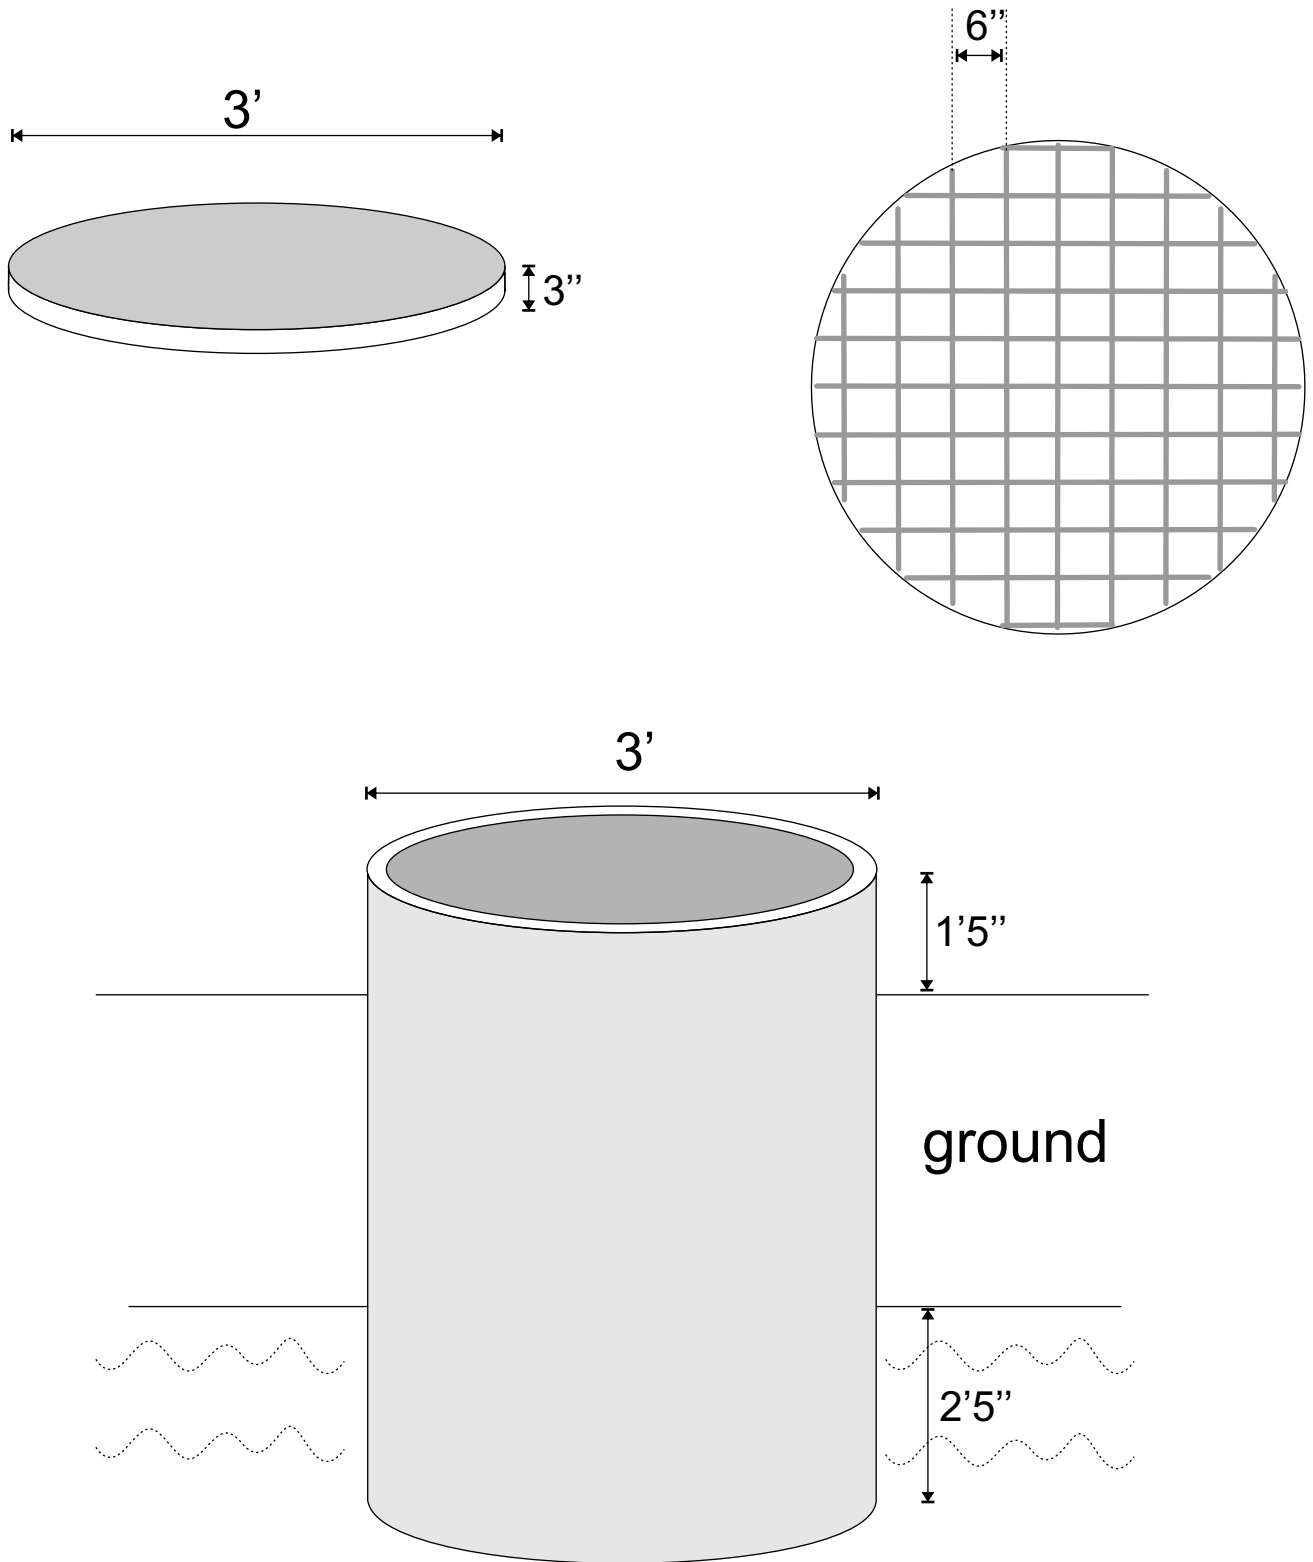

ANNEX 01

ANNEX 01 (3 of 3)

ANNEX 04 (1 of 3)

ANNEX 01 (2 of 3)

ANNEX 04 (2 of 3)

ANNEX 04 (3 of 3)

ANNEX 03

ANNEX 01 (1 of 3)

25'

48'

ANNEX 05

ANNEX 09

- 100 WATT LED FLOOD LIGHT
- P PANEL BOARD
- 3 PHASE DB
- ONE WAY SWITCH
- ⌋ 1 x 13A SOCKET