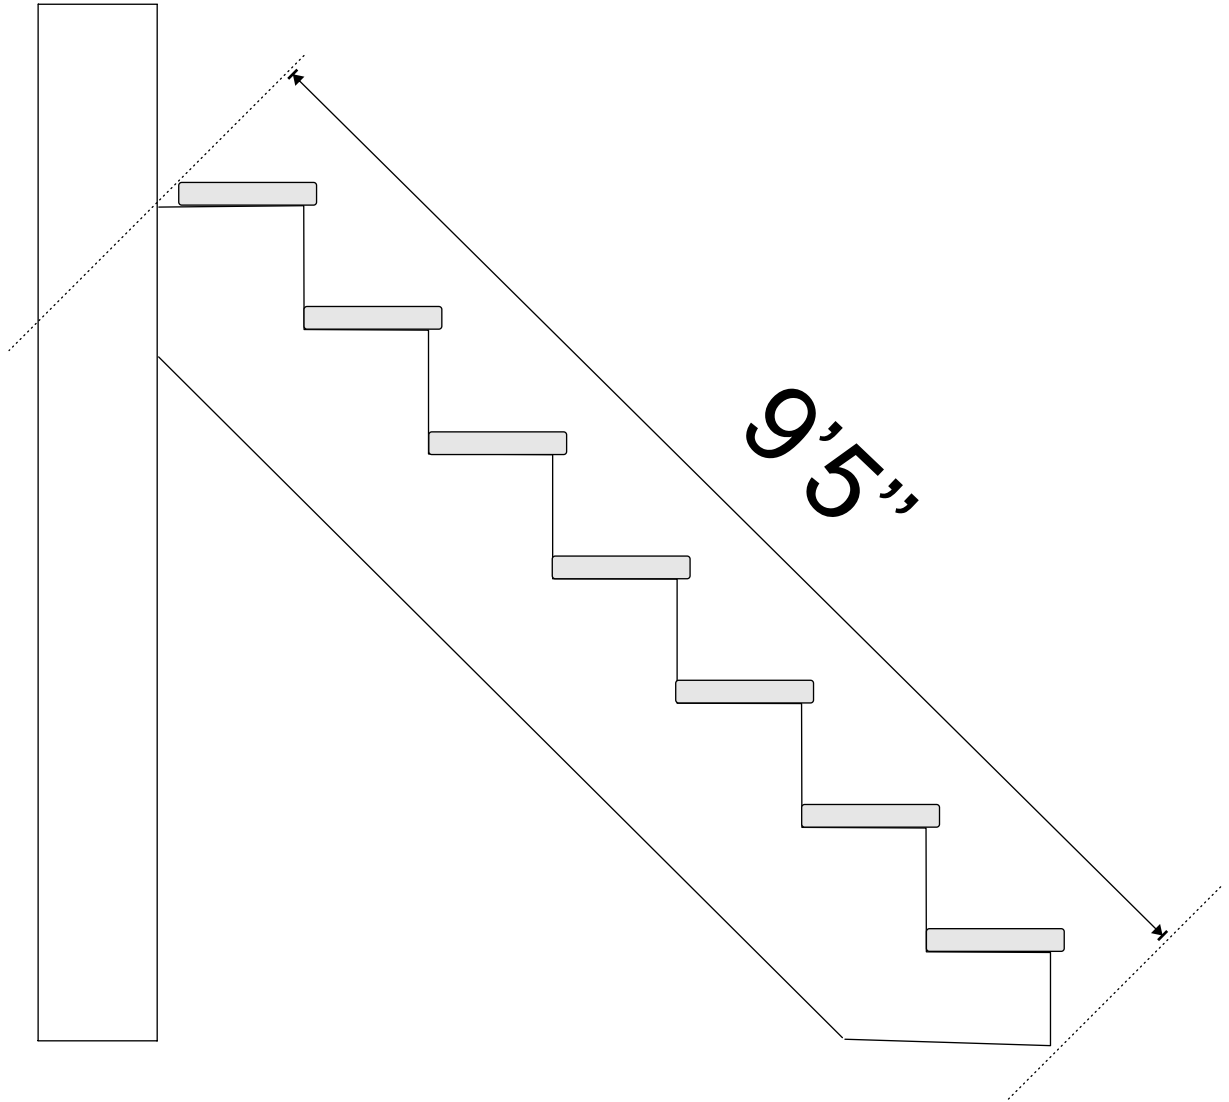

ANNEX 01

ANNEX 01 (3 of 3)

ANNEX 04 (1 of 3)

ANNEX 01 (2 of 3)

ANNEX 04 (2 of 3)

ANNEX 04 (3 of 3)

ANNEX 03

ANNEX 01 (1 of 3)

25'

48'

ANNEX 05

ANNEX 09

- 100 WATT LED FLOOD LIGHT
- P PANEL BOARD
- 3 PHASE DB
- ONE WAY SWITCH
- ⌋ 1 x 13A SOCKET