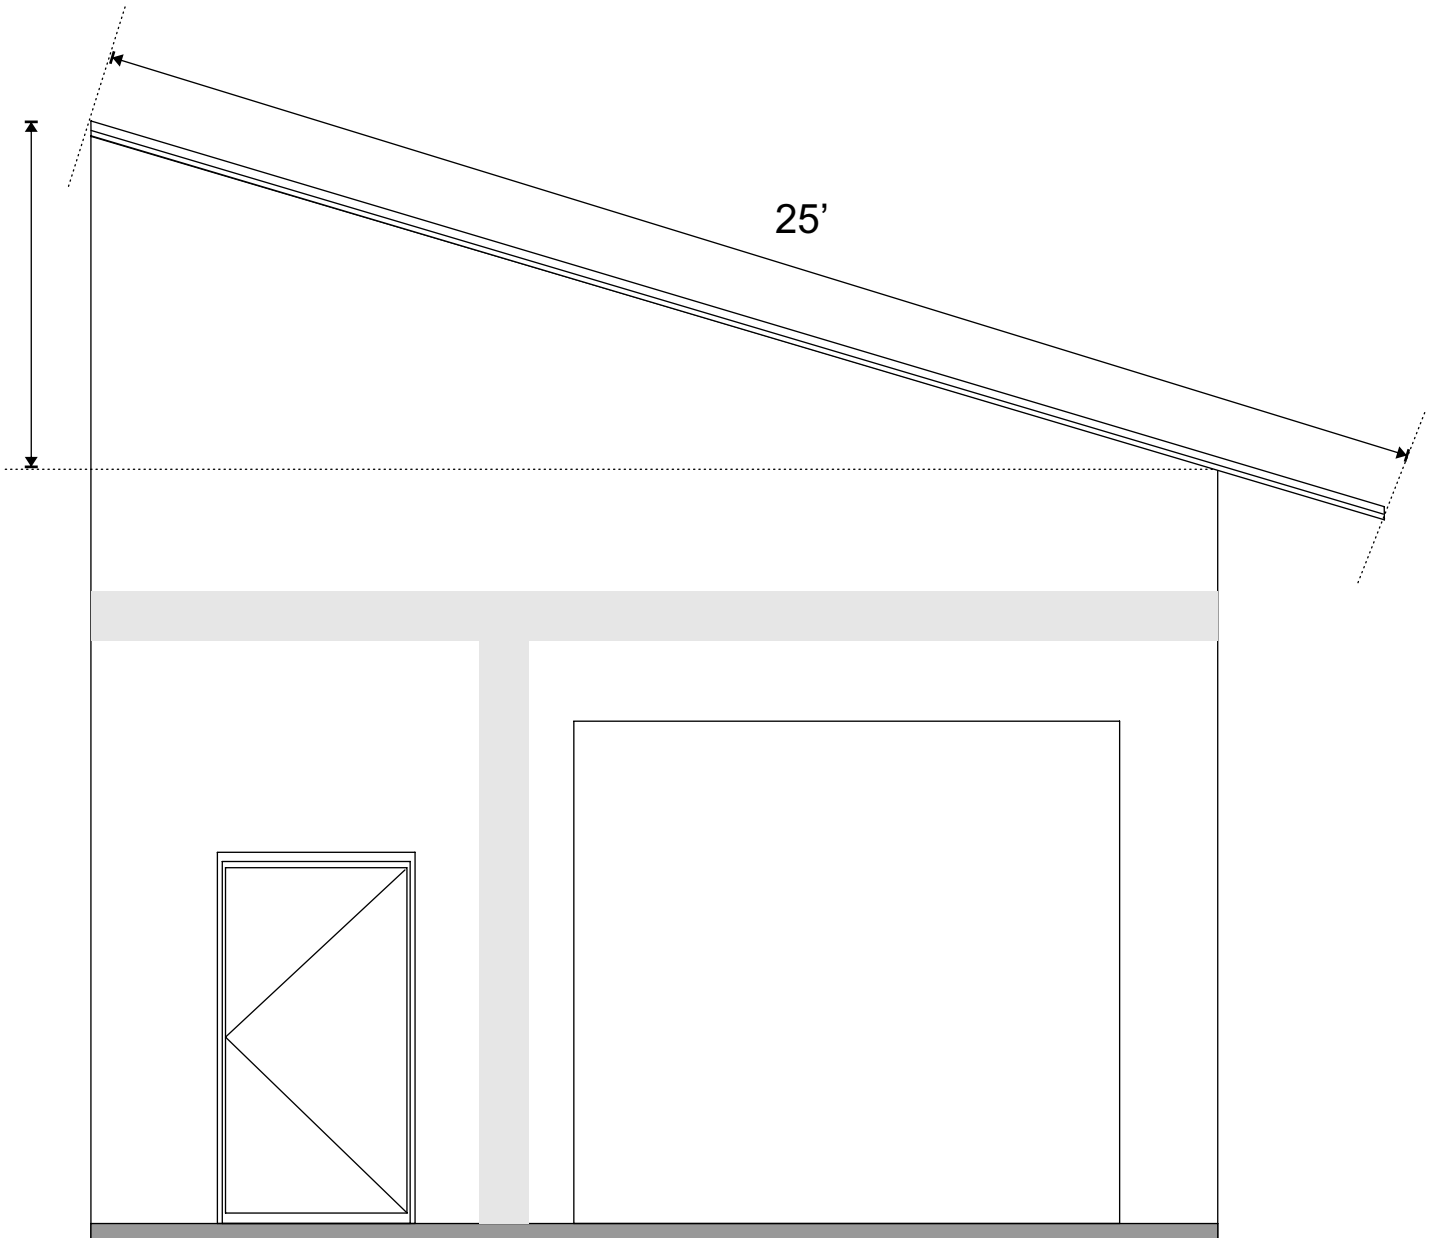

ANNEX 01 (2 of 3)