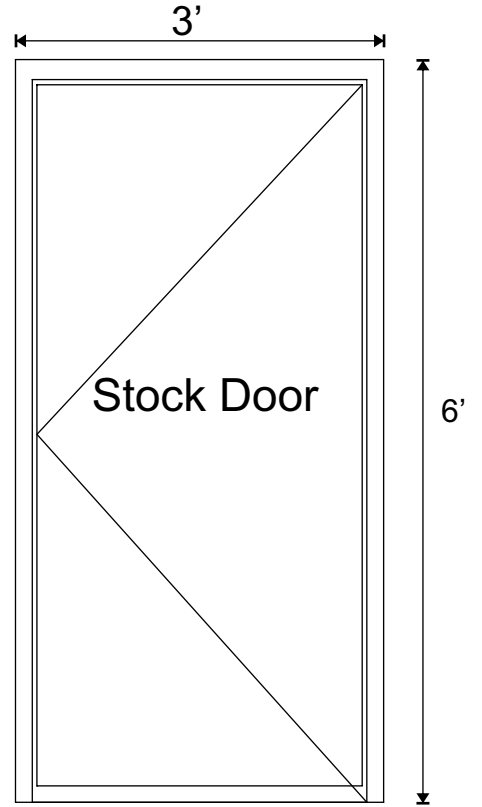

ANNEX 01

ANNEX 01 (3 of 3)

ANNEX 04 (1 of 3)

ANNEX 01 (2 of 3)

ANNEX 04 (2 of 3)

ANNEX 04 (3 of 3)

ANNEX 03

ANNEX 01 (1 of 3)

25'

48'

ANNEX 05

ANNEX 09

- 100 WATT LED FLOOD LIGHT
- P PANEL BOARD
- 3 PHASE DB
- ONE WAY SWITCH
- ⌋ 1 x 13A SOCKET