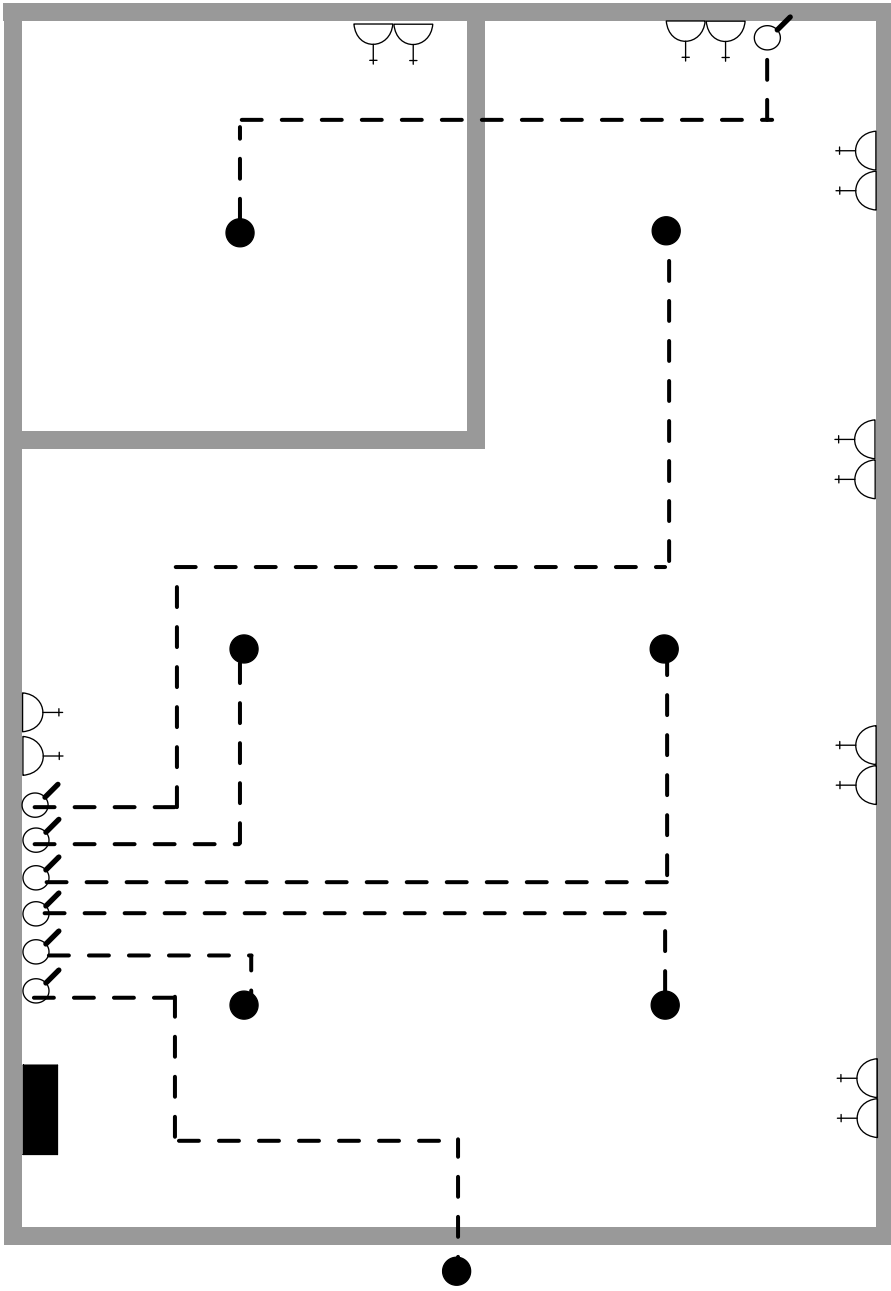

ANNEX 01

ANNEX 01 (3 of 3)

ANNEX 04 (1 of 3)

ANNEX 01 (2 of 3)

ANNEX 04 (2 of 3)

ANNEX 04 (3 of 3)

ANNEX 03

ANNEX 01 (1 of 3)

25'

48'

ANNEX 05

ANNEX 09

- 100 WATT LED FLOOD LIGHT
- P PANEL BOARD
- 3 PHASE DB
- ONE WAY SWITCH
- ⌋ 1 x 13A SOCKET