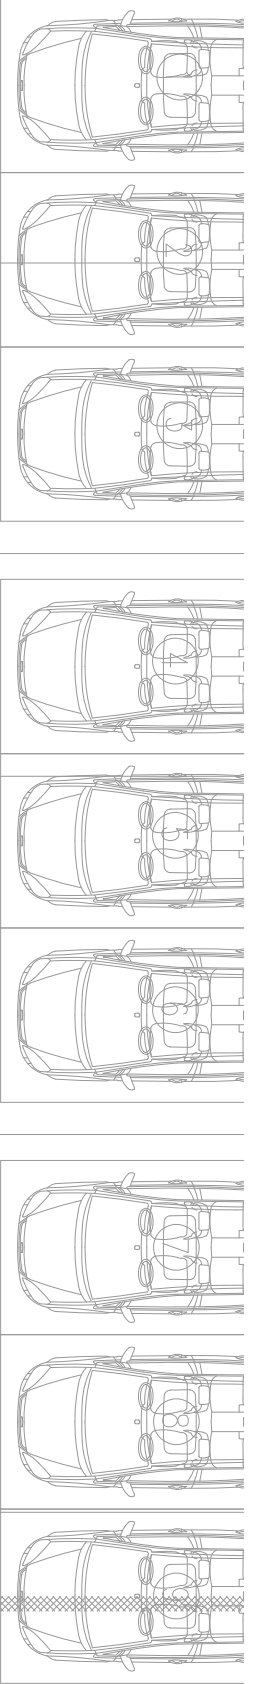

## Hulhumale Office Building Ground Floor Furniture List

		Quantity
<b>Ground Floor Furniture List</b>		
Reception / Waiting Area / Lobby	Reception Counter highback Chair	9
	Low Back Visitor Chair C/W Armrest	30
	<b><u>Sofa 7 Seater</u></b> Colour: light brown Material: leather	7
	Glass top Coffee Table 600x700mm	15
Security Office	Office Table 1400x700mm with Drawers Colour: grey	3
	Side Table 1100x700mm Colour: Grey	3
	Office Highback Chair	3
CCTV Monitor Room	Table 5400x600mm Colour: Grey	1
	Office Highback Chair	2
Maintenance Office	Office Table 1400x700mm with Drawers Colour: grey	6
	Side Table 1100x700mm Colour: Grey	6
	Office Highback Chair	6

SERVICE PORCH 12.38 SQM

LIFT 8

LIFT 7

LIFT 6

TOILET (M) 17.96 SQM (Mechanically Ventilated)

TOILET (F) 18.25 SQM (Mechanically Ventilated)

TOILET (PMD) 4.77 SQM (Mechanically Ventilated)

BABY ROOM 4.87 SQM (Mechanically Ventilated)

TOILET LOBBY 23.87 SQM

MAINTENANCE OFFICE 30.58 SQM

SECURITY OFFICE

LIFT LOBBY 51.18 SQM

SECURITY ROOM 45.58 SQM

MAIN PORCH 58.53 SQM

MAIN LOBBY ##### SQM

ENTRANCE CONCOURSE

HALLWAY 35.12 SQM

ABLUTION 1 15.19 SQM

ABLUTION 2 15.19 SQM

Reception

Highback chair

Low back visitors chair

Low back visitors chair

7 Seater sofa