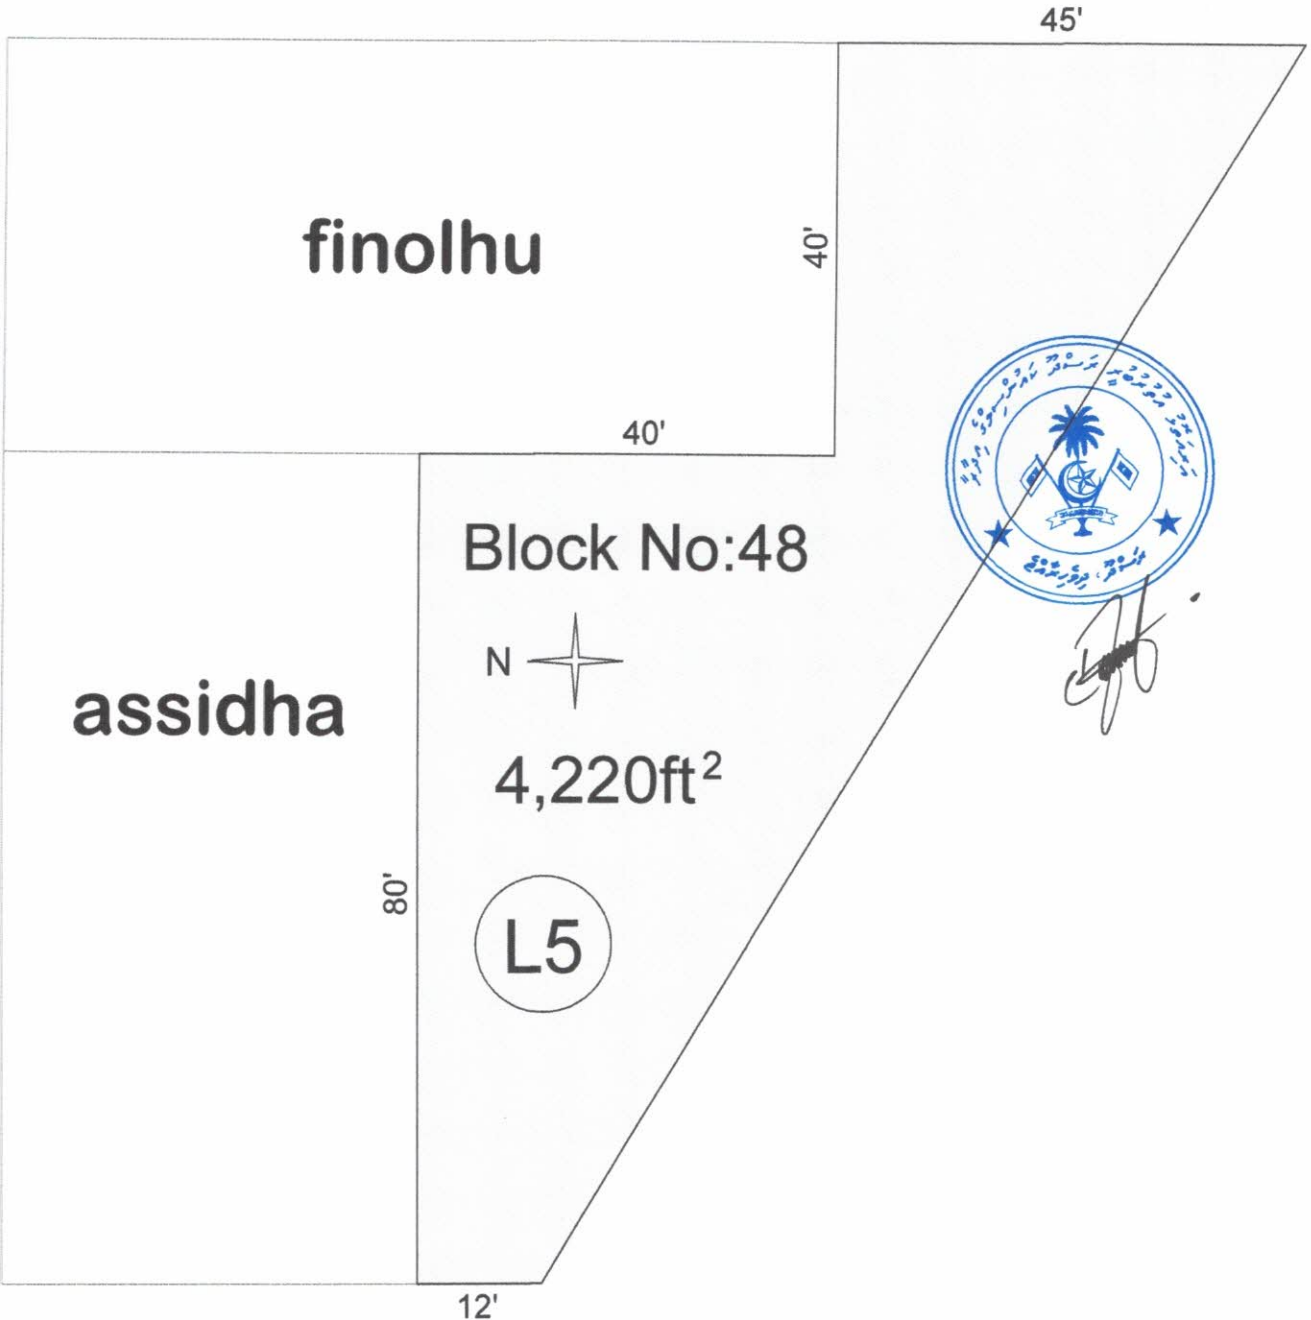

3,789.8 ft²

87',6"

87',9"

L2

47',6"

moon grass

Block No:45

2,000 ft²

80'

46',6"

L3

MISKIYMAGU

11'

39'

assidha

FENBOAVALHUMAGU

52'

Block No:48

1,820ft²

70'

L4

A handwritten signature in black ink, consisting of several loops and a long horizontal stroke.

78'

125'

L7

4,185.33 ft²

43'

43'

97',04"

sunrise

A handwritten signature in black ink, located below the official seal.

HURAAGANDUMAGU