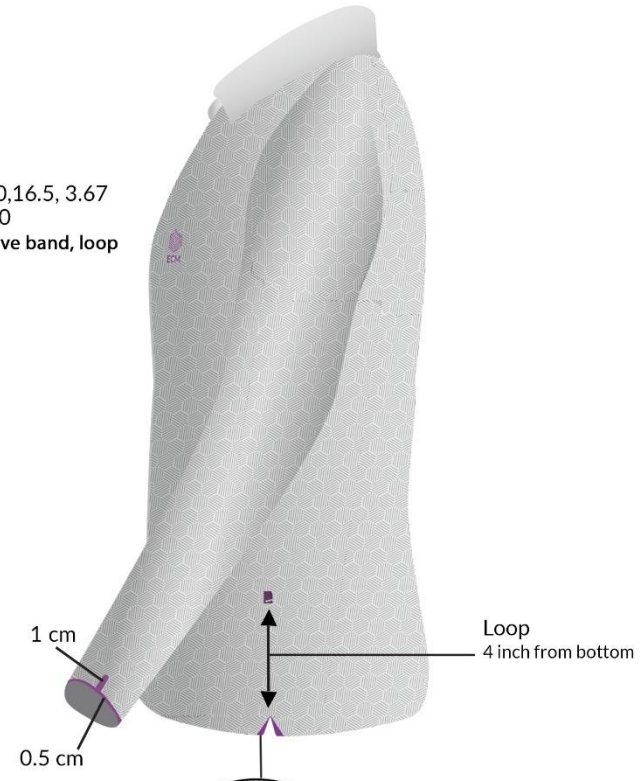

Colour Code (Light Grey)

CMYK: 10, 7, 8, 0
 RGB: 226, 226, 226
 T-Shirt, Collar & Website

CMYK: 21.17, 21.45, 21.85, 0
 RGB: 185, 185, 185
 Pattern

CMYK: 65.33,100,16.5, 3.67
 RGB: 102, 45, 120
 Logo, buttons, sleeve band, loop & inner placket