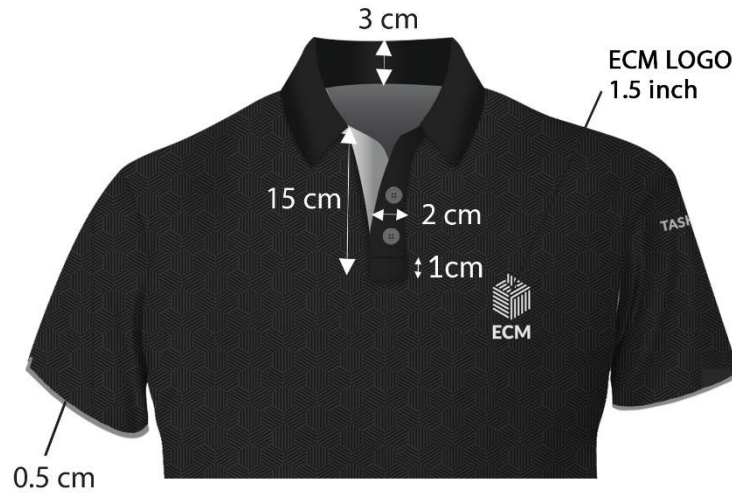

Colour Code (TASKFORCE)

CMYK: 70, 64, 63, 64
RGB: 45, 45, 45
T-Shirt

CMYK: 74, 66, 66, 80
RGB: 21, 23, 22
Pattern & Collar

CMYK: 21, 17, 21, 45, 21, 85, 0
RGB: 185, 185, 185
Logo, buttons, sleeve band, loop, inner placket, website & taskforce

CMYK: 0, 0, 0, 0
RGB: 255, 255, 255
website