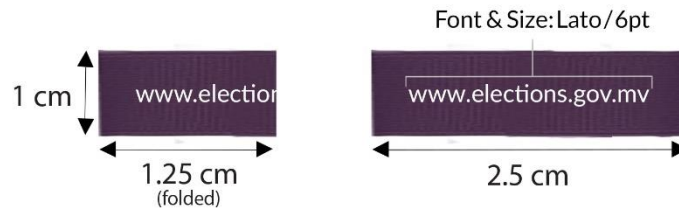

Colour Code (Light Grey)

CMYK: 10, 7, 8, 0
 RGB: 226, 226, 226
 T-Shirt, Collar & Website

CMYK: 21.17, 21.45, 21.85, 0
 RGB: 185, 185, 185
 Pattern

CMYK: 65.33,100,16.5, 3.67
 RGB: 102, 45, 120
 Logo, buttons, sleeve band, loop & inner placket

Colour Code (Light Grey)

CMYK: 10, 7, 8, 0
 RGB: 226, 226, 226
 T-Shirt, Collar & Website

CMYK: 21.17, 21.45, 21.85, 0
 RGB: 185, 185, 185
 Pattern

CMYK: 65.33, 100, 16.5, 3.67
 RGB: 102, 45, 120
 Logo, buttons, sleeve band, loop & inner placket