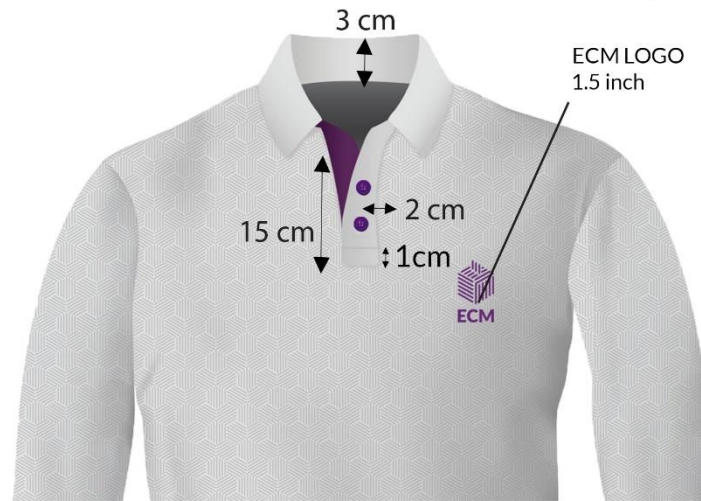

Colour Code (Light Grey)

CMYK: 10, 7, 8, 0
 RGB: 226, 226, 226
 T-Shirt, Collar & Website

CMYK: 21.17, 21.45, 21.85, 0
 RGB: 185, 185, 185
 Pattern

CMYK: 65.33,100,16.5, 3.67
 RGB: 102, 45, 120
 Logo, buttons, sleeve band, loop & inner placket