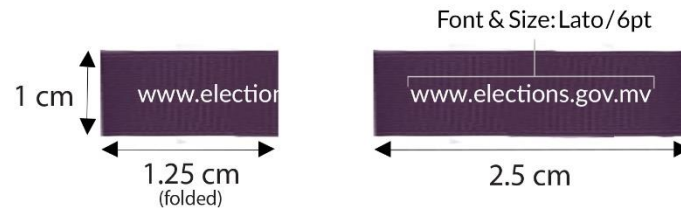

Colour Code (Dark Grey)

CMYK: 21.17, 21.45, 21.85, 0
 RGB: 185, 185, 185
 T-Shirt, Collar

CMYK: 10, 7, 8, 0
 RGB: 226, 226, 226
 Pattern & Website

CMYK: 65.33, 100, 16.5, 3.67
 RGB: 102, 45, 120
 Logo, buttons, sleeve band, loop & inner placket