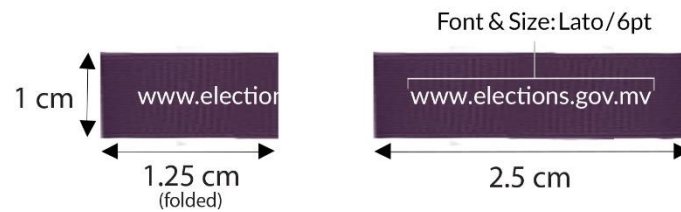

ރިފްރެންޑަމް ކުރުމަށް ތައްޔާރުކާ 5 ވަނަ ފަހަރު ފަދަ ގޮތެއްގައި ބަޔާންކޮށްފައިވާ ގޮތެއް.

Polo T-Shirt Size (Unisex)	Size (inch)				Quantity					
	Width / Chest	Height length	Sleeve (short)	Sleeve (long)	Black (Short Sleeve)	Black (Long Sleeve)	Grey / Dark Grey (Short Sleeve)	Grey / Dark Grey (Long Sleeve)	Task force (Short Sleeve)	Task force (Long Sleeve)
XS	16	23	8.5	21	10	25	20	50	20	20
S	18	23.8	8.5	21	10	30	20	80	20	20
M	20	25.5	9	22	60	150	80	100	60	60
L	22	27	9	22	100	150	200	100	80	80
XL	24	27.9	9.5	22	80	110	85	80	70	70
2XL	26	30.7	9.5	23.5	30	60	55	50	40	40
3XL	28	31.4	10	23.5	35	50	60	20	10	10
Total					325	575	520	480	300	300
Total					2500					

Colour Code (Dark Grey)

CMYK: 21.17, 21.45, 21.85, 0
 RGB: 185, 185, 185
 T-Shirt, Collar

CMYK: 10, 7, 8, 0
 RGB: 226, 226, 226
 Pattern & Website

CMYK: 65.33,100,16.5, 3.67
 RGB: 102, 45, 120
 Logo, buttons, sleeve band, loop & inner placket