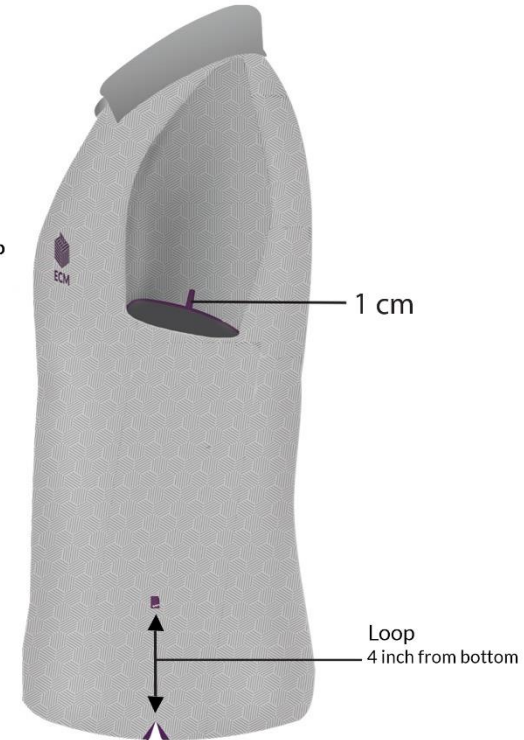

Colour Code (Light Grey)

CMYK: 10, 7, 8, 0
 RGB: 226, 226, 226
 T-Shirt, Collar & Website

CMYK: 21.17, 21.45, 21.85, 0
 RGB: 185, 185, 185
 Pattern

CMYK: 65.33, 100, 16.5, 3.67
 RGB: 102, 45, 120
 Logo, buttons, sleeve band, loop & inner placket