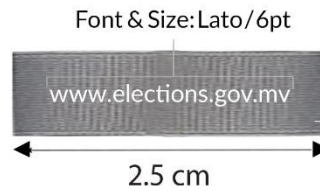

CMYK: 0, 0, 0, 0
 RGB: 255, 255, 255
 website

Colour Code (Black)

CMYK: 70, 64, 63, 64
 RGB: 45, 45, 45
 T-Shirt

CMYK: 74, 66, 66, 80
 RGB: 21, 23, 22
 Pattern & Collar

CMYK: 21.17, 21.45, 21.85, 0
 RGB: 185, 185, 185
 Logo, buttons, sleeve band, loop,
 inner placket & website

CMYK: 0, 0, 0, 0
 RGB: 255, 255, 255
 website

Colour Code (Taskforce)

CMYK: 70,64,63,64
 RGB:45, 45, 45
 T-Shirt

CMYK:74,66,66,80
 RGB: 21, 23, 22
 Pattern & Collar

CMYK: 21.17, 21.45, 21.85, 0
 RGB: 185, 185, 185
 Logo, buttons, sleeve band, loop,
 inner placket ,website & Taskforce

CMYK: 0, 0, 0, 0
 RGB: 255, 255, 255
 website

Colour Code (TASKFORCE)

CMYK: 70, 64, 63, 64
 RGB: 45, 45, 45
 T-Shirt

CMYK: 74, 66, 66, 80
 RGB: 21, 23, 22
 Pattern & Collar

CMYK: 21, 17, 21, 45, 21, 85, 0
 RGB: 185, 185, 185
 Logo, buttons, sleeve band, loop, inner placket, website & taskforce