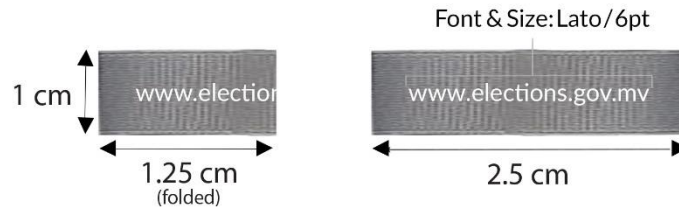

Colour Code (TASKFORCE)

CMYK: 70, 64, 63, 64
RGB: 45, 45, 45
T-Shirt

CMYK: 74, 66, 66, 80
RGB: 21, 23, 22
Pattern & Collar

CMYK: 21, 17, 21, 45, 21, 85, 0
RGB: 185, 185, 185
Logo, buttons, sleeve band, loop, inner placket, website & taskforce

CMYK: 0, 0, 0, 0
RGB: 255, 255, 255
website