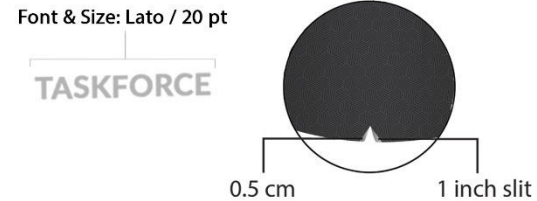

Colour Code (TASKFORCE)

CMYK: 70, 64, 63, 64
RGB: 45, 45, 45
T-Shirt

CMYK: 74, 66, 66, 80
RGB: 21, 23, 22
Pattern & Collar

CMYK: 21, 17, 21, 45, 21, 85, 0
RGB: 185, 185, 185
Logo, buttons, sleeve band, loop, inner placket, website & taskforce

CMYK: 0, 0, 0, 0
RGB: 255, 255, 255
website