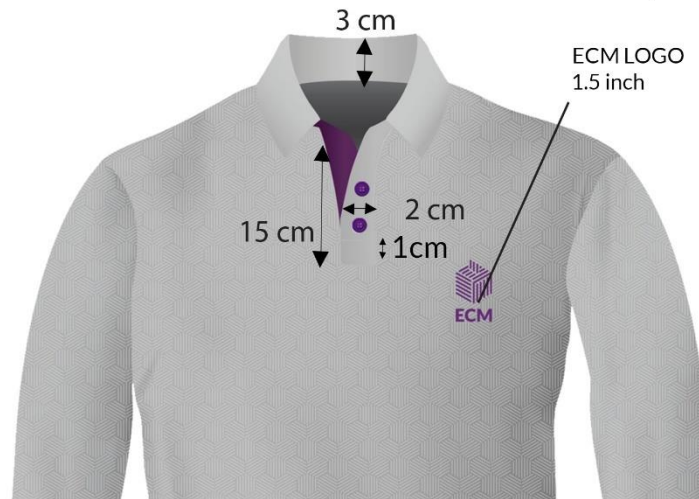

ރިފްރެންޑަމް ކުރުމަށް ތައްޔާރުކާ 5 ވަނަ ފަހަރު ފަދަ ގޮތެއްގައި ބަޔާންކޮށްފައިވާ ގޮތެއް.

Polo T-Shirt Size (Unisex)	Size (inch)				Quantity					
	Width / Chest	Height length	Sleeve (short)	Sleeve (long)	Black (Short Sleeve)	Black (Long Sleeve)	Grey / Dark Grey (Short Sleeve)	Grey / Dark Grey (Long Sleeve)	Task force (Short Sleeve)	Task force (Long Sleeve)
XS	16	23	8.5	21	10	25	20	50	20	20
S	18	23.8	8.5	21	10	30	20	80	20	20
M	20	25.5	9	22	60	150	80	100	60	60
L	22	27	9	22	100	150	200	100	80	80
XL	24	27.9	9.5	22	80	110	85	80	70	70
2XL	26	30.7	9.5	23.5	30	60	55	50	40	40
3XL	28	31.4	10	23.5	35	50	60	20	10	10
Total					325	575	520	480	300	300
Total					2500					

Colour Code (Dark Grey)

CMYK: 21.17, 21.45, 21.85, 0
 RGB: 185, 185, 185
 T-Shirt, Collar

CMYK: 10, 7, 8, 0
 RGB: 226, 226, 226
 Pattern & Website

CMYK: 65.33,100,16.5, 3.67
 RGB: 102, 45, 120
 Logo, buttons, sleeve band, loop & inner placket