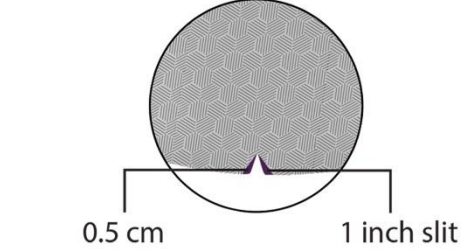

Colour Code (Light Grey)

CMYK: 10, 7, 8, 0
 RGB: 226, 226, 226
 T-Shirt, Collar & Website

CMYK: 21.17, 21.45, 21.85, 0
 RGB: 185, 185, 185
 Pattern

CMYK: 65.33,100,16.5, 3.67
 RGB: 102, 45, 120
 Logo, buttons, sleeve band, loop & inner placket