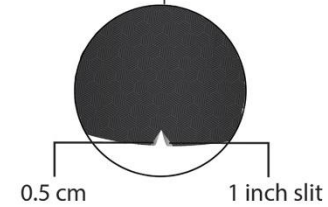

Colour Code (Black)

CMYK: 70, 64, 63, 64
RGB: 45, 45, 45
T-Shirt

CMYK: 74, 66, 66, 80
RGB: 21, 23, 22
Pattern & Collar

CMYK: 21.17, 21.45, 21.85, 0
RGB: 185, 185, 185
Logo, buttons, sleeve band, loop,
inner placket & website

CMYK: 0, 0, 0, 0
RGB: 255, 255, 255
website