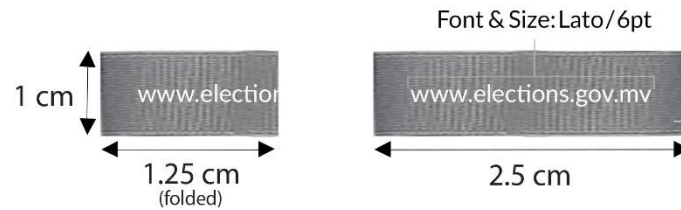

Colour Code (Black)

CMYK: 70, 64, 63, 64
RGB: 45, 45, 45
T-Shirt

CMYK: 74, 66, 66, 80
RGB: 21, 23, 22
Pattern & Collar

CMYK: 21.17, 21.45, 21.85, 0
RGB: 185, 185, 185
Logo, buttons, sleeve band, loop,
inner placket & website

CMYK: 0, 0, 0, 0
RGB: 255, 255, 255
website