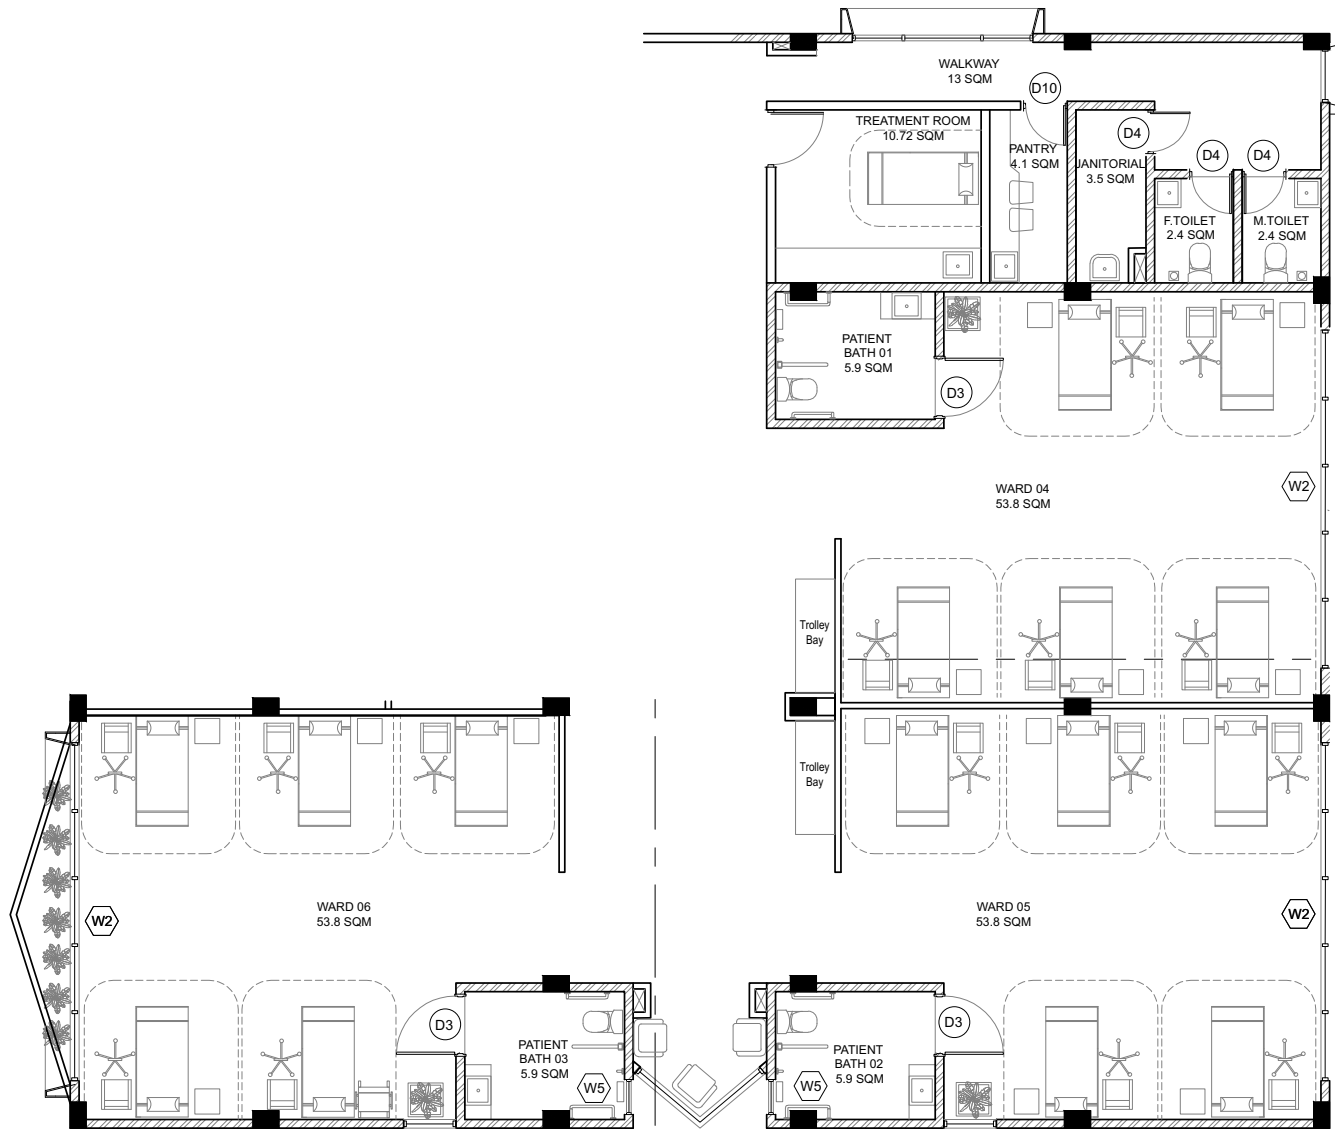

WARD BUILDING FLOOR PLAN

GROUND FLOOR PLAN

SCALE 1:100

0 0.5 1 2 4 METERS

WARD BUILDING FLOOR PLAN

FIRST FLOOR PLAN

SCALE 1:100

OPD BUILDING FLOOR PLAN