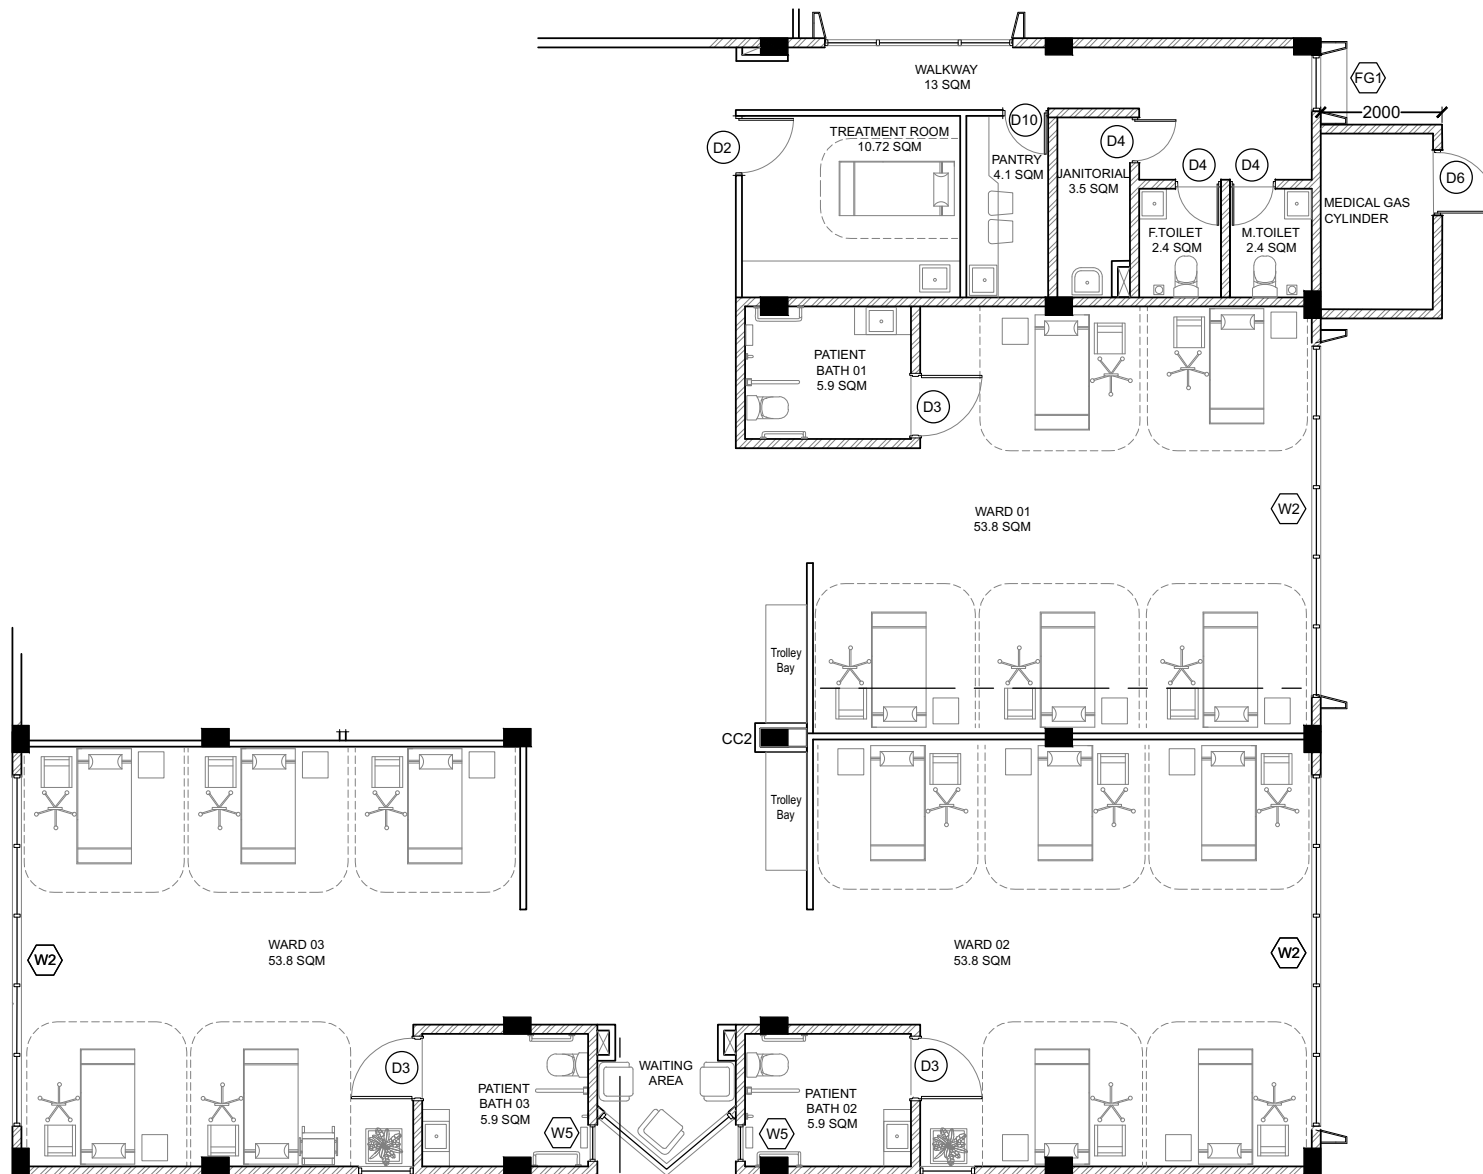

WARD BUILDING FLOOR PLAN

GROUND FLOOR PLAN

SCALE 1:100

0 0.5 1 2 4 METERS

WARD BUILDING FLOOR PLAN

FIRST FLOOR PLAN

SCALE 1:100

OPD BUILDING FLOOR PLAN