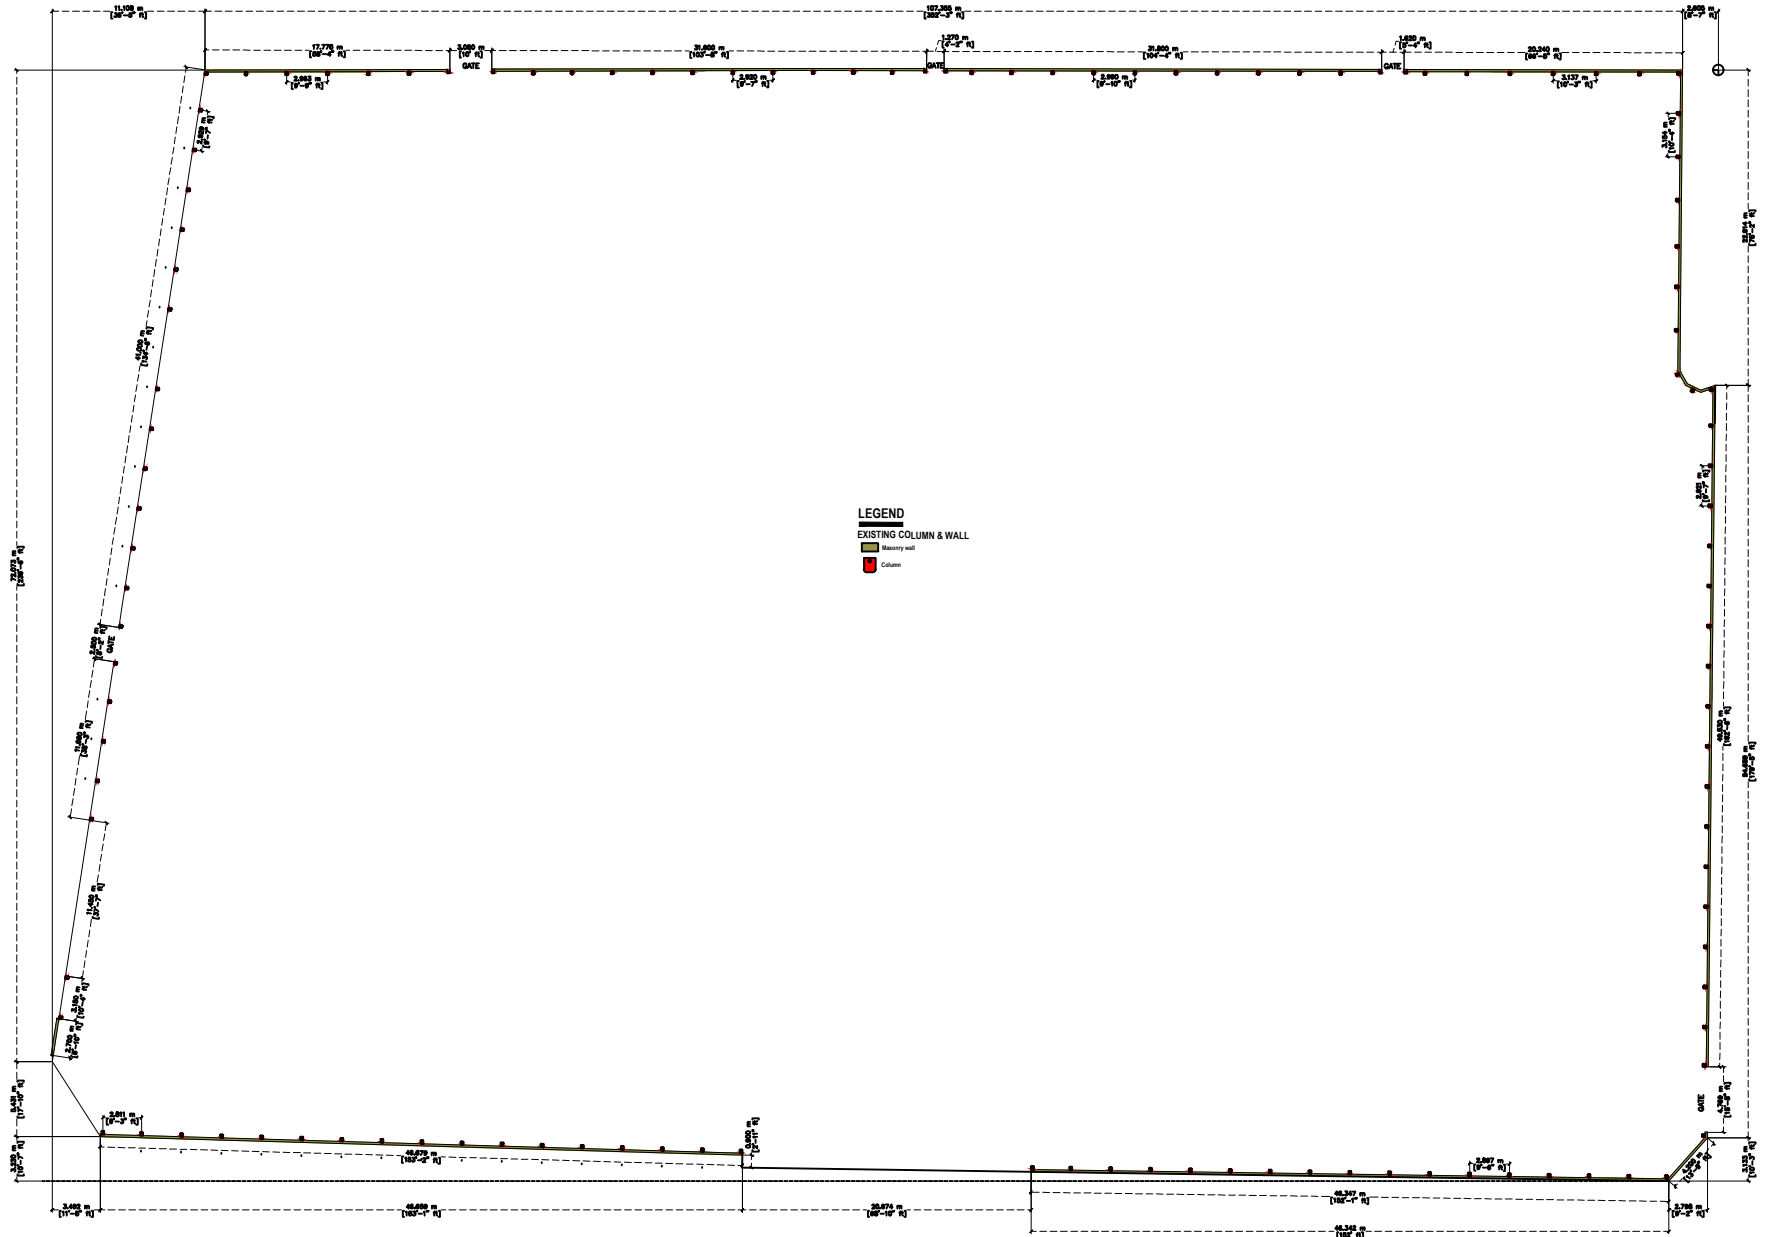

Health Centre
Side

Beach Side

FOOTBALL GROUND AS-BUILT FLOOR PLAN