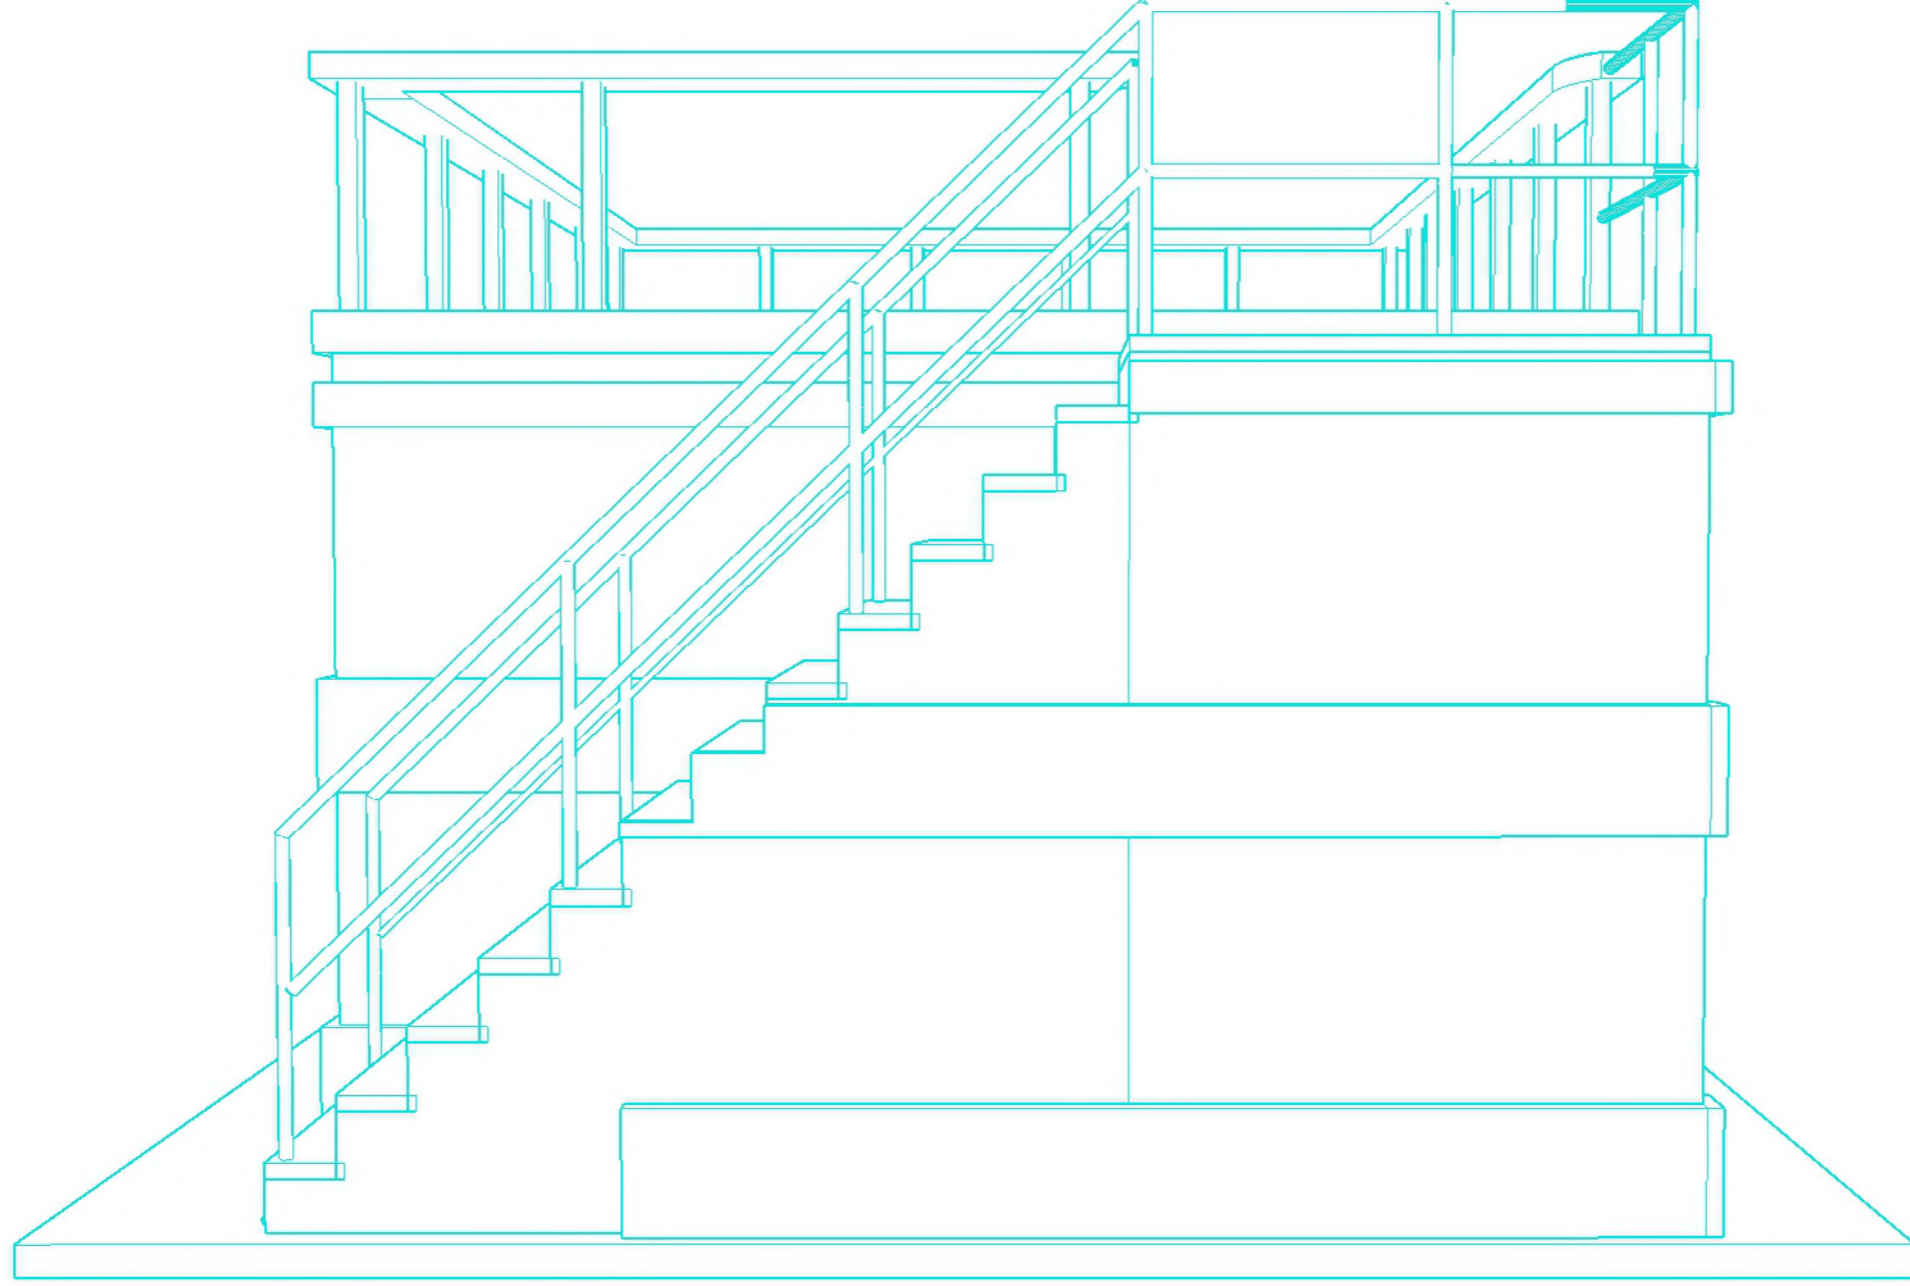

Park Cafe
Side ELEVATION

A.04

ISSUE
13 Feb 2022
DRAWN BY
ASP STUDIO

PROJECT
Bandharu Design
PROJECT NO.
2

CLIENT
Ihavandhoo Council
Ha.Ihavandhoo

COMPANY NAME
Suthuli Maldives

EAST JAVA
WORLD STYLE
COFFEE RECIPES