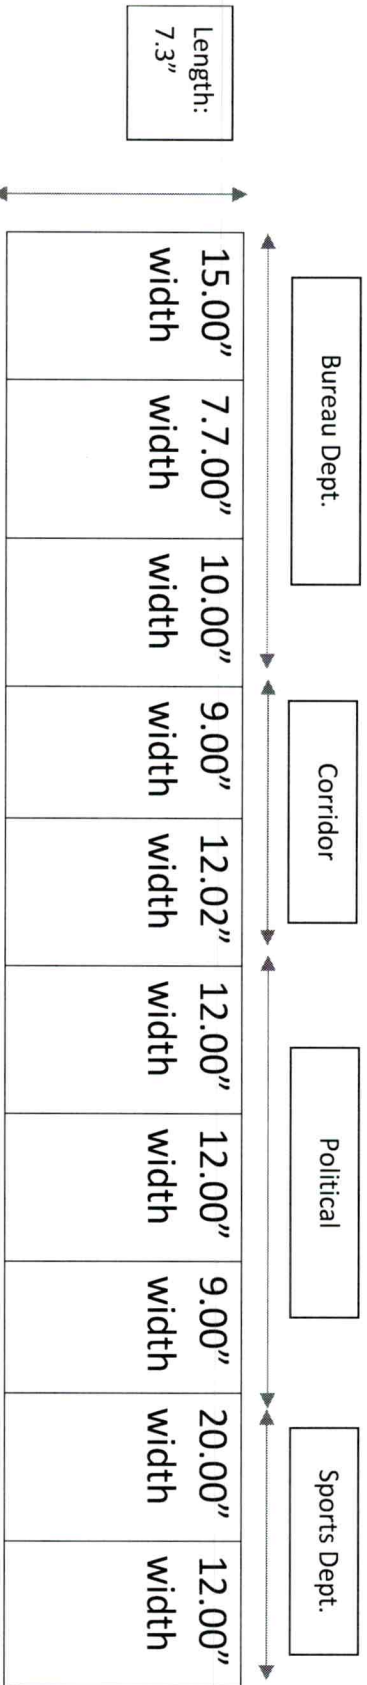

SPORTS SIDE

- Blinds : - White Color
- Sun Block Blinds