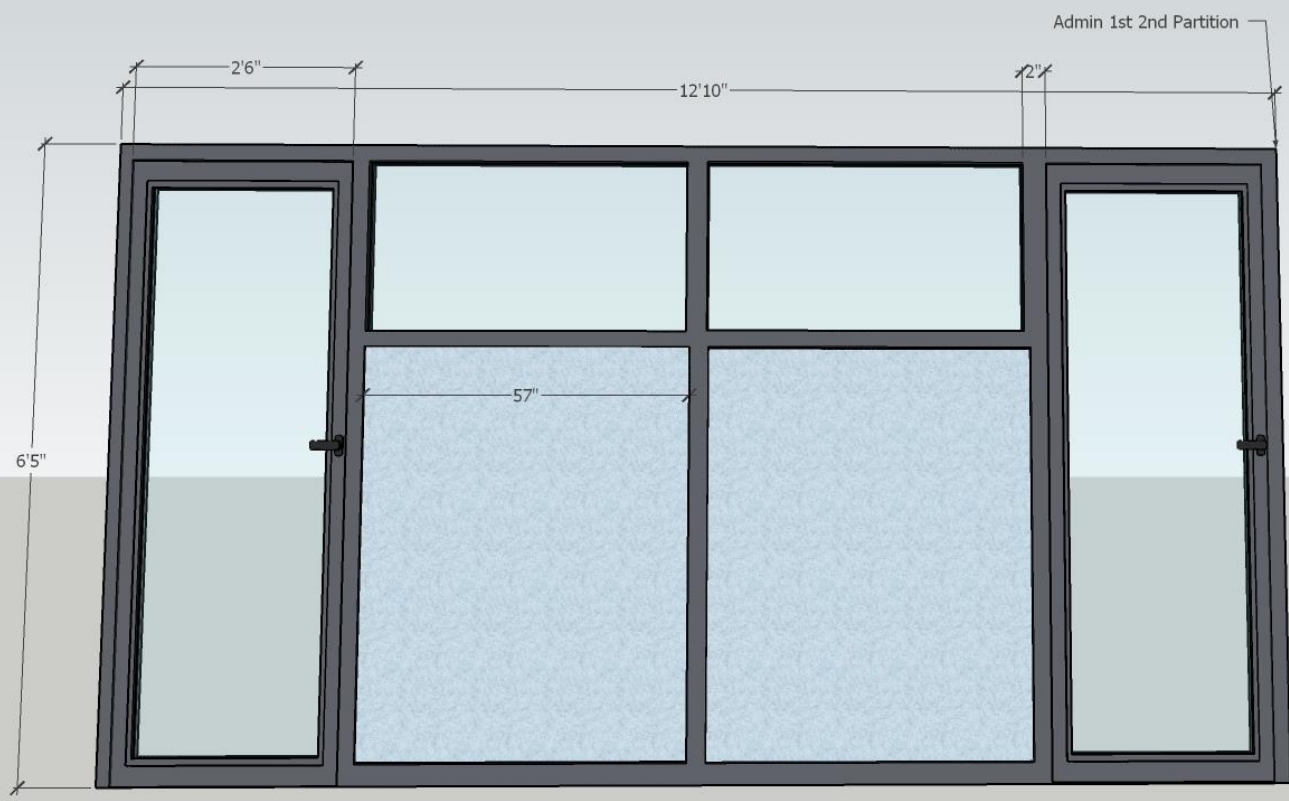

Reception

12'

3'6"

4'6"

45.3"

8'

Admin 2nd 2nd Partition