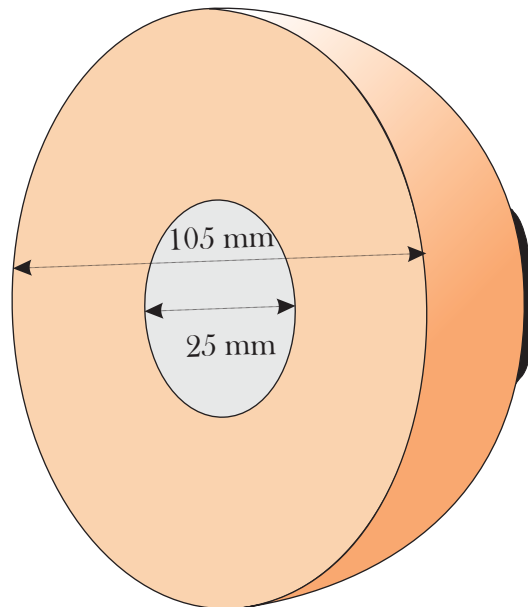

PVC Trawl floats

Engraved letter

Font : Arial black

Letter size :30mmx99.08mm

Depth: 5mm

Color:- Brown

Size:- 150x105x25mm

Cross Section