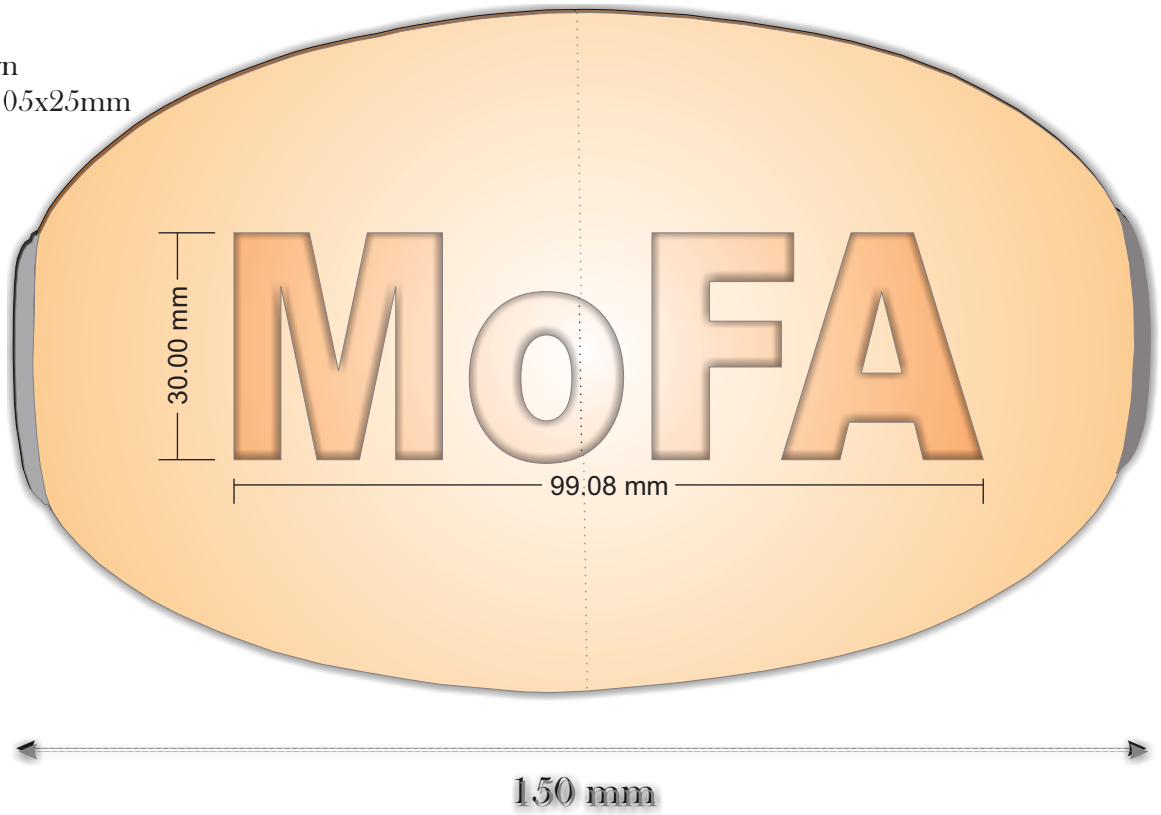

PVC Trawl floats

Engraved letter

Font : Arial black

Letter size :30mmx99.08mm

Depth: 5mm

Color:- Brown

Size:- 150x105x25mm

Cross Section