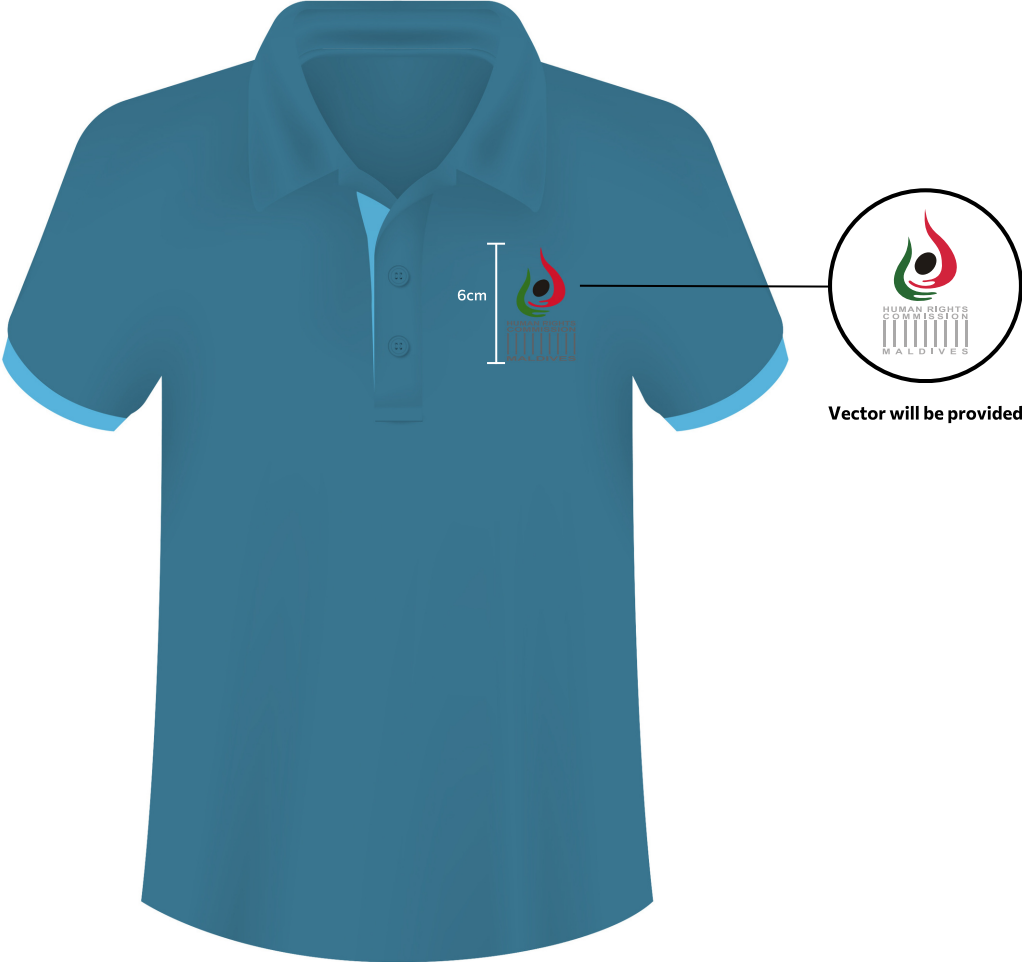

T Shirt color code details

Required Quantity - 39

Front logo size

Sleeve stripe size

Back text size and color

Typeface: Open Sans Bold

Color: #FFFFFF

Long sleeve shirt bottom logo size