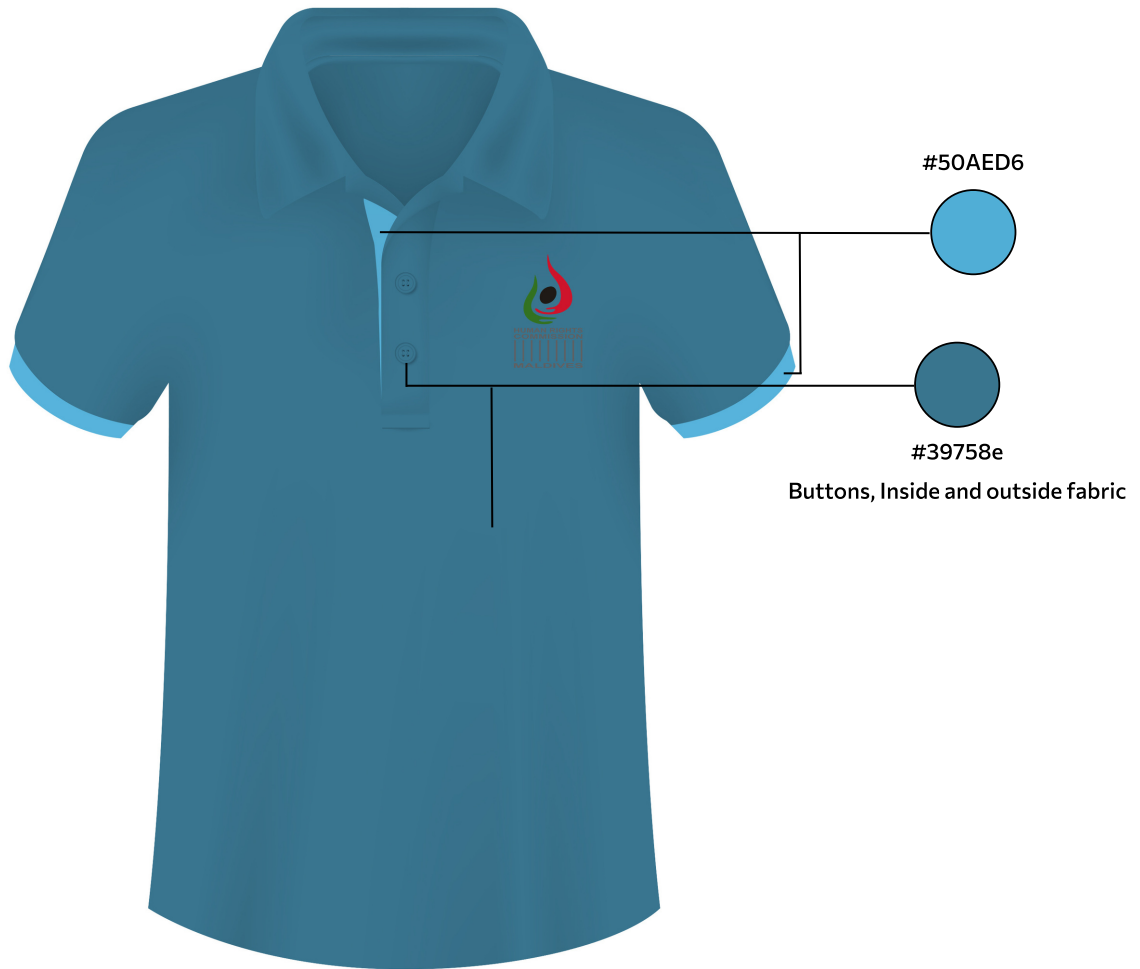

T Shirt color code details

Required Quantity - 39

Front logo size

Sleeve stripe size

Back text size and color

Typeface: Open Sans Bold

Color: #FFFFFF

Long sleeve shirt bottom logo size