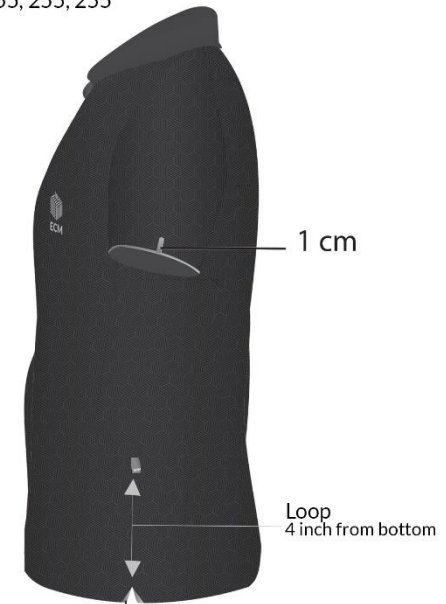

Colour Code (Black)

CMYK: 70, 64, 63, 64
RGB: 45, 45, 45
T-Shirt

CMYK: 74, 66, 66, 80
RGB: 21, 23, 22
Pattern & Collar

CMYK: 21.17, 21.45, 21.85, 0
RGB: 185, 185, 185
Logo, buttons, sleeve band, loop,
inner placket & website

CMYK: 0, 0, 0, 0
RGB: 255, 255, 255
website