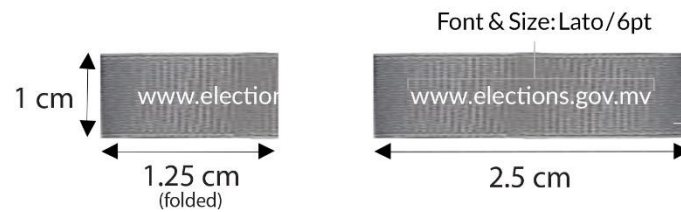

Colour Code (Black)

CMYK: 70, 64, 63, 64
RGB: 45, 45, 45
T-Shirt

CMYK: 74, 66, 66, 80
RGB: 21, 23, 22
Pattern & Collar

CMYK: 21.17, 21.45, 21.85, 0
RGB: 185, 185, 185
Logo, buttons, sleeve band, loop,
inner placket & website

CMYK: 0, 0, 0, 0
RGB: 255, 255, 255
website