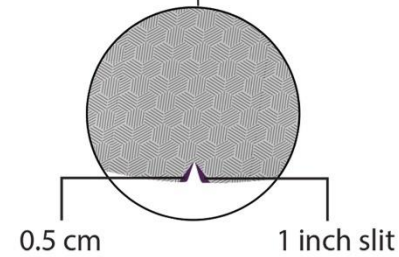

Colour Code (Dark Grey)

CMYK: 21.17, 21.45, 21.85, 0
 RGB: 185, 185, 185
 T-Shirt, Collar

CMYK: 10, 7, 8, 0
 RGB: 226, 226, 226
 Pattern & Website

CMYK: 65.33, 100, 16.5, 3.67
 RGB: 102, 45, 120
 Logo, buttons, sleeve band, loop & inner placket