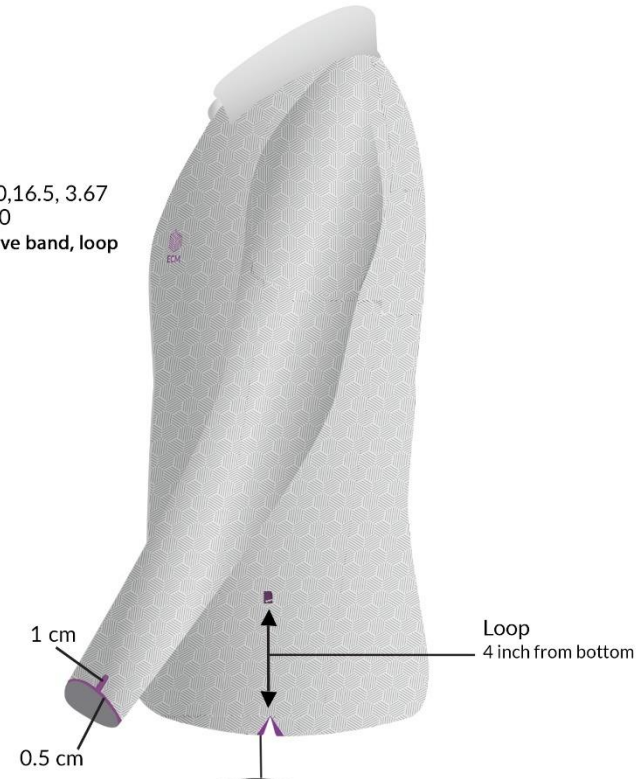

Colour Code (Light Grey)

CMYK: 10, 7, 8, 0
 RGB: 226, 226, 226
 T-Shirt, Collar & Website

CMYK: 21.17, 21.45, 21.85, 0
 RGB: 185, 185, 185
 Pattern

CMYK: 65.33, 100, 16.5, 3.67
 RGB: 102, 45, 120
 Logo, buttons, sleeve band, loop & inner placket