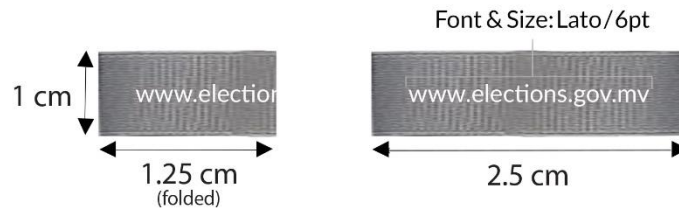

Colour Code (Black)

CMYK: 70, 64, 63, 64
RGB: 45, 45, 45
T-Shirt

CMYK: 74, 66, 66, 80
RGB: 21, 23, 22
Pattern & Collar

CMYK: 21.17, 21.45, 21.85, 0
RGB: 185, 185, 185
Logo, buttons, sleeve band, loop,
inner placket & website

CMYK: 0, 0, 0, 0
RGB: 255, 255, 255
website