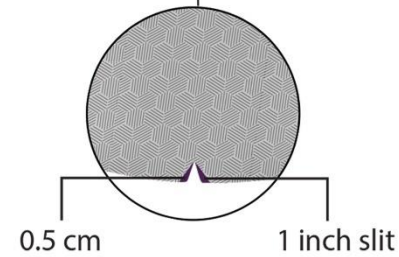

Colour Code (Light Grey)

CMYK: 10, 7, 8, 0
 RGB: 226, 226, 226
 T-Shirt, Collar & Website

CMYK: 21.17, 21.45, 21.85, 0
 RGB: 185, 185, 185
 Pattern

CMYK: 65.33, 100, 16.5, 3.67
 RGB: 102, 45, 120
 Logo, buttons, sleeve band, loop & inner placket