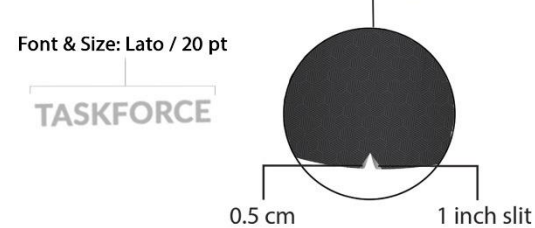

Colour Code (TASKFORCE)

CMYK: 70, 64, 63, 64
RGB: 45, 45, 45
T-Shirt

CMYK: 74, 66, 66, 80
RGB: 21, 23, 22
Pattern & Collar

CMYK: 21, 17, 21, 45, 21, 85, 0
RGB: 185, 185, 185
Logo, buttons, sleeve band, loop, inner placket, website & taskforce

CMYK: 0, 0, 0, 0
RGB: 255, 255, 255
website