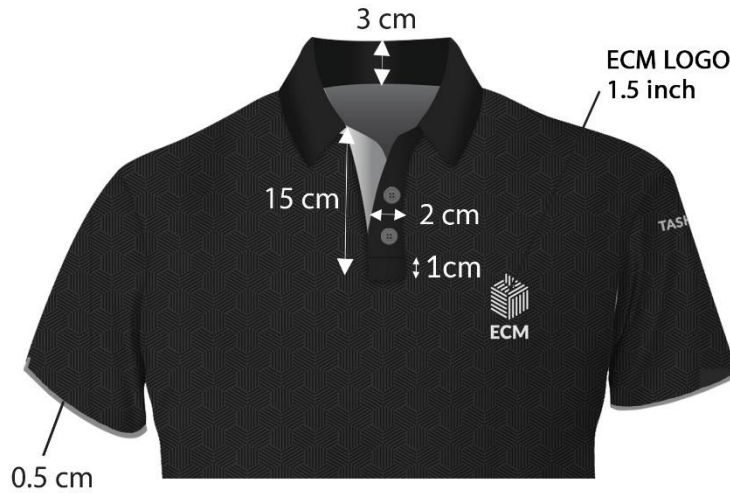

Colour Code (TASKFORCE)

CMYK: 70, 64, 63, 64
RGB: 45, 45, 45
T-Shirt

CMYK: 74, 66, 66, 80
RGB: 21, 23, 22
Pattern & Collar

CMYK: 21, 17, 21, 45, 21, 85, 0
RGB: 185, 185, 185
Logo, buttons, sleeve band, loop, inner placket, website & taskforce

CMYK: 0, 0, 0, 0
RGB: 255, 255, 255
website