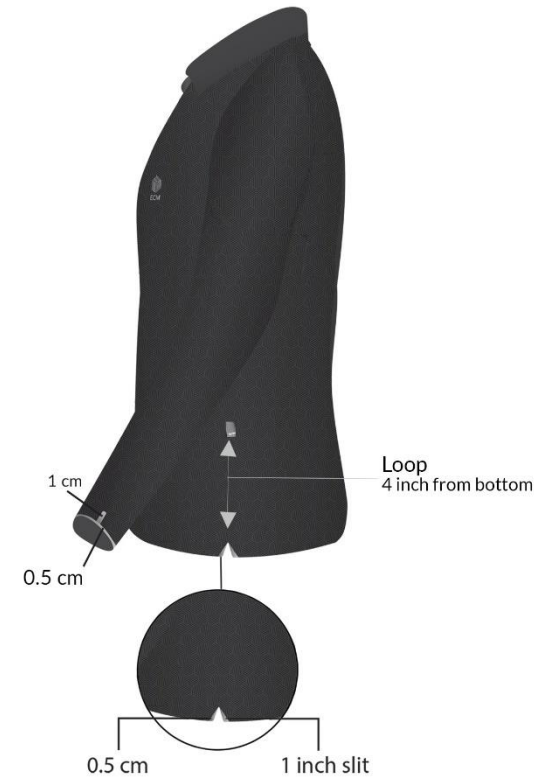

Colour Code (Black)

CMYK: 70, 64, 63, 64
RGB: 45, 45, 45
T-Shirt

CMYK: 74, 66, 66, 80
RGB: 21, 23, 22
Pattern & Collar

CMYK: 21.17, 21.45, 21.85, 0
RGB: 185, 185, 185
Logo, buttons, sleeve band, loop,
inner placket & website

CMYK: 0, 0, 0, 0
RGB: 255, 255, 255
website