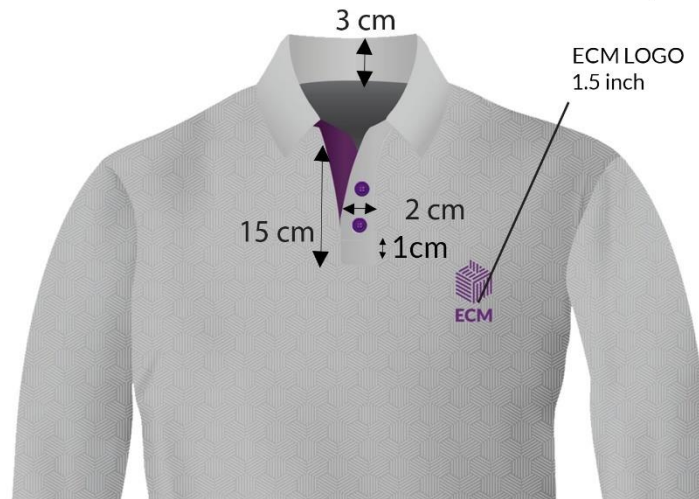

Polo T-Shirt Size (Unisex)	Size (inch)				Quantity					
	Width / Chest	Height length	Sleeve (short)	Sleeve (long)	Black (Short Sleeve)	Black (Long Sleeve)	Grey / Dark Grey (Short Sleeve)	Grey / Dark Grey (Long Sleeve)	Task force (Short Sleeve)	Task force (Long Sleeve)
XS	16	23	8.5	21	10	25	20	50	20	20
S	18	23.8	8.5	21	10	30	20	80	20	20
M	20	25.5	9	22	60	150	80	100	60	60
L	22	27	9	22	100	150	200	100	80	80
XL	24	27.9	9.5	22	80	110	85	80	70	70
2XL	26	30.7	9.5	23.5	30	60	55	50	40	40
3XL	28	31.4	10	23.5	35	50	60	20	10	10
Total					325	575	520	480	300	300
Total					2500					

Colour Code (Dark Grey)

CMYK: 21.17, 21.45, 21.85, 0
 RGB: 185, 185, 185
 T-Shirt, Collar

CMYK: 10, 7, 8, 0
 RGB: 226, 226, 226
 Pattern & Website

CMYK: 65.33,100,16.5, 3.67
 RGB: 102, 45, 120
 Logo, buttons, sleeve band, loop & inner placket