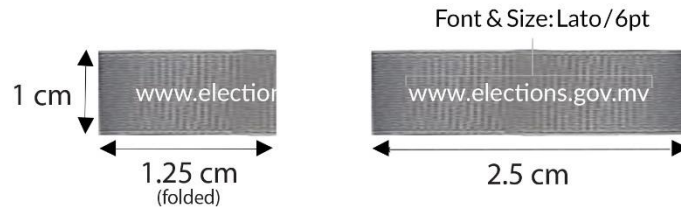

Colour Code (TASKFORCE)

CMYK: 70, 64, 63, 64
RGB: 45, 45, 45
T-Shirt

CMYK: 74, 66, 66, 80
RGB: 21, 23, 22
Pattern & Collar

CMYK: 21, 17, 21, 45, 21, 85, 0
RGB: 185, 185, 185
Logo, buttons, sleeve band, loop, inner placket, website & taskforce

CMYK: 0, 0, 0, 0
RGB: 255, 255, 255
website