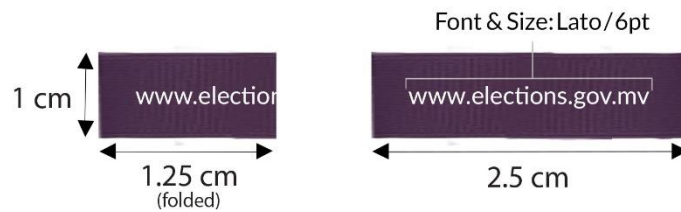

Colour Code (Light Grey)

CMYK: 10, 7, 8, 0
 RGB: 226, 226, 226
 T-Shirt, Collar & Website

CMYK: 21.17, 21.45, 21.85, 0
 RGB: 185, 185, 185
 Pattern

CMYK: 65.33, 100, 16.5, 3.67
 RGB: 102, 45, 120
 Logo, buttons, sleeve band, loop & inner placket