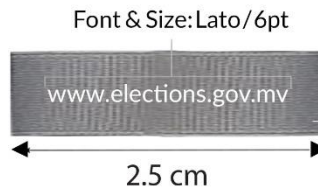

CMYK: 0, 0, 0, 0
 RGB: 255, 255, 255
 website

Colour Code (Black)

CMYK: 70, 64, 63, 64
 RGB: 45, 45, 45
 T-Shirt

CMYK: 74, 66, 66, 80
 RGB: 21, 23, 22
 Pattern & Collar

CMYK: 21.17, 21.45, 21.85, 0
 RGB: 185, 185, 185
 Logo, buttons, sleeve band, loop,
 inner placket & website

CMYK: 0, 0, 0, 0
 RGB: 255, 255, 255
 website

Colour Code (Taskforce)

CMYK: 70,64,63,64
 RGB:45, 45, 45
 T-Shirt

CMYK:74,66,66,80
 RGB: 21, 23, 22
 Pattern & Collar

CMYK: 21.17, 21.45, 21.85, 0
 RGB: 185, 185, 185
 Logo, buttons, sleeve band, loop,
 inner placket ,website & Taskforce

CMYK: 0, 0, 0, 0
 RGB: 255, 255, 255
 website

Colour Code (TASKFORCE)

CMYK: 70, 64, 63, 64
 RGB: 45, 45, 45
 T-Shirt

CMYK: 74, 66, 66, 80
 RGB: 21, 23, 22
 Pattern & Collar

CMYK: 21, 17, 21, 45, 21, 85, 0
 RGB: 185, 185, 185
 Logo, buttons, sleeve band, loop, inner placket, website & taskforce