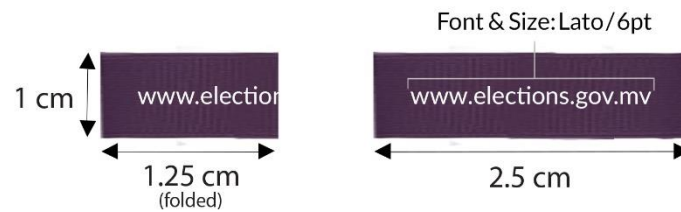

Colour Code (Light Grey)

CMYK: 10, 7, 8, 0
 RGB: 226, 226, 226
 T-Shirt, Collar & Website

CMYK: 21.17, 21.45, 21.85, 0
 RGB: 185, 185, 185
 Pattern

CMYK: 65.33, 100, 16.5, 3.67
 RGB: 102, 45, 120
 Logo, buttons, sleeve band, loop & inner placket

Colour Code (Black)

CMYK: 70, 64, 63, 64
 RGB: 45, 45, 45
 T-Shirt

CMYK: 74, 66, 66, 80
 RGB: 21, 23, 22
 Pattern & Collar

CMYK: 21.17, 21.45, 21.85, 0
 RGB: 185, 185, 185
 Logo, buttons, sleeve band, loop,
 inner placket & website