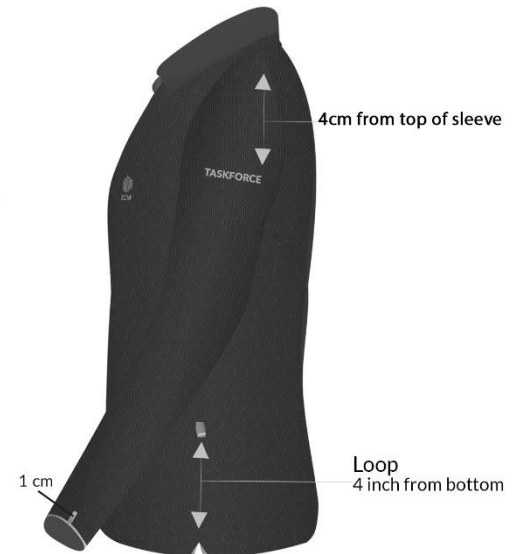

Colour Code (Taskforce)

CMYK: 70,64,63,64
RGB:45, 45, 45
T-Shirt

CMYK:74,66,66,80
RGB: 21, 23, 22
Pattern & Collar

CMYK: 21.17, 21.45, 21.85, 0
RGB: 185, 185, 185
Logo, buttons, sleeve band, loop,
inner placket ,website & Taskforce

CMYK: 0, 0, 0, 0
RGB: 255, 255, 255
website