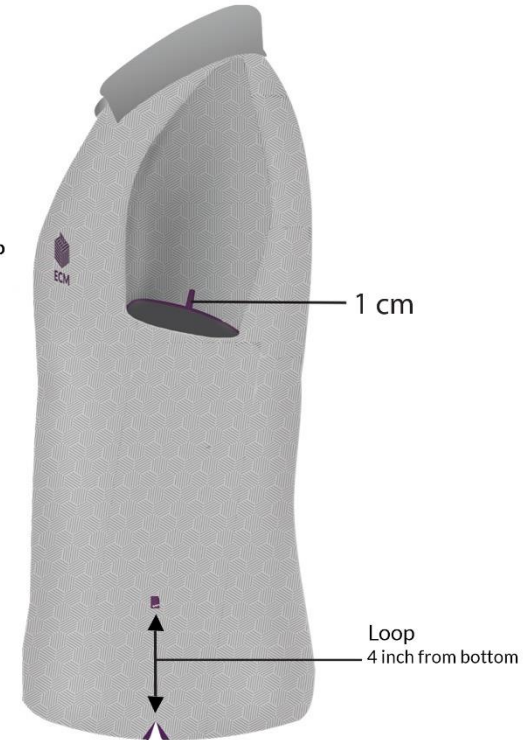

Colour Code (Dark Grey)

CMYK: 21.17, 21.45, 21.85, 0
 RGB: 185, 185, 185
 T-Shirt, Collar

CMYK: 10, 7, 8, 0
 RGB: 226, 226, 226
 Pattern & Website

CMYK: 65.33, 100, 16.5, 3.67
 RGB: 102, 45, 120
 Logo, buttons, sleeve band, loop & inner placket