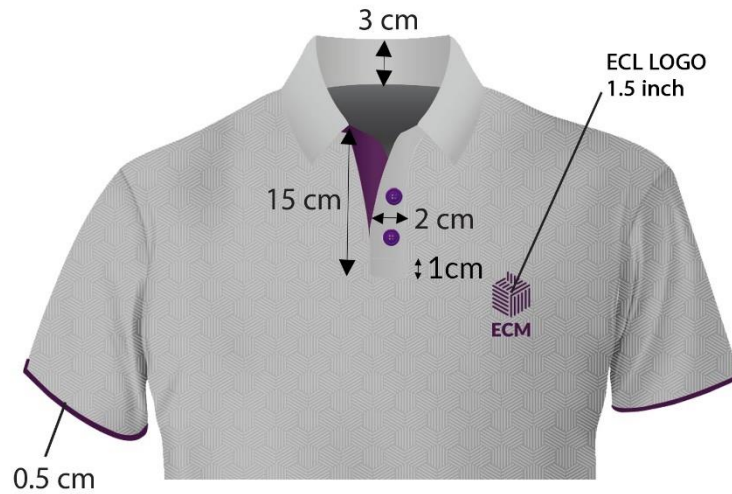

Colour Code (Dark Grey)

CMYK: 21.17, 21.45, 21.85, 0
 RGB: 185, 185, 185
 T-Shirt, Collar

CMYK: 10, 7, 8, 0
 RGB: 226, 226, 226
 Pattern & Website

CMYK: 65.33, 100, 16.5, 3.67
 RGB: 102, 45, 120
 Logo, buttons, sleeve band, loop & inner placket