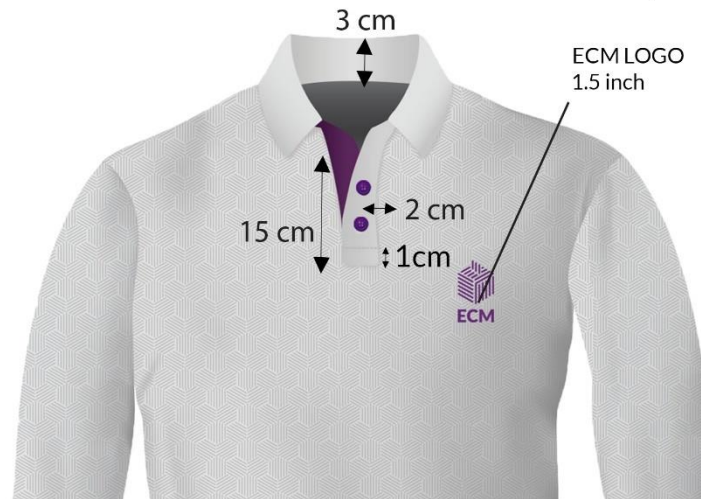

Colour Code (Light Grey)

CMYK: 10, 7, 8, 0
 RGB: 226, 226, 226
 T-Shirt, Collar & Website

CMYK: 21.17, 21.45, 21.85, 0
 RGB: 185, 185, 185
 Pattern

CMYK: 65.33, 100, 16.5, 3.67
 RGB: 102, 45, 120
 Logo, buttons, sleeve band, loop & inner placket