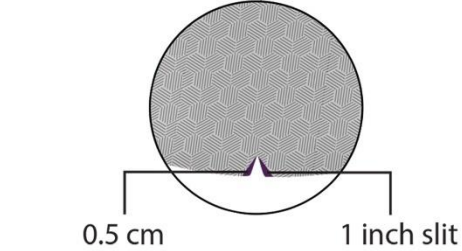

Colour Code (Light Grey)

CMYK: 10, 7, 8, 0
 RGB: 226, 226, 226
 T-Shirt, Collar & Website

CMYK: 21.17, 21.45, 21.85, 0
 RGB: 185, 185, 185
 Pattern

CMYK: 65.33, 100, 16.5, 3.67
 RGB: 102, 45, 120
 Logo, buttons, sleeve band, loop & inner placket