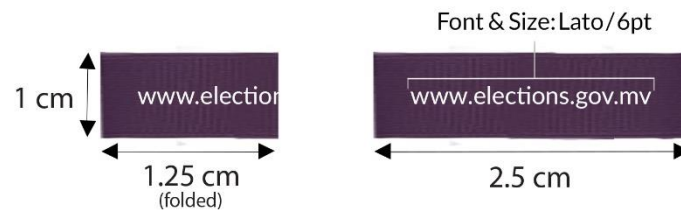

Polo T-Shirt Size (Unisex)	Size (inch)				Quantity					
	Width / Chest	Height length	Sleeve (short)	Sleeve (long)	Black (Short Sleeve)	Black (Long Sleeve)	Grey / Dark Grey (Short Sleeve)	Grey / Dark Grey (Long Sleeve)	Task force (Short Sleeve)	Task force (Long Sleeve)
XS	16	23	8.5	21	10	25	20	50	20	20
S	18	23.8	8.5	21	10	30	20	80	20	20
M	20	25.5	9	22	60	150	80	100	60	60
L	22	27	9	22	100	150	200	100	80	80
XL	24	27.9	9.5	22	80	110	85	80	70	70
2XL	26	30.7	9.5	23.5	30	60	55	50	40	40
3XL	28	31.4	10	23.5	35	50	60	20	10	10
Total					325	575	520	480	300	300
Total					2500					

Colour Code (Dark Grey)

CMYK: 21.17, 21.45, 21.85, 0
 RGB: 185, 185, 185
 T-Shirt, Collar

CMYK: 10, 7, 8, 0
 RGB: 226, 226, 226
 Pattern & Website

CMYK: 65.33,100,16.5, 3.67
 RGB: 102, 45, 120
 Logo, buttons, sleeve band, loop & inner placket