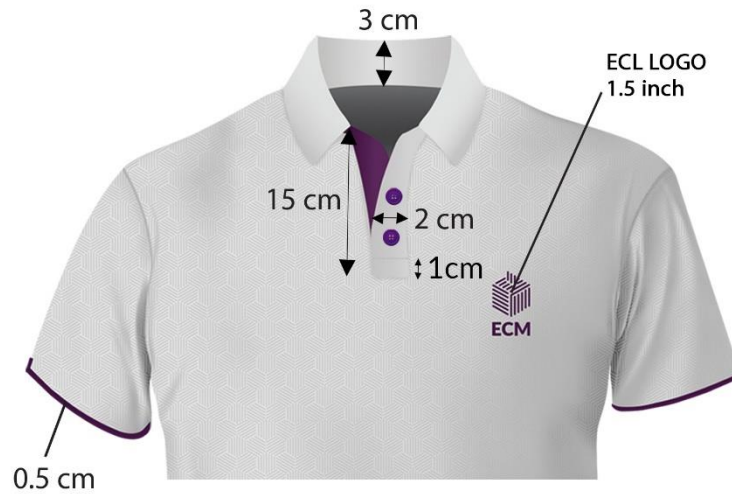

Colour Code (Light Grey)

CMYK: 10, 7, 8, 0
 RGB: 226, 226, 226
 T-Shirt, Collar & Website

CMYK: 21.17, 21.45, 21.85, 0
 RGB: 185, 185, 185
 Pattern

CMYK: 65.33, 100, 16.5, 3.67
 RGB: 102, 45, 120
 Logo, buttons, sleeve band, loop & inner placket