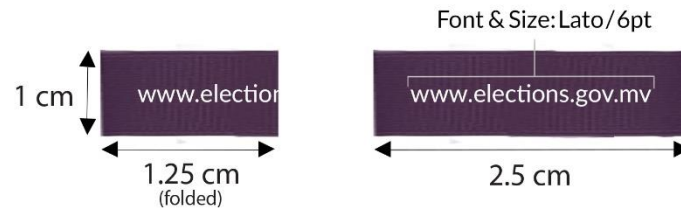

Colour Code (Dark Grey)

CMYK: 21.17, 21.45, 21.85, 0
 RGB: 185, 185, 185
 T-Shirt, Collar

CMYK: 10, 7, 8, 0
 RGB: 226, 226, 226
 Pattern & Website

CMYK: 65.33, 100, 16.5, 3.67
 RGB: 102, 45, 120
 Logo, buttons, sleeve band, loop & inner placket

Colour Code (Light Grey)

CMYK: 10, 7, 8, 0
 RGB: 226, 226, 226
 T-Shirt, Collar & Website

CMYK: 21.17, 21.45, 21.85, 0
 RGB: 185, 185, 185
 Pattern

CMYK: 65.33, 100, 16.5, 3.67
 RGB: 102, 45, 120
 Logo, buttons, sleeve band, loop & inner placket