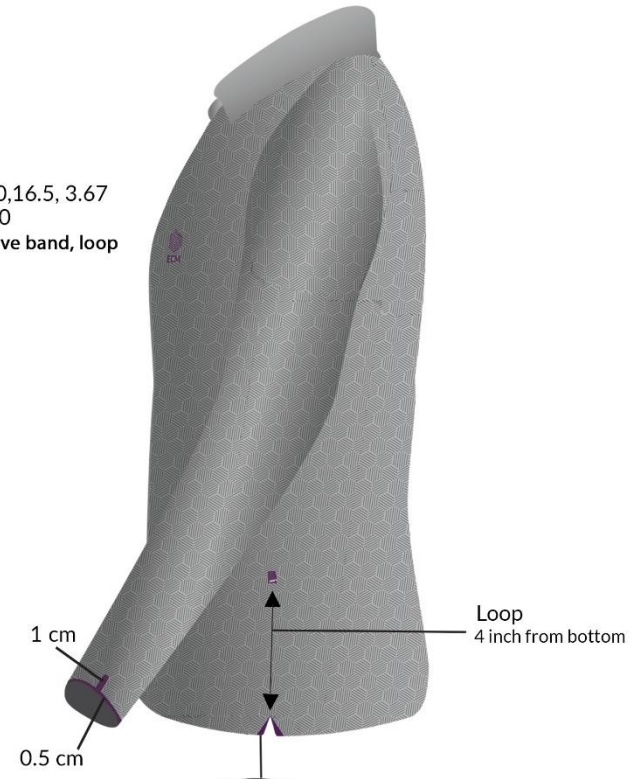

Colour Code (Dark Grey)

CMYK: 21.17, 21.45, 21.85, 0
 RGB: 185, 185, 185
 T-Shirt, Collar

CMYK: 10, 7, 8, 0
 RGB: 226, 226, 226
 Pattern & Website

CMYK: 65.33,100,16.5, 3.67
 RGB: 102, 45, 120
 Logo, buttons, sleeve band, loop & inner placket