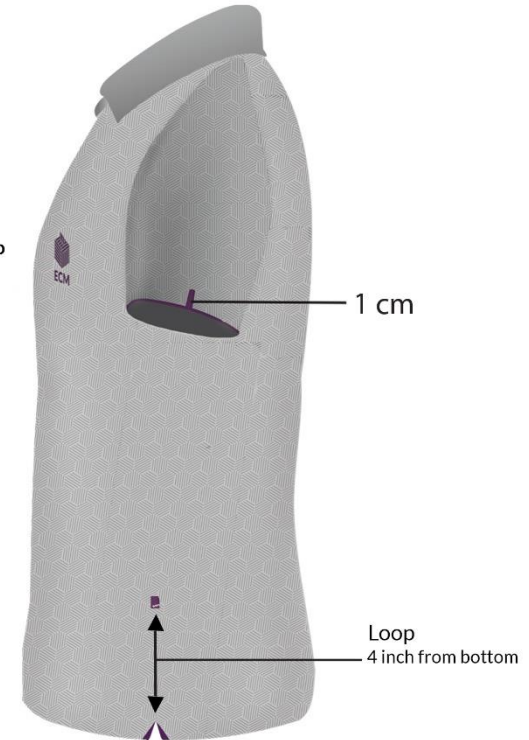

Colour Code (Light Grey)

CMYK: 10, 7, 8, 0
 RGB: 226, 226, 226
 T-Shirt, Collar & Website

CMYK: 21.17, 21.45, 21.85, 0
 RGB: 185, 185, 185
 Pattern

CMYK: 65.33, 100, 16.5, 3.67
 RGB: 102, 45, 120
 Logo, buttons, sleeve band, loop & inner placket