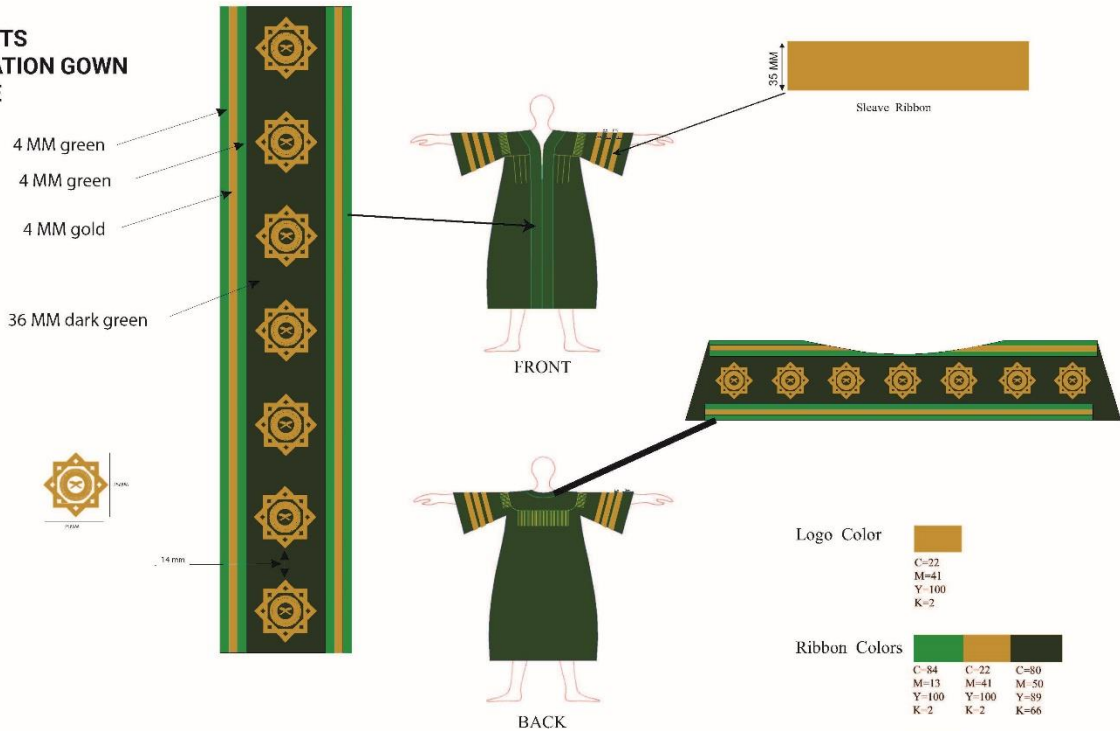

# IUM GRADUATION CAP

**Cap Size Range:**

- 52cm-55cm /20in. - 21.5in. (S)
- 56cm - 59cm /22in. - 23.5in.(M)
- 60cm - 63cm /24in.-25in.(L)
- 64cm - 67cm /25.1in.-26.3in.(XL)

COLOR CODE: BLACK : #000000

**PHD  
 STUDENTS  
 GRADUATION GOWN  
 SAMPLE**

QUANTITY	
SIZE	QUANTITY
XS (Extra Small)	3
S (Small)	5
M (Medium)	7
L (Large)	3
XL (Extra Large)	2
<b>TOTAL</b>	<b>20</b>

**PHD  
 STUDENTS  
 GRADUATION GOWN  
 SAMPLE**

Logo Color

C=22
M=41
Y=100
K=2

Ribbon Colors

### Logo Color

C=22  
M=41  
Y=100  
K=2