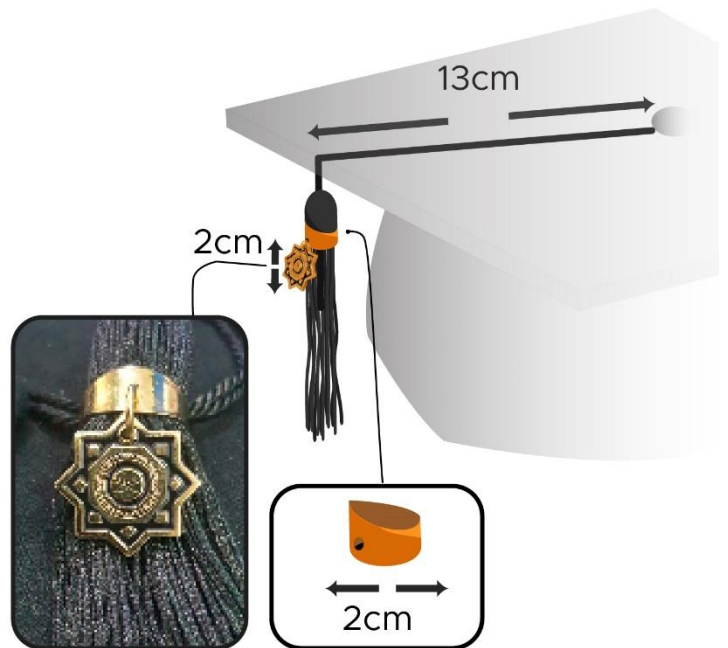

# IUM GRADUATION CAP

**Cap Size Range:**

- 52cm-55cm /20in. - 21.5in. (S)
- 56cm - 59cm /22in. - 23.5in.(M)
- 60cm - 63cm /24in.-25in.(L)
- 64cm - 67cm /25.1in.-26.3in.(XL)

COLOR CODE: BLACK : #000000

**PHD  
 STUDENTS  
 GRADUATION GOWN  
 SAMPLE**