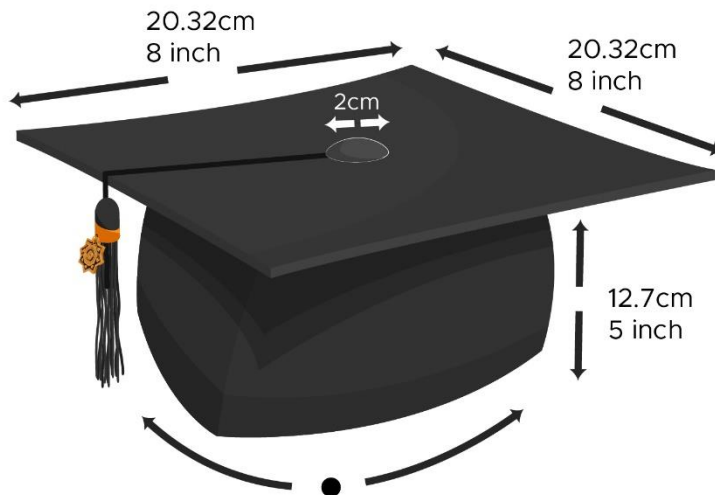

# IUM GRADUATION CAP

**Cap Size Range:**

- 52cm-55cm /20in. - 21.5in. (S)
- 56cm - 59cm /22in. - 23.5in.(M)
- 60cm - 63cm /24in.-25in.(L)
- 64cm - 67cm /25.1in.-26.3in.(XL)

COLOR CODE: BLACK : #000000

**PHD  
 STUDENTS  
 GRADUATION GOWN  
 SAMPLE**