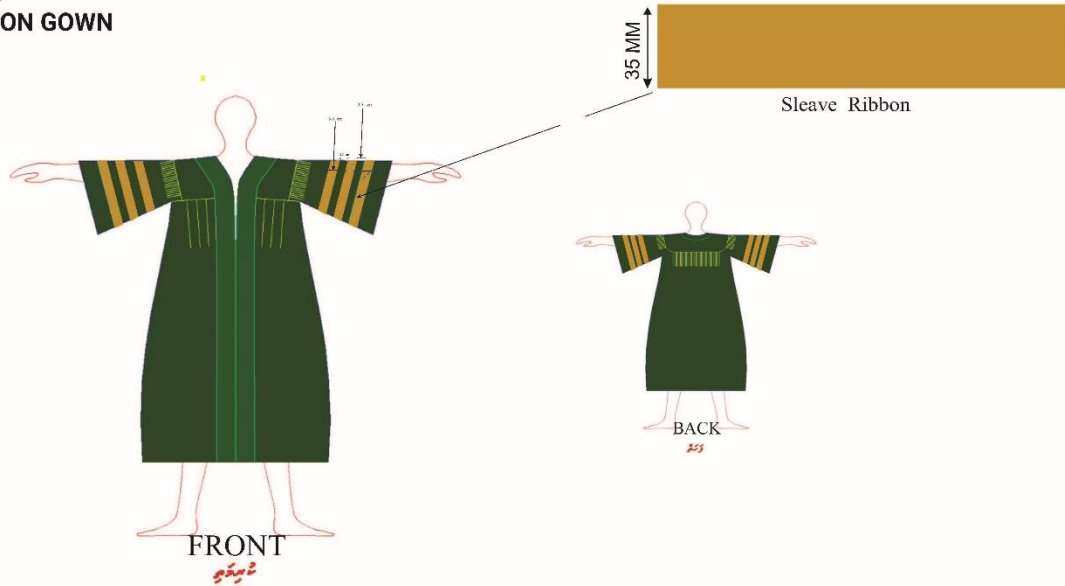

# IUM GRADUATION CAP

**Cap Size Range:**

- 52cm-55cm /20in. - 21.5in. (S)
- 56cm - 59cm /22in. - 23.5in.(M)
- 60cm - 63cm /24in.-25in.(L)
- 64cm - 67cm /25.1in.-26.3in.(XL)

COLOR CODE: BLACK : #000000

**PHD  
 STUDENTS  
 GRADUATION GOWN  
 SAMPLE**