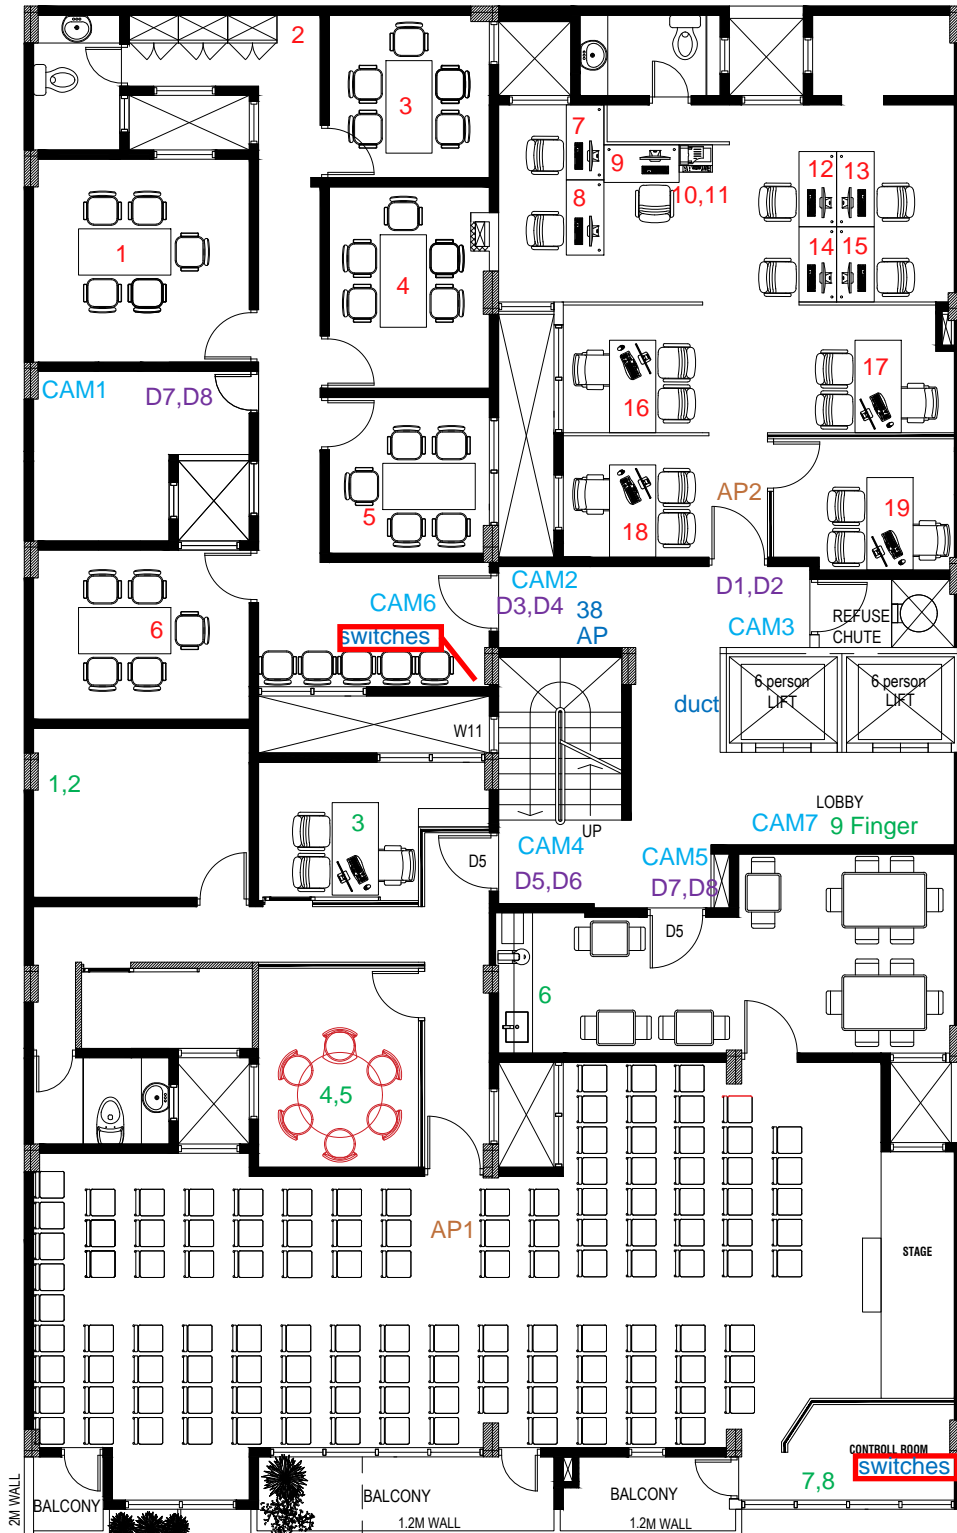

Network point Side A: 29
 Network point Side B: 28
 Camera points: 9
 Door Locks: 10
 AP: 2

LEGEND	
	MASONRY WALL
	DRY WALL
	WORKSTATION SEPARATOR
	GLASS WALL

Network point Side A: 33
 Network point Side B: 43
 Camera points: 16
 Door Locks: 8
 AP: 3

LEGEND	
	MASONRY WALL
	DRY WALL
	WORKSTATION SEPARATOR
	GLASS WALL

Network point Side A: 19
 Network point Side B: 9
 Camera points: 7
 Door Locks: 8
 AP: 2

LEGEND	
	MASONRY WALL
	DRY WALL
	WORKSTATION SEPARATOR
	GLASS WALL

Network point Side A: 20

Network point Side B: 14

Camera points: 5

Door Locks: 8

AP: 3

LEGEND	
	MASONRY WALL
	DRY WALL
	WORKSTATION SEPARATOR
	GLASS WALL