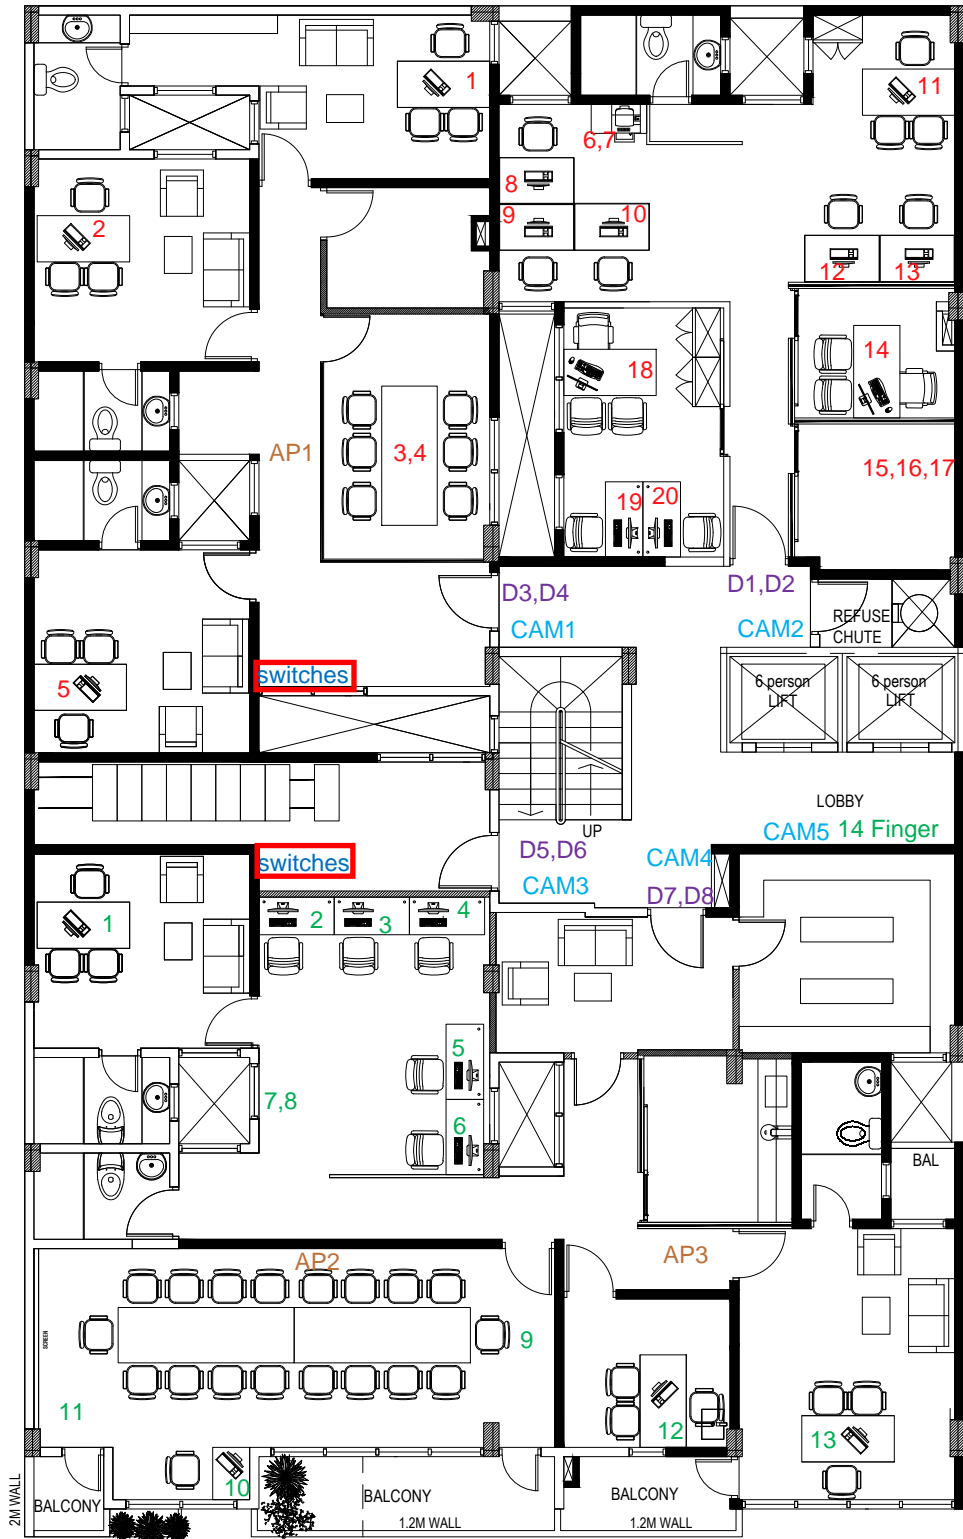

Network point Side A: 29
 Network point Side B: 28
 Camera points: 9
 Door Locks: 10
 AP: 2

LEGEND	
	MASONRY WALL
	DRY WALL
	WORKSTATION SEPARATOR
	GLASS WALL

Network point Side A: 33
 Network point Side B: 43
 Camera points: 16
 Door Locks: 8
 AP: 3

LEGEND	
	MASONRY WALL
	DRY WALL
	WORKSTATION SEPARATOR
	GLASS WALL

Network point Side A: 19
 Network point Side B: 9
 Camera points: 7
 Door Locks: 8
 AP: 2

LEGEND	
	MASONRY WALL
	DRY WALL
	WORKSTATION SEPARATOR
	GLASS WALL

Network point Side A: 20

Network point Side B: 14

Camera points: 5

Door Locks: 8

AP: 3

LEGEND	
	MASONRY WALL
	DRY WALL
	WORKSTATION SEPARATOR
	GLASS WALL