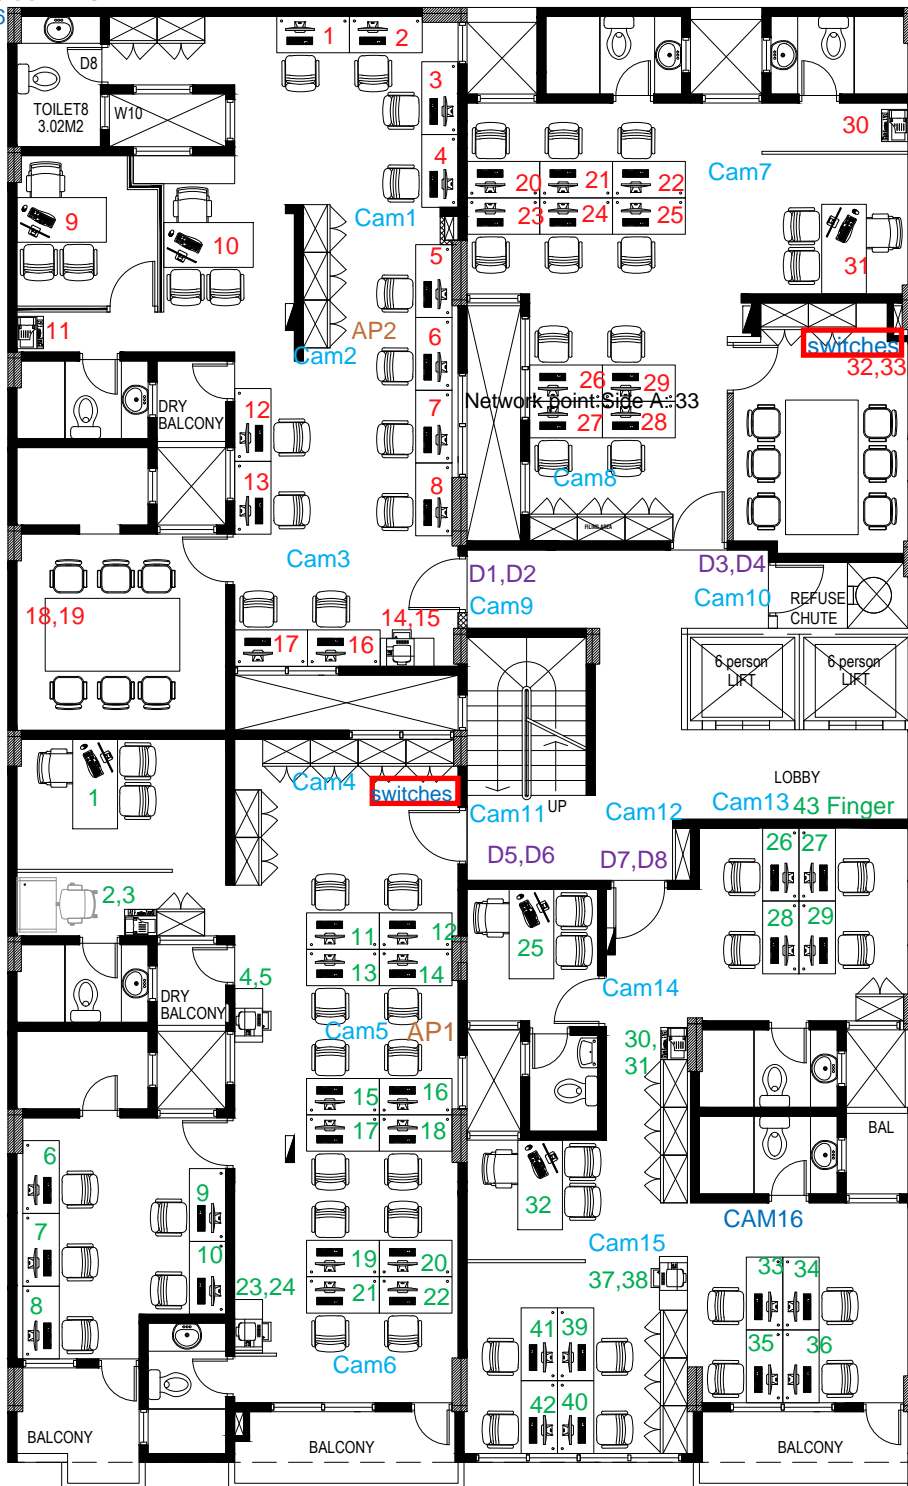

Network point Side A: 29
 Network point Side B: 28
 Camera points: 9
 Door Locks: 10
 AP: 2

LEGEND	
	MASONRY WALL
	DRY WALL
	WORKSTATION SEPARATOR
	GLASS WALL

Network point Side A: 33
 Network point Side B: 43
 Camera points: 16
 Door Locks: 8
 AP: 3

LEGEND	
	MASONRY WALL
	DRY WALL
	WORKSTATION SEPARATOR
	GLASS WALL

Network point Side A: 19
 Network point Side B: 9
 Camera points: 7
 Door Locks: 8
 AP: 2

LEGEND	
	MASONRY WALL
	DRY WALL
	WORKSTATION SEPARATOR
	GLASS WALL

Network point Side A: 20

Network point Side B: 14

Camera points: 5

Door Locks: 8

AP: 3

LEGEND	
	MASONRY WALL
	DRY WALL
	WORKSTATION SEPARATOR
	GLASS WALL