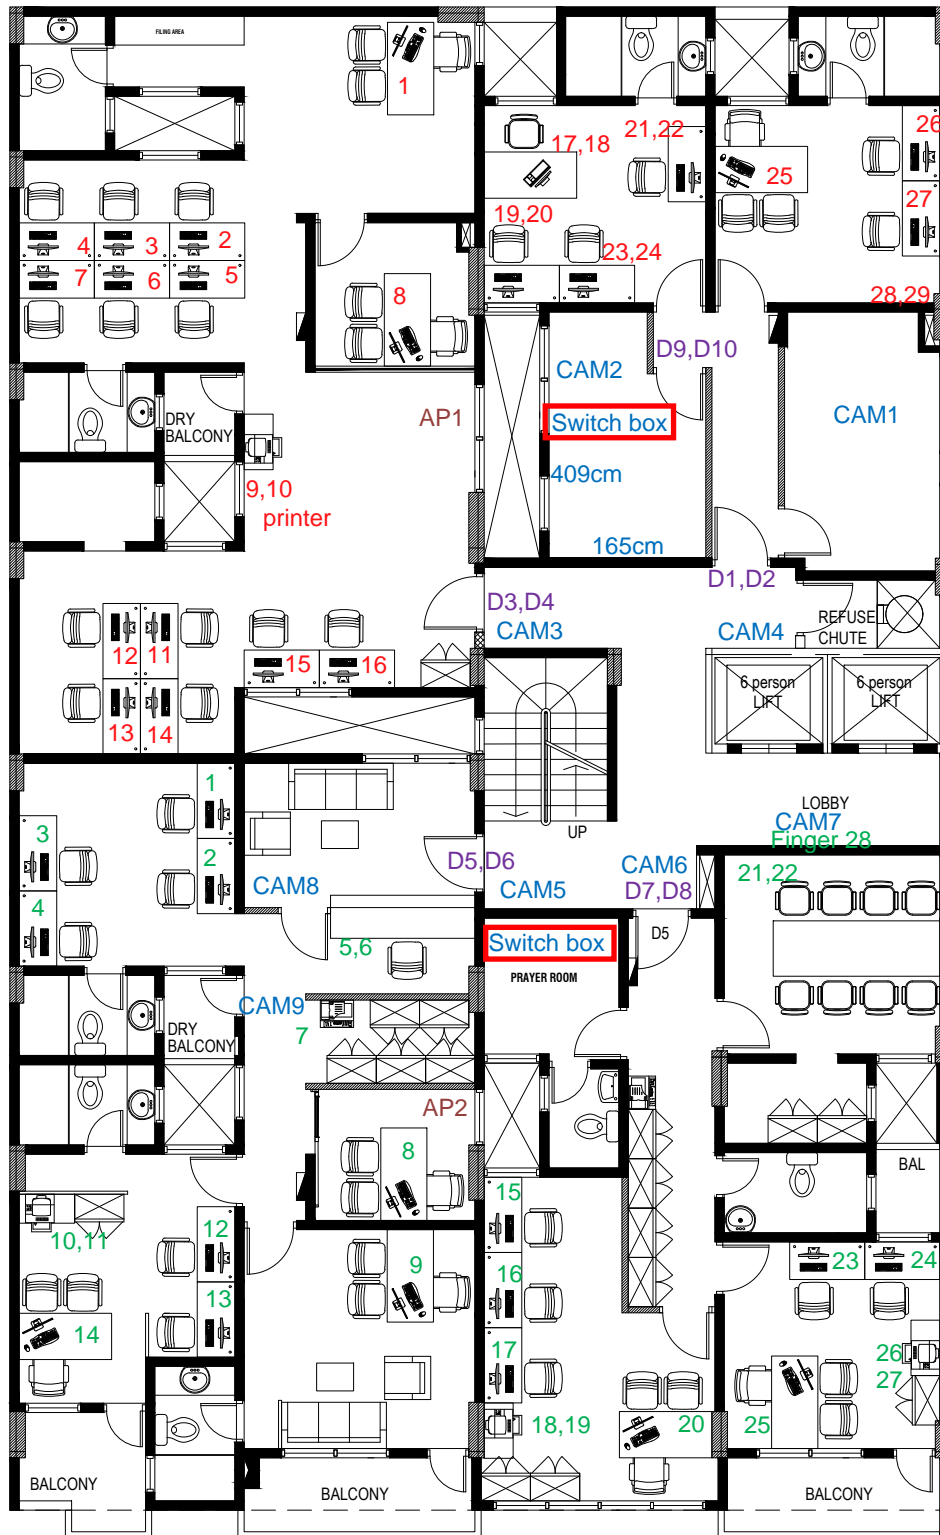

Network point Side A: 29
 Network point Side B: 28
 Camera points: 9
 Door Locks: 10
 AP: 2

LEGEND	
	MASONRY WALL
	DRY WALL
	WORKSTATION SEPARATOR
	GLASS WALL

Network point Side A: 33
 Network point Side B: 43
 Camera points: 16
 Door Locks: 8
 AP: 3

LEGEND	
	MASONRY WALL
	DRY WALL
	WORKSTATION SEPARATOR
	GLASS WALL

Network point Side A: 19
 Network point Side B: 9
 Camera points: 7
 Door Locks: 8
 AP: 2

LEGEND	
	MASONRY WALL
	DRY WALL
	WORKSTATION SEPARATOR
	GLASS WALL

Network point Side A: 20

Network point Side B: 14

Camera points: 5

Door Locks: 8

AP: 3

LEGEND	
	MASONRY WALL
	DRY WALL
	WORKSTATION SEPARATOR
	GLASS WALL