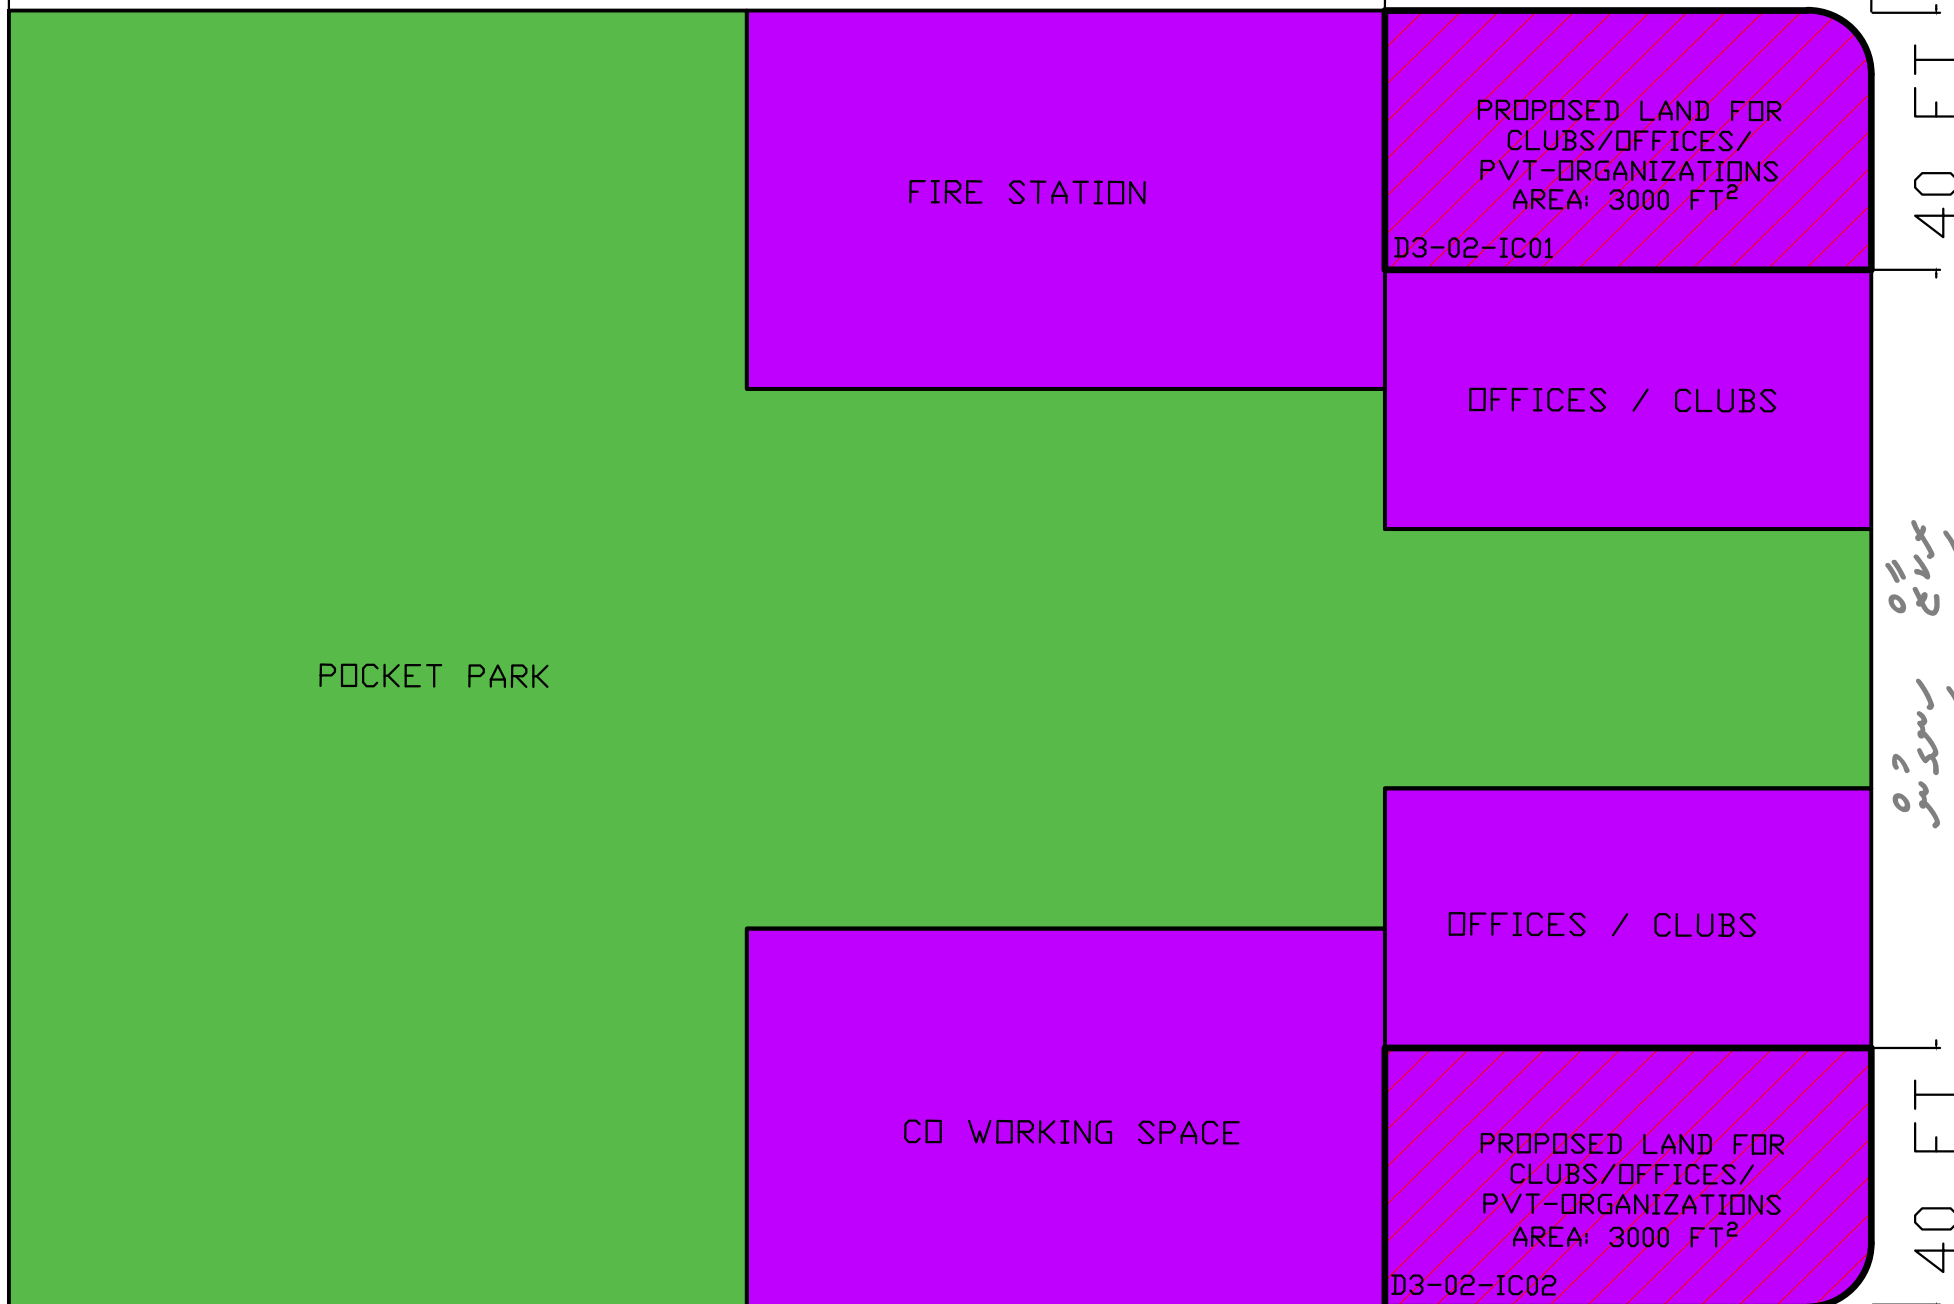

ދިވެހިސަރުކާރުގެ ގެޒެޓް

AHMADHEE MAGU

75 FT

FIVEROSE	BEAUTY SKY
RIKAAZ	NEEL
PURPLE	VENUS
PLEASURE	KOKAA
FASHUVI	CASTLE

ދިވެހިސަރުކާރުގެ ގެޒެޓް  
RIKAAZ HIN'GUN

ދިވެހިސަރުކާރުގެ ގެޒެޓް

MASVERI HIN'GUN

75 FT

SITE PLAN  
SCALE = NTS

SECRETARIAT of the SOUTH MILADHUNMADULU KENDHIKULHUDHOO COUNCIL

PROJECT:  
PROPOSED LAND FOR CLUBS / OFFICES / PRIVATE ORGANIZATIONS

SCALE: NTS

DATE: FEBRUARY 2023

A01