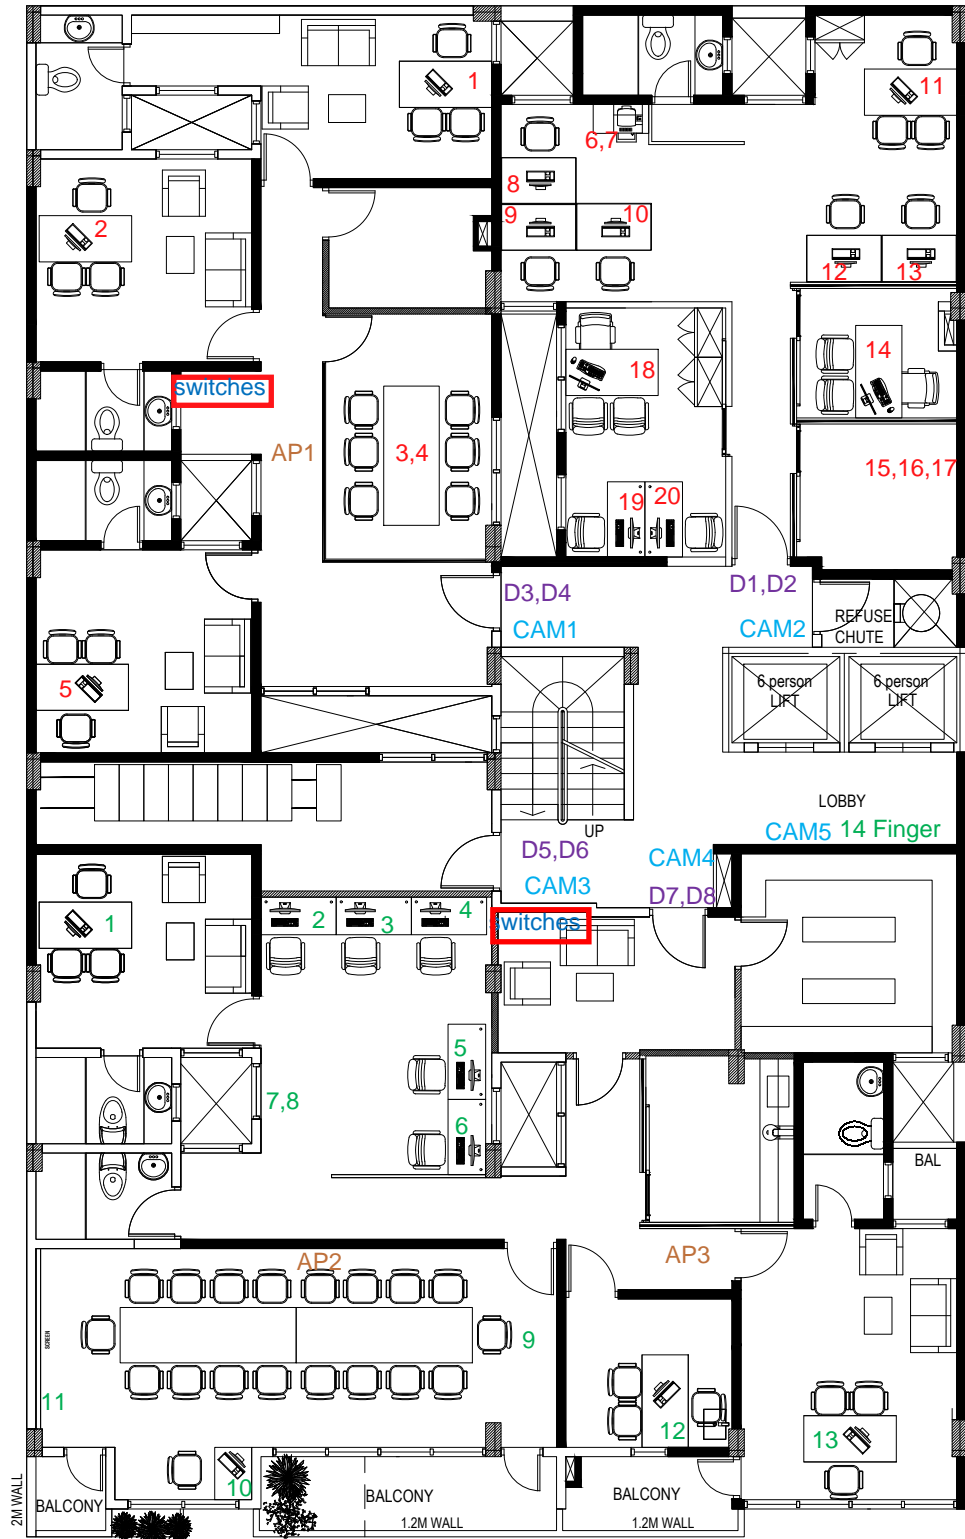

7th Floor

Network point Side A: 29
 Network point Side B: 28
 Camera points: 9
 Door Locks: 10
 AP: 2

LEGEND	
	MASONRY WALL
	DRY WALL
	WORKSTATION SEPARATOR
	GLASS WALL

8th Floor

Network point Side A: 33
 Network point Side B: 43
 Camera points: 16
 Door Locks: 8
 AP: 3

LEGEND	
	MASONRY WALL
	DRY WALL
	WORKSTATION SEPARATOR
	GLASS WALL

9th Floor

Network point Side A: 19
 Network point Side B: 9
 Camera points: 7
 Door Locks: 10
 AP: 2

LEGEND	
	MASONRY WALL
	DRY WALL
	WORKSTATION SEPARATOR
	GLASS WALL

10th Floor

Network point Side A: 20

Network point Side B: 14

Camera points: 5

Door Locks: 8

AP: 3

LEGEND	
	MASONRY WALL
	DRY WALL
	WORKSTATION SEPARATOR
	GLASS WALL