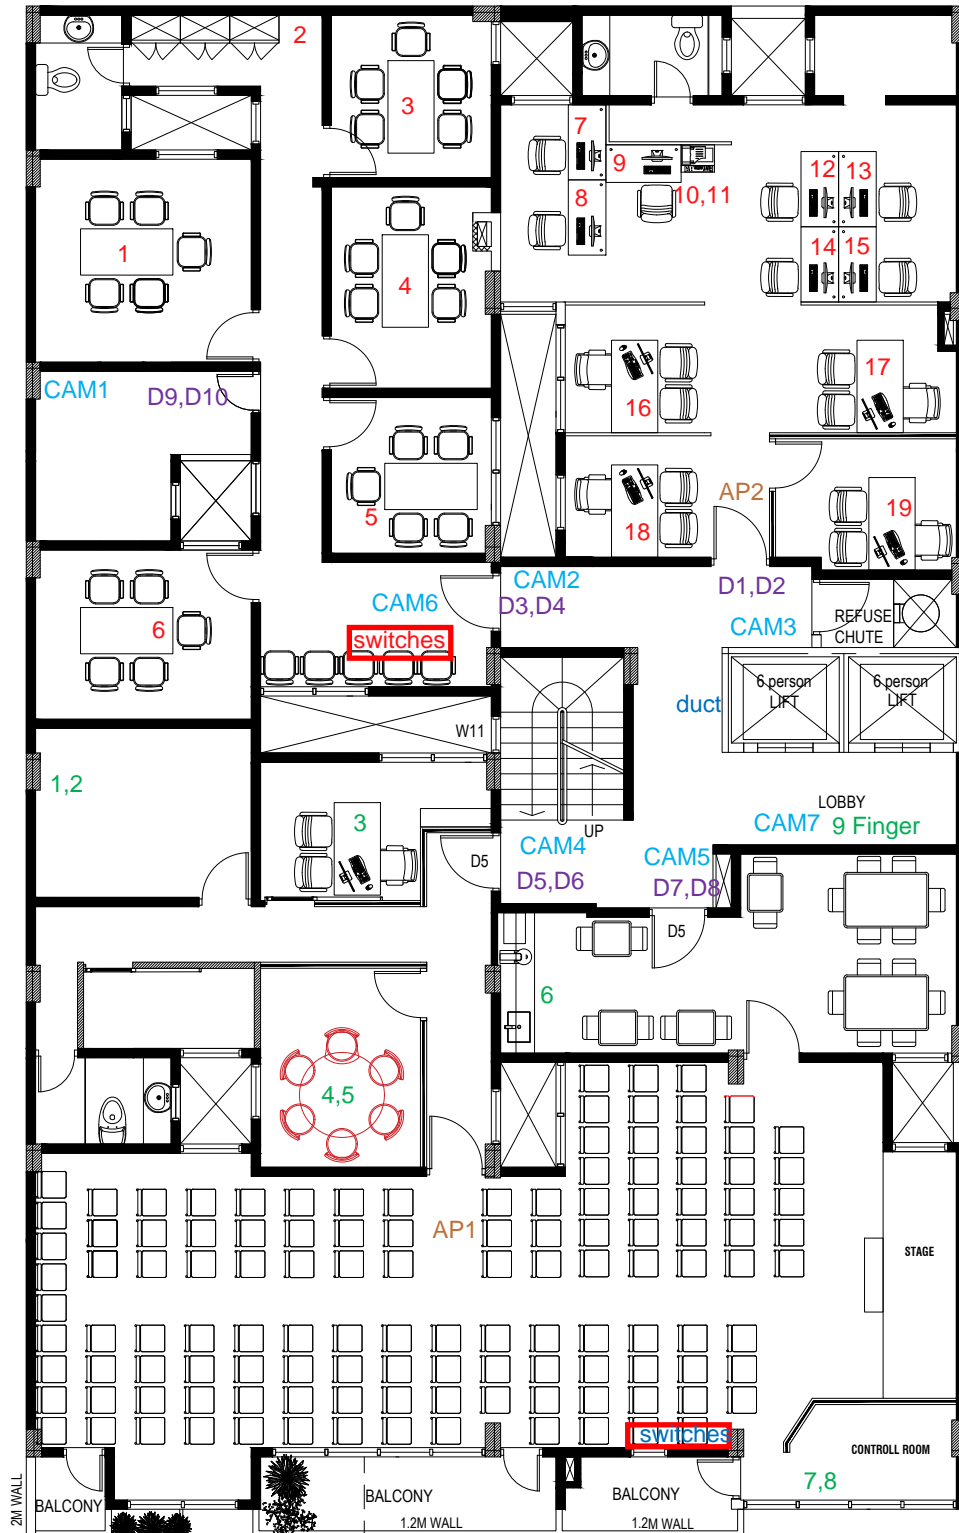

7th Floor

Network point Side A: 29
 Network point Side B: 28
 Camera points: 9
 Door Locks: 10
 AP: 2

LEGEND	
	MASONRY WALL
	DRY WALL
	WORKSTATION SEPARATOR
	GLASS WALL

8th Floor

Network point Side A: 33
 Network point Side B: 43
 Camera points: 16
 Door Locks: 8
 AP: 3

LEGEND	
	MASONRY WALL
	DRY WALL
	WORKSTATION SEPARATOR
	GLASS WALL

9th Floor

Network point Side A: 19
 Network point Side B: 9
 Camera points: 7
 Door Locks: 10
 AP: 2

LEGEND	
	MASONRY WALL
	DRY WALL
	WORKSTATION SEPARATOR
	GLASS WALL

10th Floor

Network point Side A: 20

Network point Side B: 14

Camera points: 5

Door Locks: 8

AP: 3

LEGEND	
	MASONRY WALL
	DRY WALL
	WORKSTATION SEPARATOR
	GLASS WALL