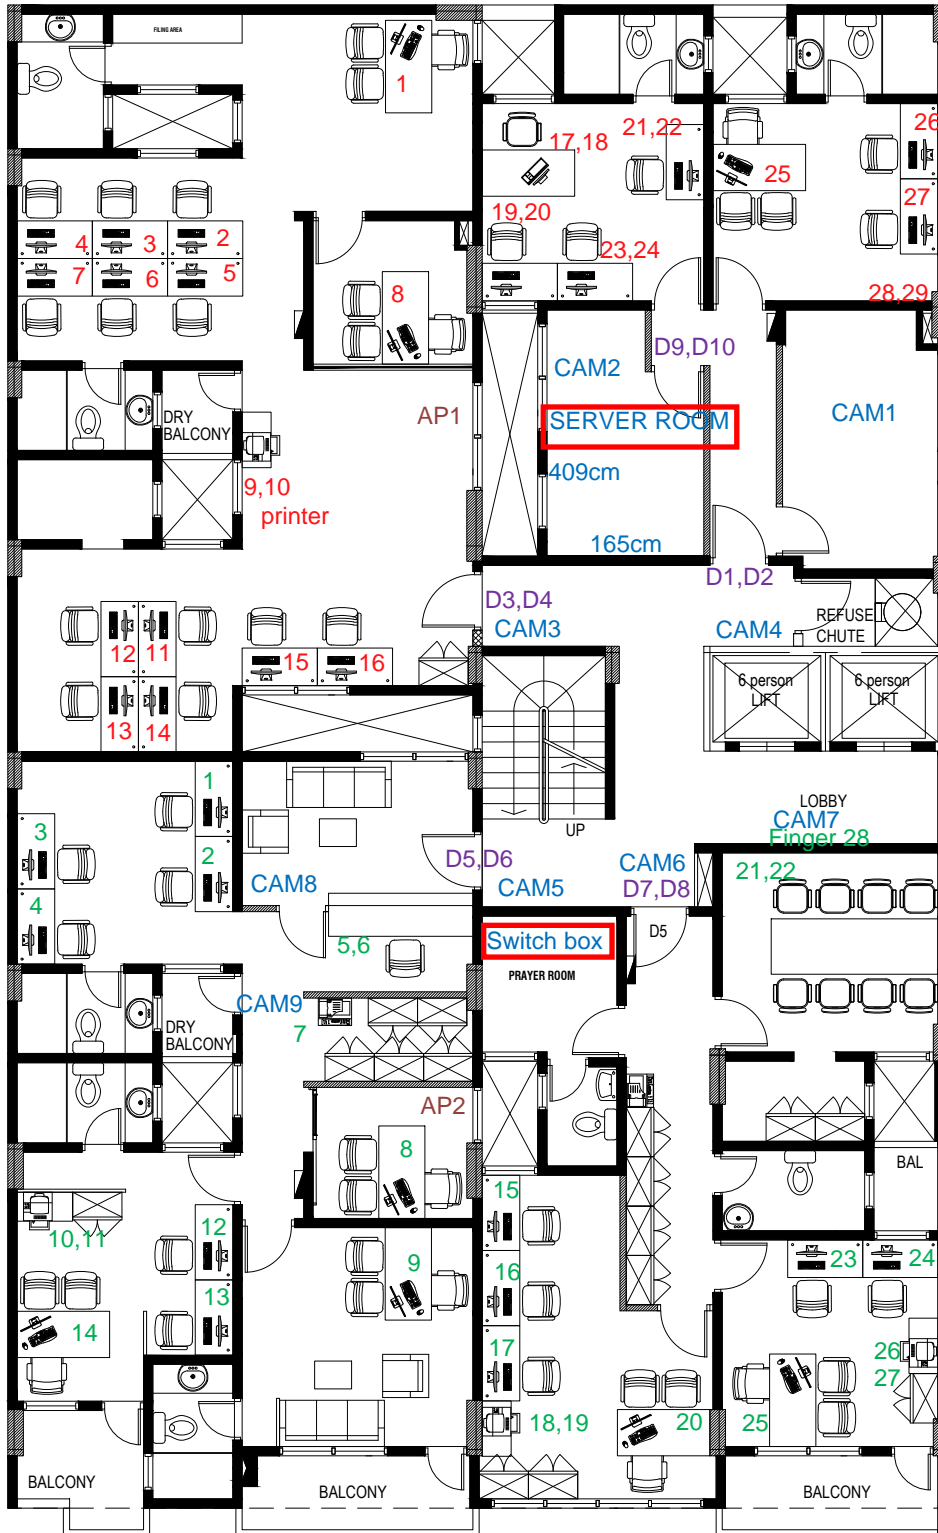

7th Floor

Network point Side A: 29
 Network point Side B: 28
 Camera points: 9
 Door Locks: 10
 AP: 2

LEGEND	
	MASONRY WALL
	DRY WALL
	WORKSTATION SEPARATOR
	GLASS WALL

8th Floor

Network point Side A: 33
 Network point Side B: 43
 Camera points: 16
 Door Locks: 8
 AP: 3

LEGEND	
	MASONRY WALL
	DRY WALL
	WORKSTATION SEPARATOR
	GLASS WALL

9th Floor

Network point Side A: 19
 Network point Side B: 9
 Camera points: 7
 Door Locks: 10
 AP: 2

LEGEND	
	MASONRY WALL
	DRY WALL
	WORKSTATION SEPARATOR
	GLASS WALL

10th Floor

Network point Side A: 20

Network point Side B: 14

Camera points: 5

Door Locks: 8

AP: 3

LEGEND	
	MASONRY WALL
	DRY WALL
	WORKSTATION SEPARATOR
	GLASS WALL