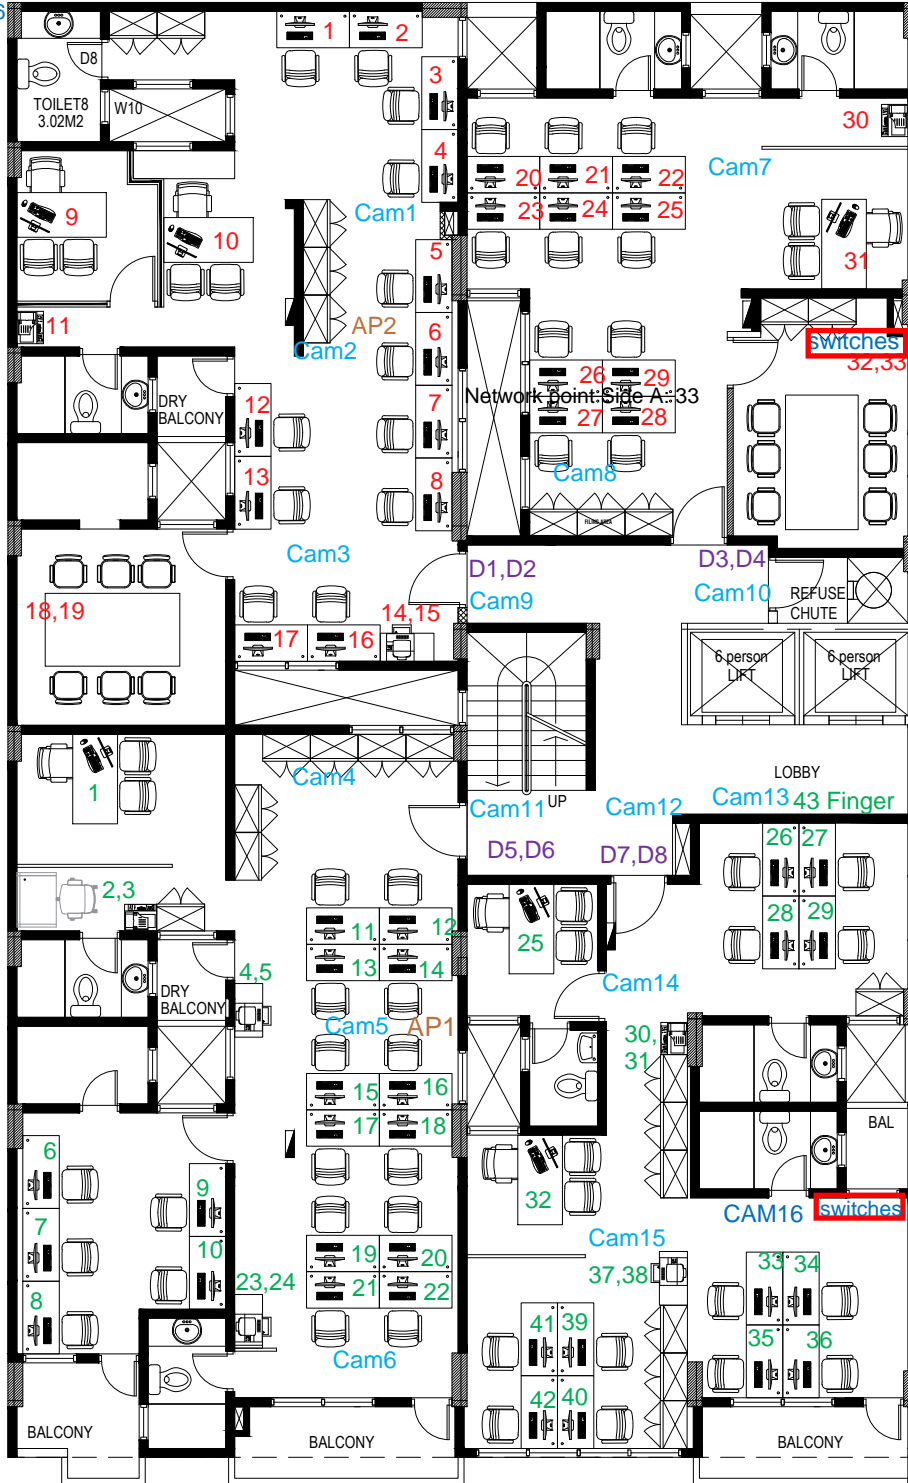

7th Floor

Network point Side A: 29
 Network point Side B: 28
 Camera points: 9
 Door Locks: 10
 AP: 2

LEGEND	
	MASONRY WALL
	DRY WALL
	WORKSTATION SEPARATOR
	GLASS WALL

8th Floor

Network point Side A: 33
 Network point Side B: 43
 Camera points: 16
 Door Locks: 8
 AP: 3

LEGEND	
	MASONRY WALL
	DRY WALL
	WORKSTATION SEPARATOR
	GLASS WALL

9th Floor

Network point Side A: 19
 Network point Side B: 9
 Camera points: 7
 Door Locks: 10
 AP: 2

LEGEND	
	MASONRY WALL
	DRY WALL
	WORKSTATION SEPARATOR
	GLASS WALL

10th Floor

Network point Side A: 20

Network point Side B: 14

Camera points: 5

Door Locks: 8

AP: 3

LEGEND	
	MASONRY WALL
	DRY WALL
	WORKSTATION SEPARATOR
	GLASS WALL