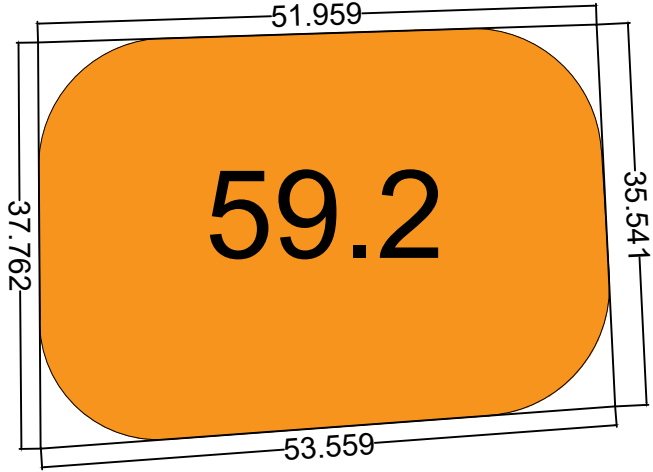

1932.20sqft

Gasdhoshuge

Banafsage

Finivage

Bijleage

G

F