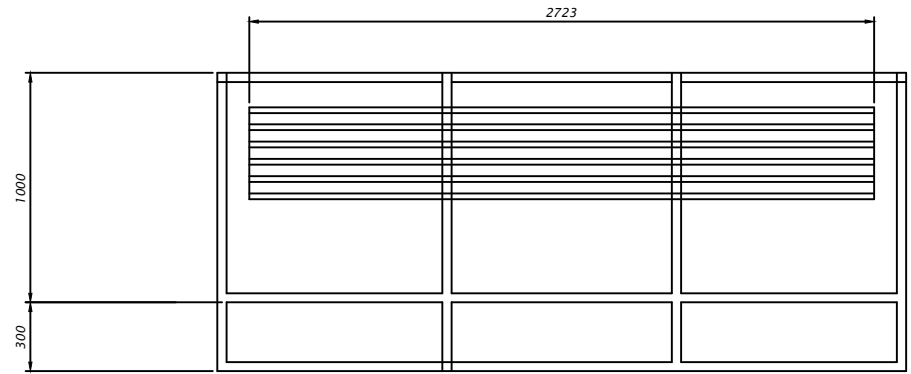

FRONT VIEW

SIDE VIEW

TOP VIEW

**DETAIL-GI BENCH**  
Scale - 1:30