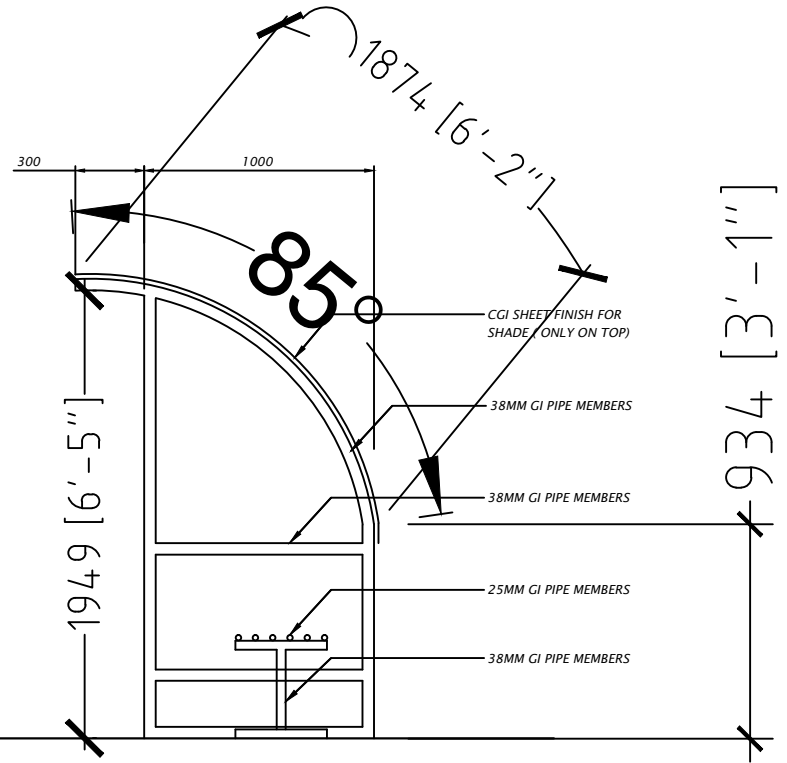

FRONT VIEW

SIDE VIEW

TOP VIEW

**DETAIL-GI BENCH**  
Scale - 1:30