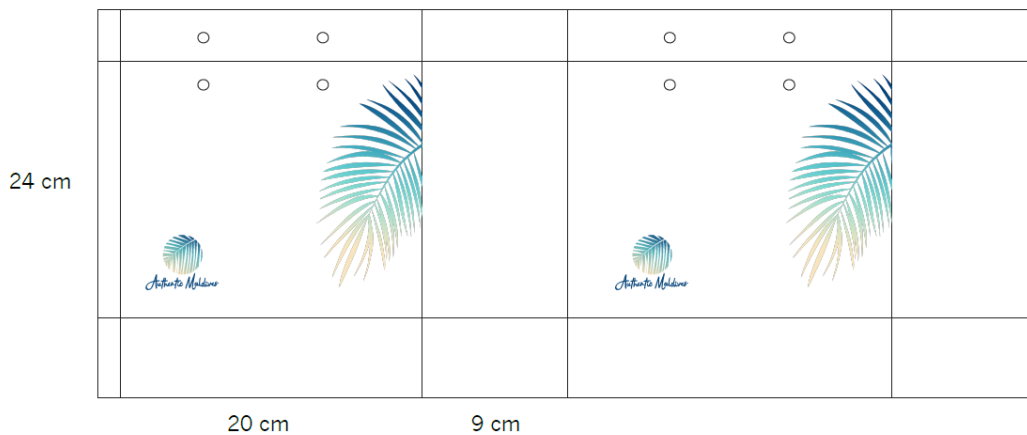

Authentic Maldives Bag

MEDIUM

Material: 250GSM Art paper
Handle: Cotton handles
Printing: CMYK
Lamination: Full Gloss Lamination