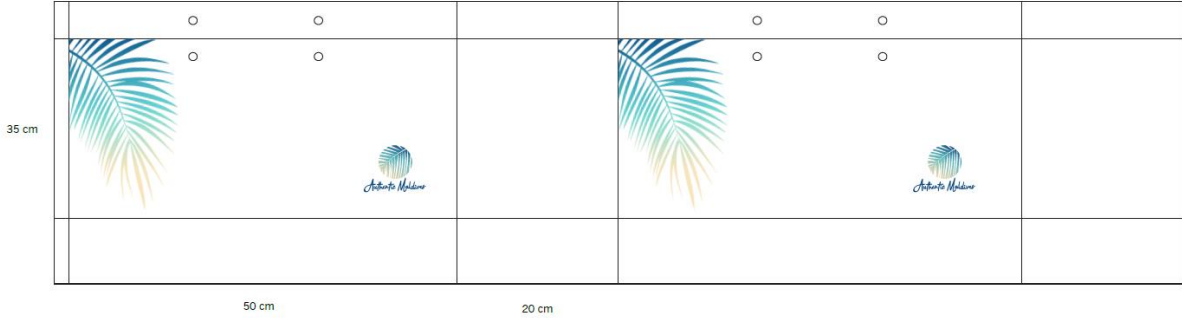

Authentic Maldives Bags – XXL Size
Required Quantity: 2,000 (Two Thousand Bags)

XXL