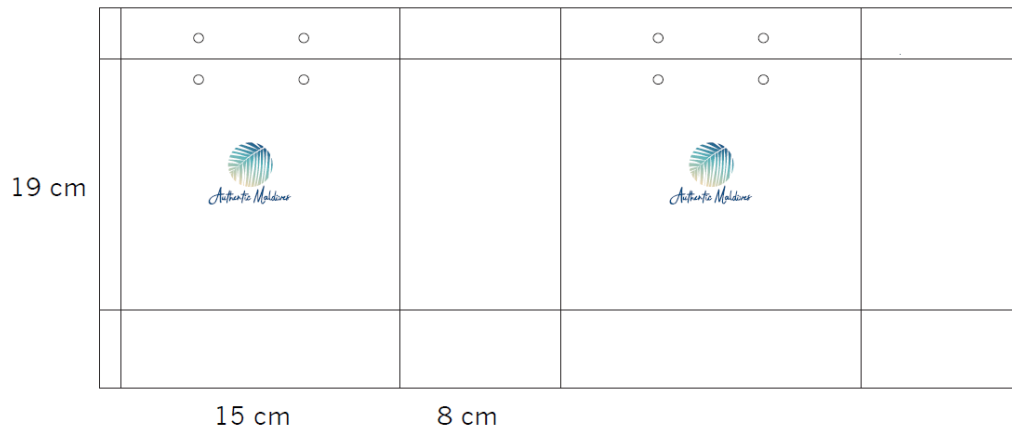

Annex 1 –Detailed Specifications

LOT 1 - AUTHENTIC MALDIVES SHOPPING BAGS

Authentic Maldives Bags – Small Size

Required Quantity: 5,000 (Five Thousand Bags)

Authentic Maldives Bag

SMALL

Material: 250GSM Art paper
Handle: Cotton handles
Printing: CMYK
Lamination: Full Gloss Lamination