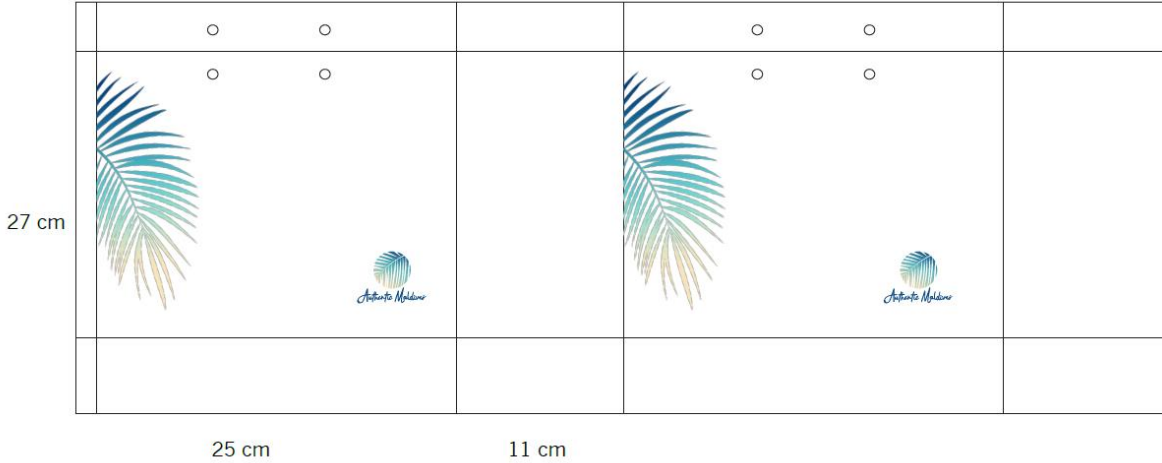

Authentic Maldives Bags – Large Size
Required Quantity: 4,000 (Four Thousand Bags)

Authentic Maldives Bag

LARGE

Material: 250GSM Art paper
Handle: Cotton handles
Printing: CMYK
Lamination: Full Gloss Lamination