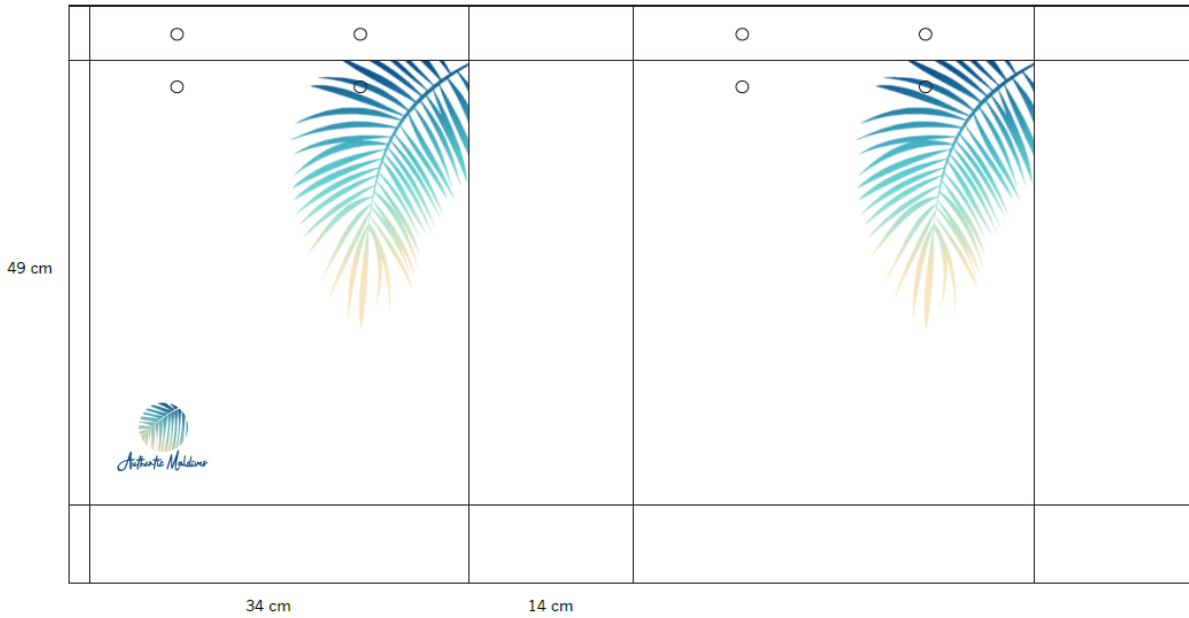

Authentic Maldives Bags – XL Size
Required Quantity: 2,000 (Two Thousand Bags)

Authentic Maldives Bag

XL

Material: 300GSM Art paper
Handle: Cotton handles
Printing: CMYK
Lamination: Full Gloss Lamination